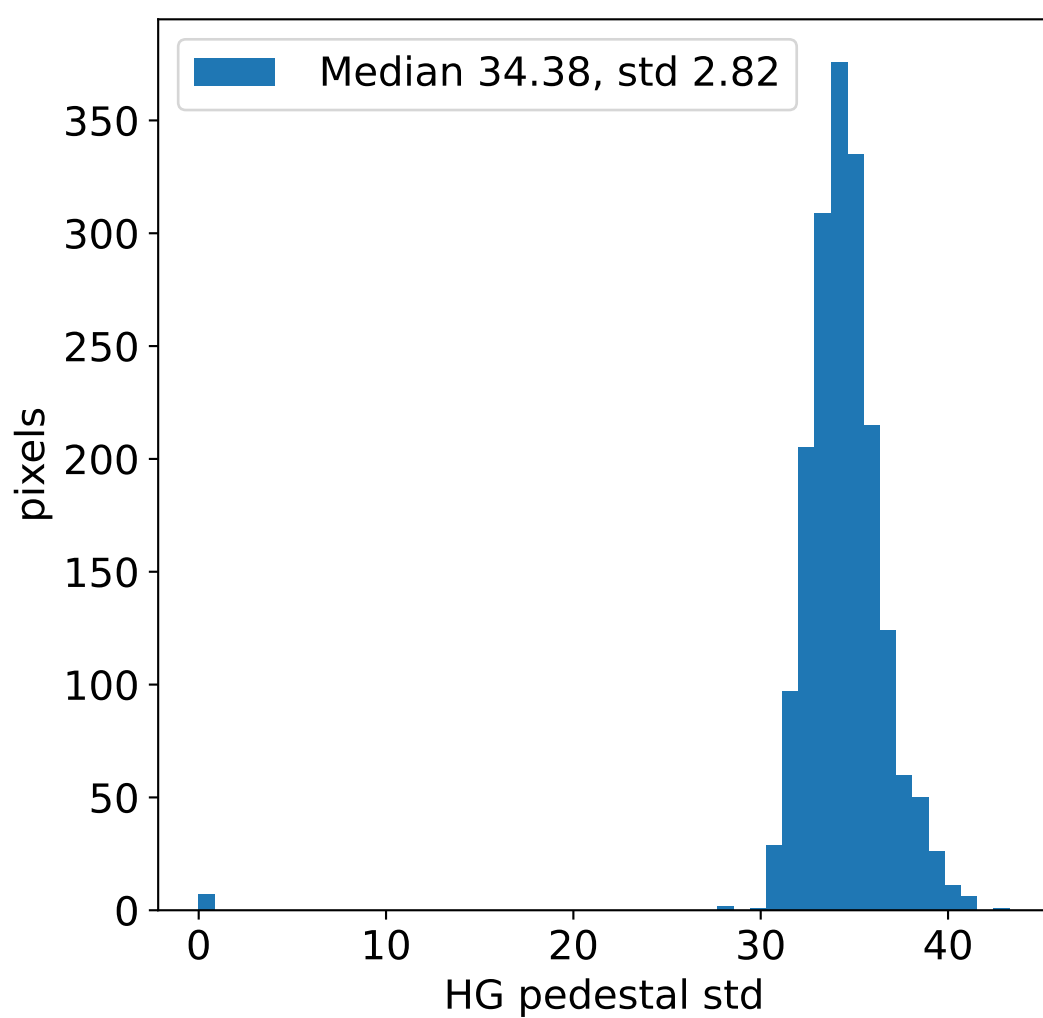

Run 7578, integration on 12 samples

HG pedestal [ADC]

LG pedestal [ADC]

HG pedestal std [ADC]

LG pedestal std [ADC]

Run 7578, pixel 0

Run 7578, pixel 0