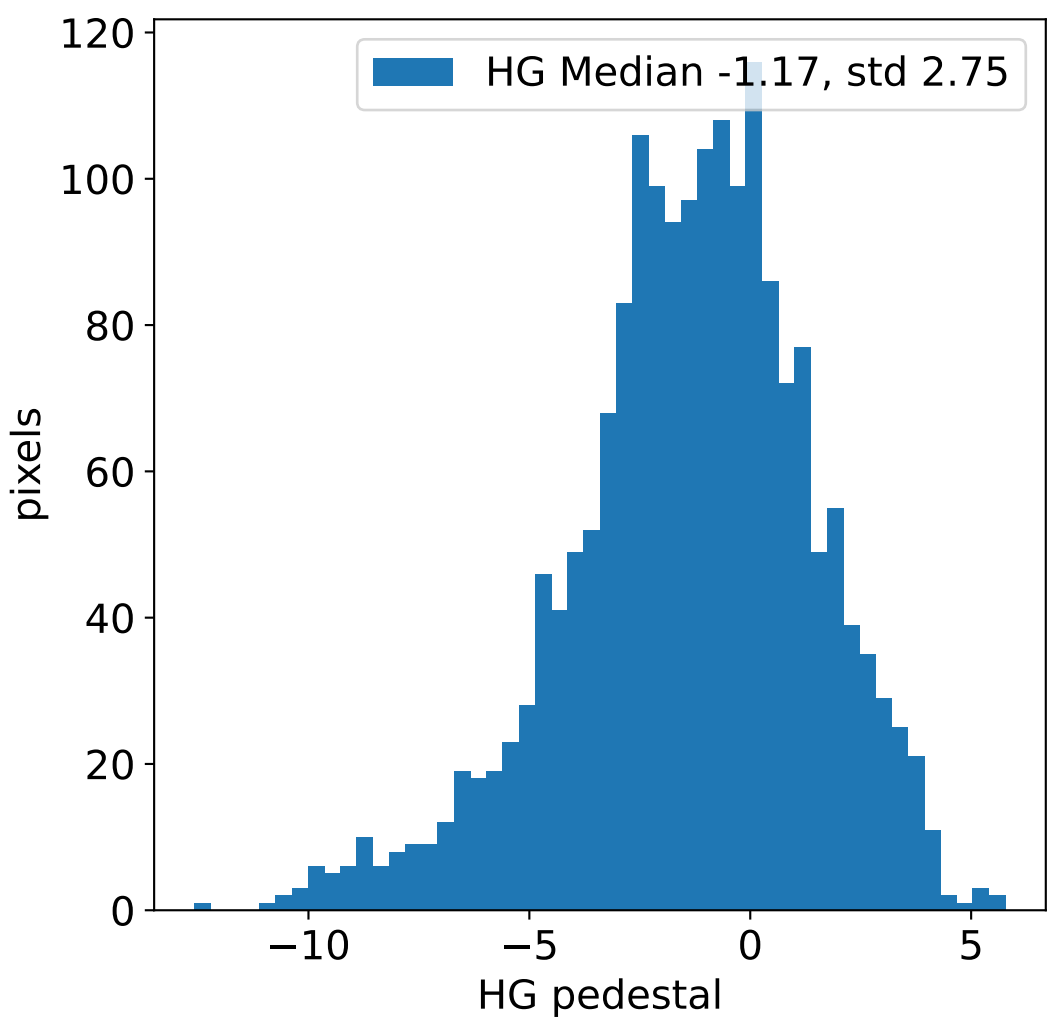

Run 7578, integration on 12 samples

HG pedestal [ADC]

LG pedestal [ADC]

HG pedestal std [ADC]

LG pedestal std [ADC]

Run 7578, pixel 0

Run 7578, pixel 0