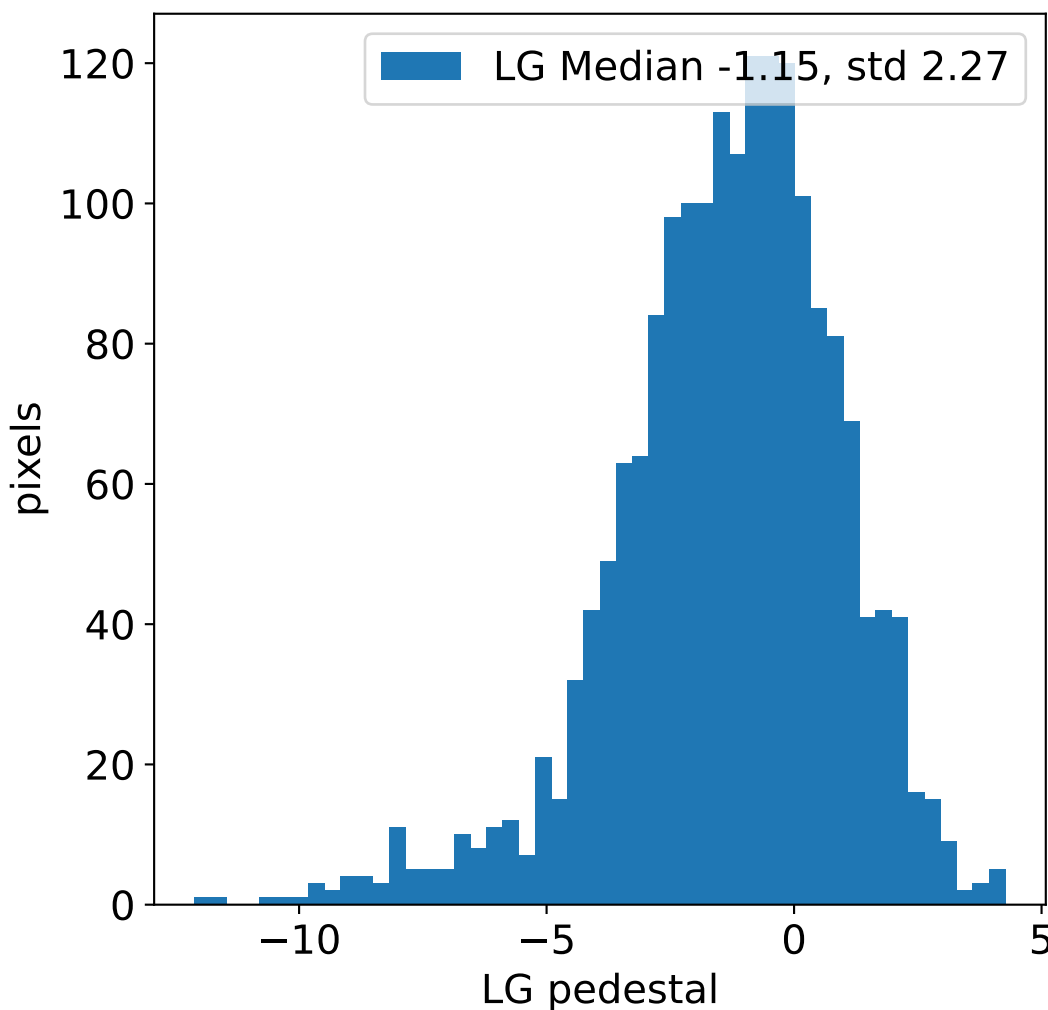

Run 7578, integration on 12 samples

HG pedestal [ADC]

LG pedestal [ADC]

HG pedestal std [ADC]

LG pedestal std [ADC]

Run 7578, pixel 0

Run 7578, pixel 0