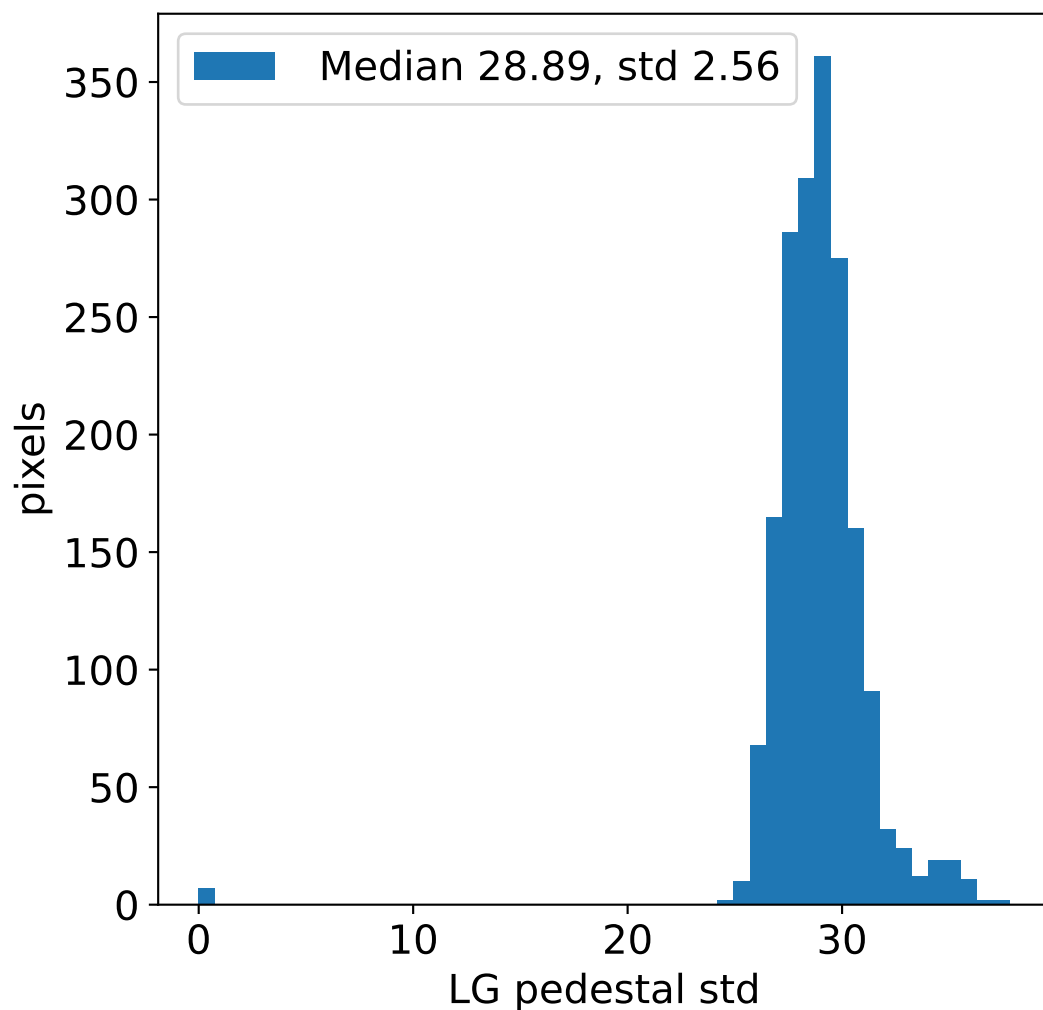

Run 7578, integration on 12 samples

HG pedestal [ADC]

LG pedestal [ADC]

HG pedestal std [ADC]

LG pedestal std [ADC]

Run 7578, pixel 0

Run 7578, pixel 0