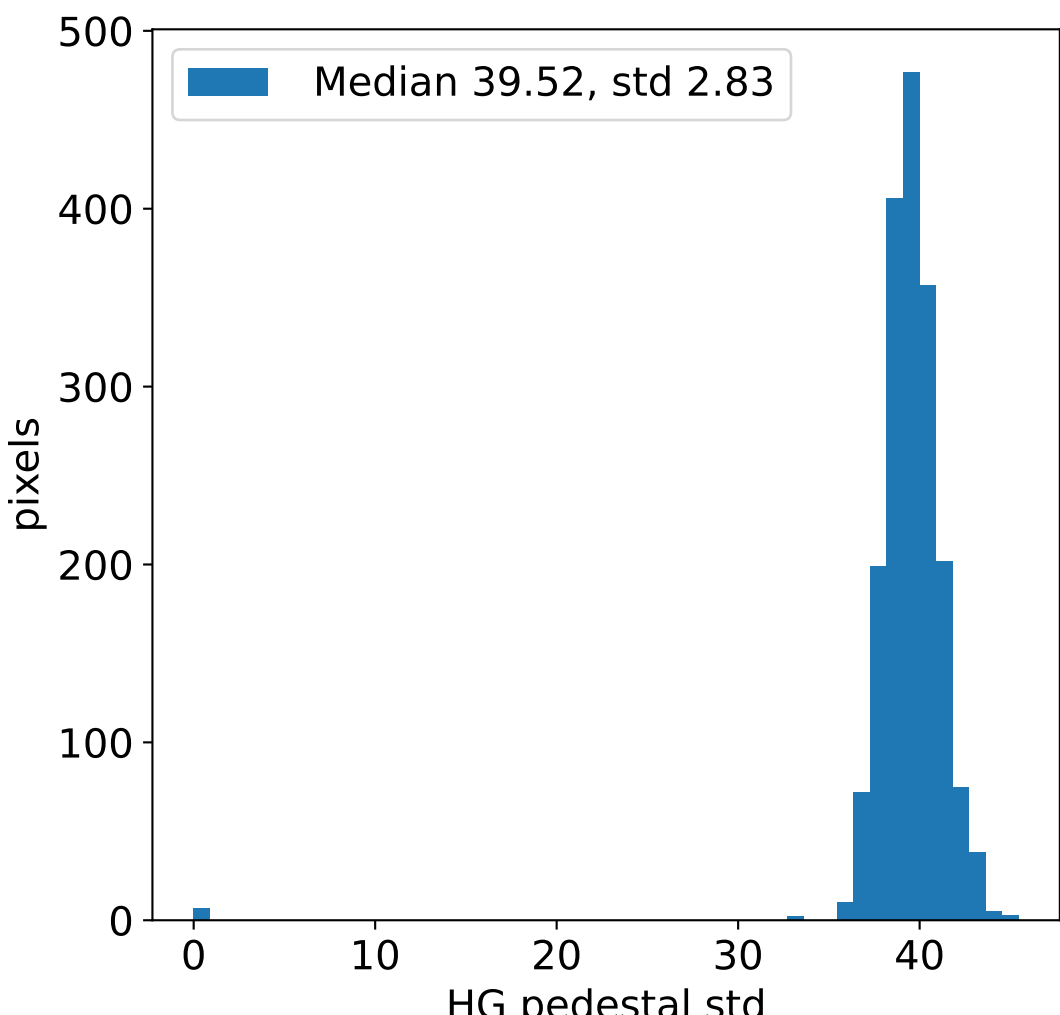

Run 7646, integration on 12 samples

HG pedestal [ADC]

LG pedestal [ADC]

HG pedestal std [ADC]

LG pedestal std [ADC]

Run 7646, pixel 0

Run 7646, pixel 0