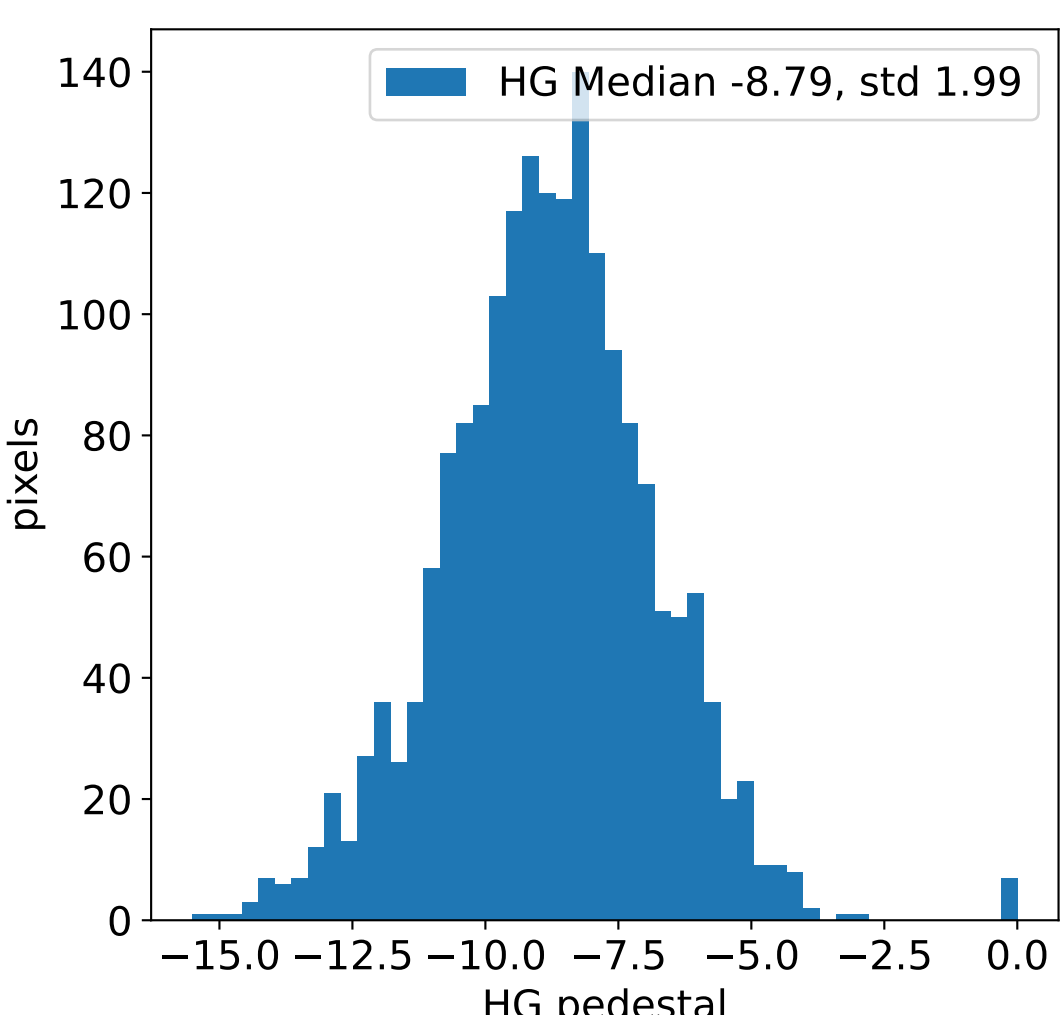

Run 7646, integration on 12 samples

HG pedestal [ADC]

LG pedestal [ADC]

HG pedestal std [ADC]

LG pedestal std [ADC]

Run 7646, pixel 0

Run 7646, pixel 0