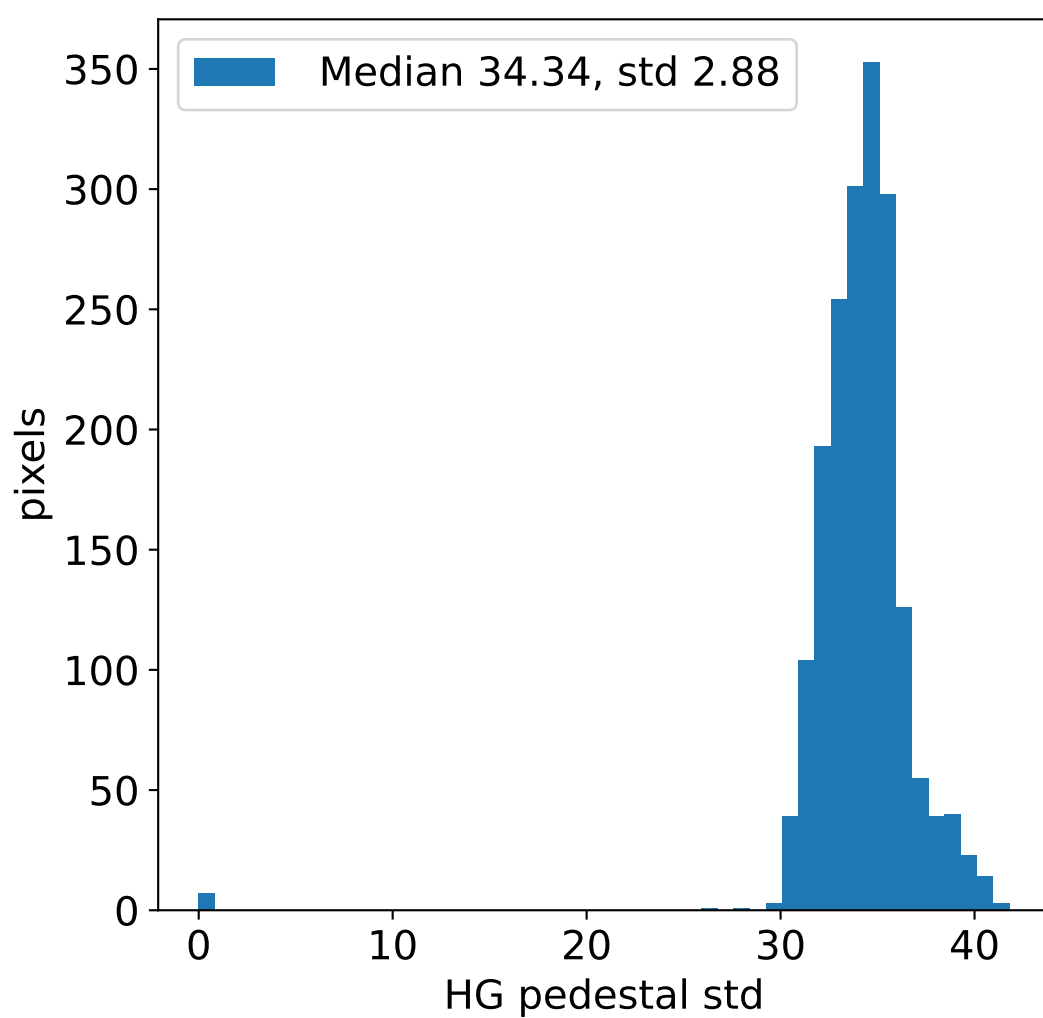

Run 7733, integration on 12 samples

Run 7733, pixel 0

Run 7733, pixel 0