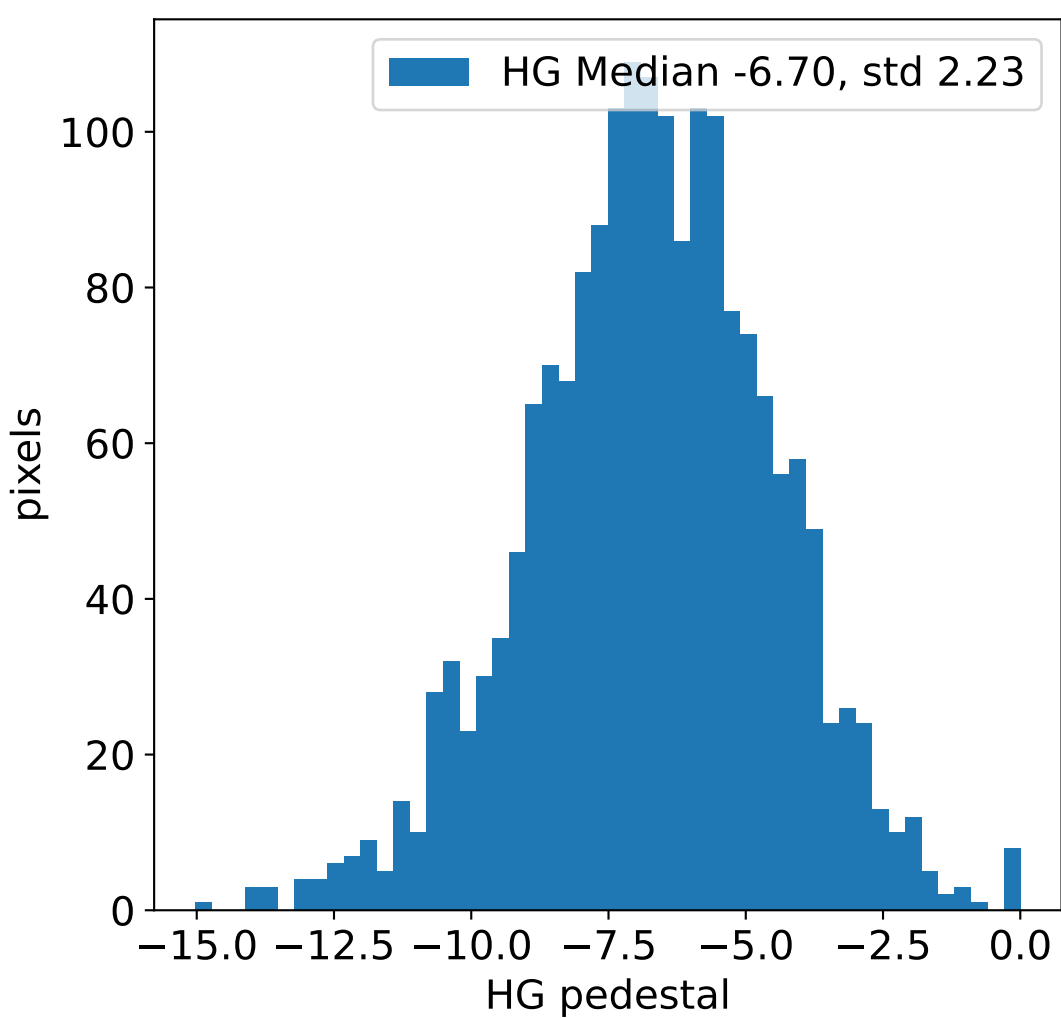

Run 7799, integration on 12 samples

HG pedestal [ADC]

LG pedestal [ADC]

HG pedestal std [ADC]

LG pedestal std [ADC]

Run 7799, pixel 0

Run 7799, pixel 0