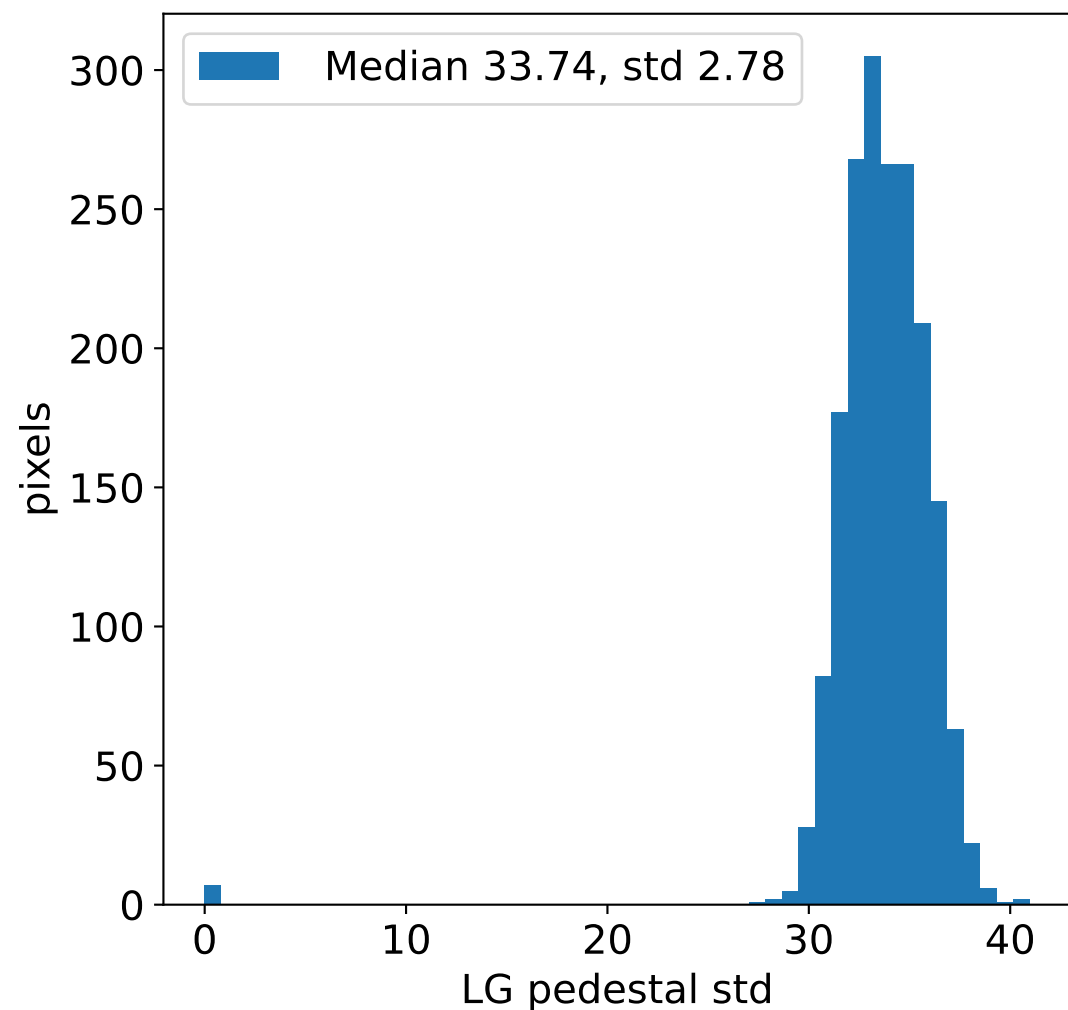

Run 7799, integration on 12 samples

HG pedestal [ADC]

LG pedestal [ADC]

HG pedestal std [ADC]

LG pedestal std [ADC]

Run 7799, pixel 0

Run 7799, pixel 0