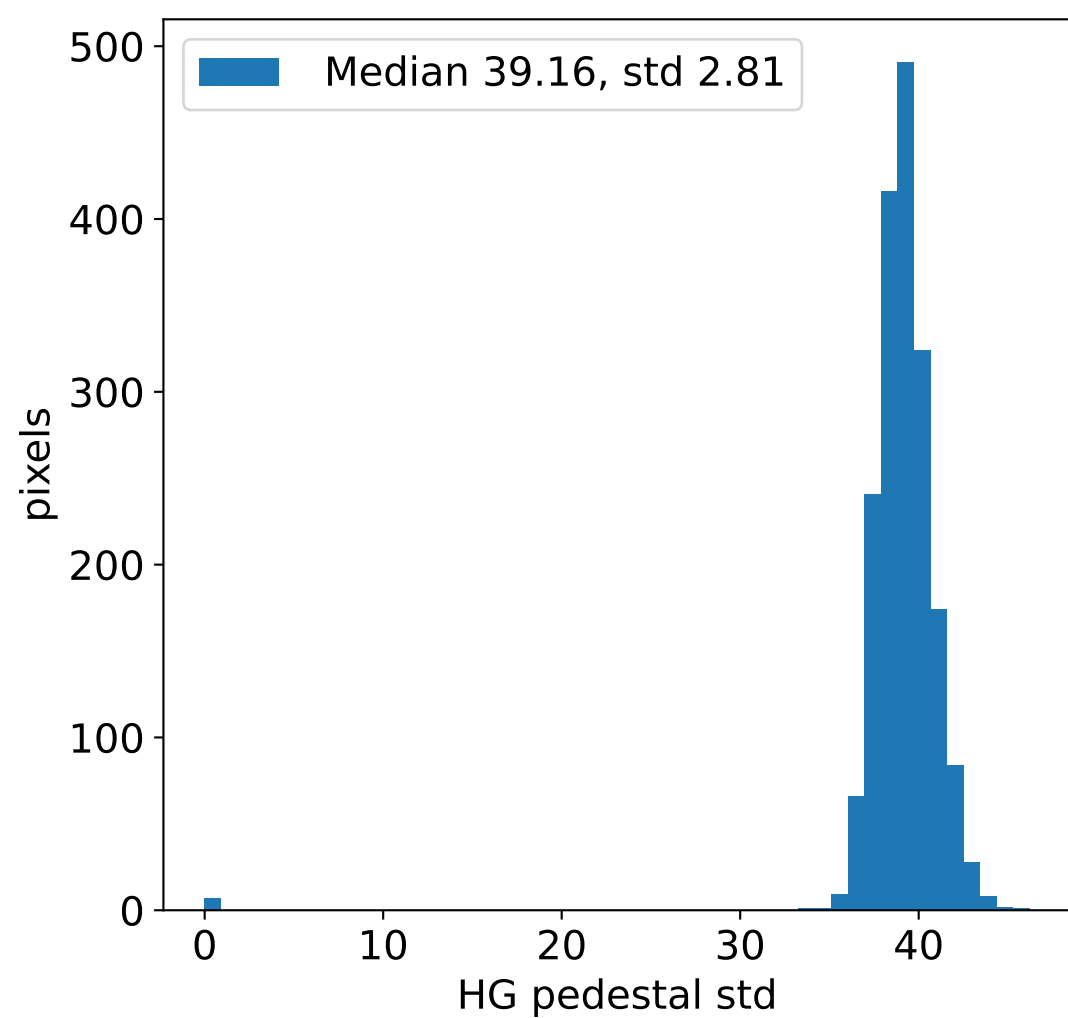

Run 7799, integration on 12 samples

HG pedestal [ADC]

LG pedestal [ADC]

HG pedestal std [ADC]

LG pedestal std [ADC]

Run 7799, pixel 0

Run 7799, pixel 0