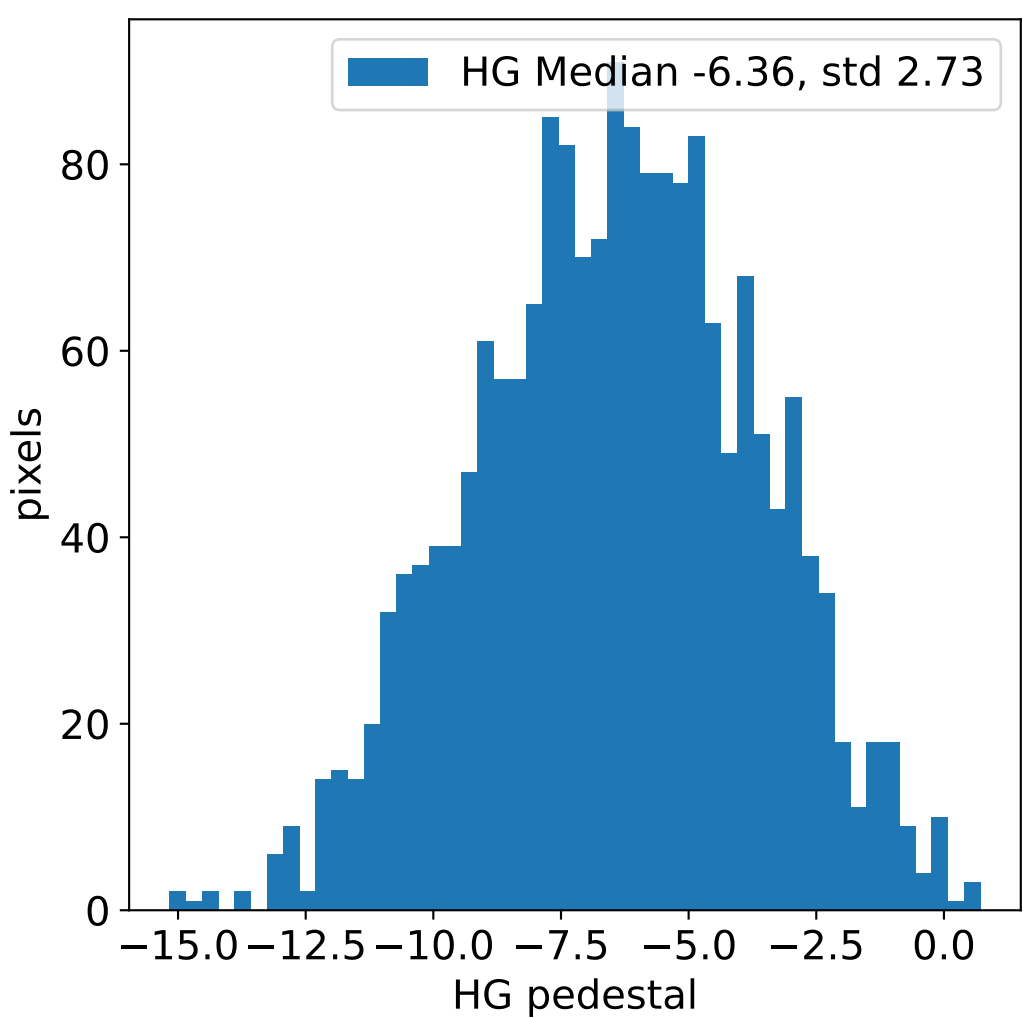

Run 7865, integration on 12 samples

Run 7865, pixel 0

Run 7865, pixel 0