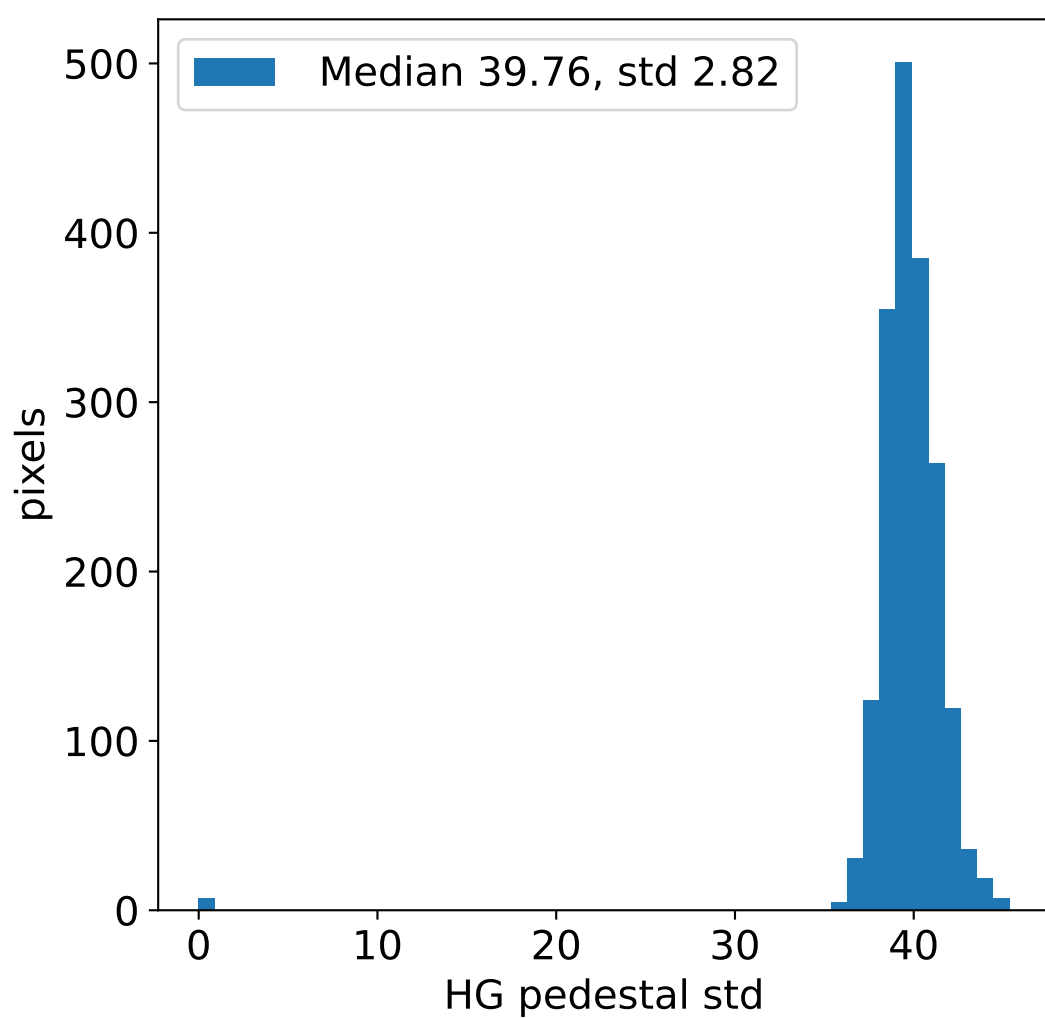

Run 7865, integration on 12 samples

Run 7865, pixel 0

Run 7865, pixel 0