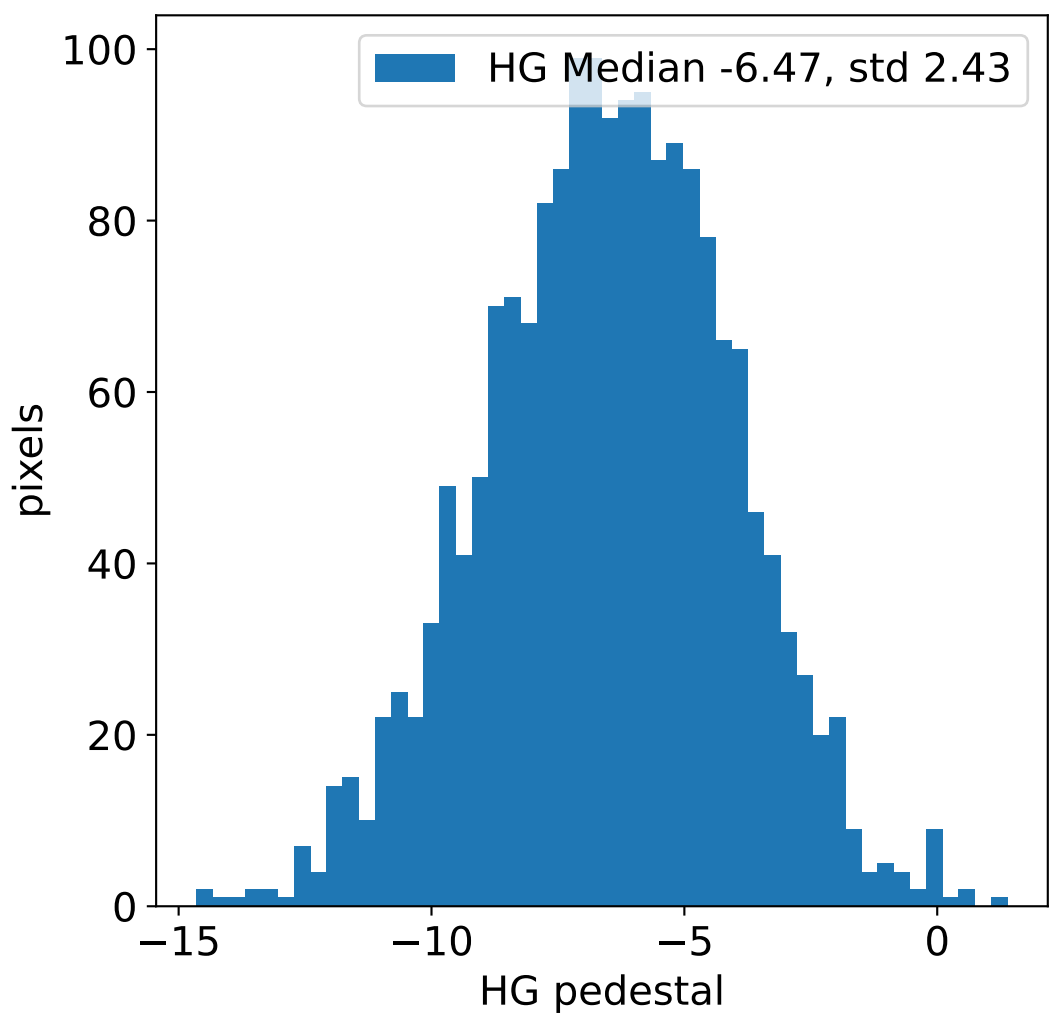

# Run 7983, integration on 12 samples

# Run 7983, pixel 0