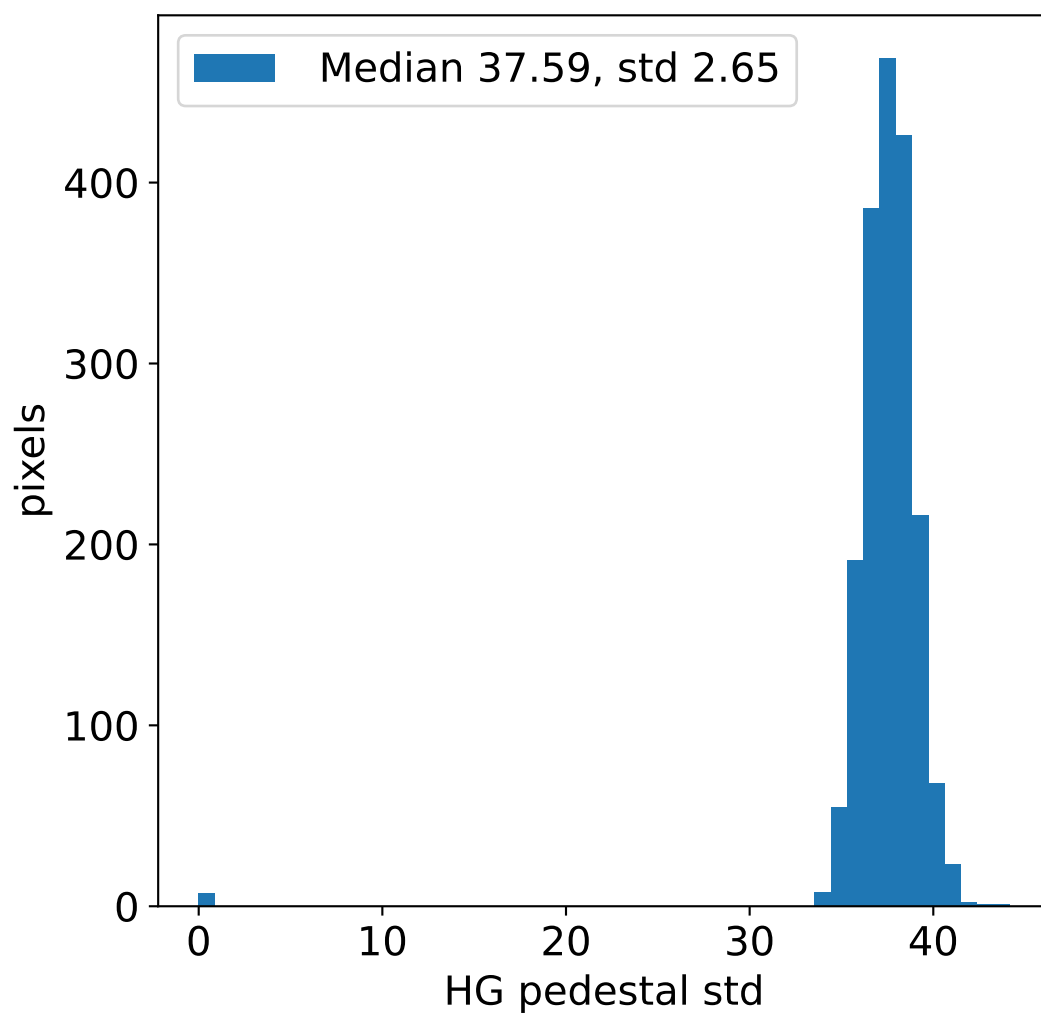

# Run 7983, integration on 12 samples

# Run 7983, pixel 0