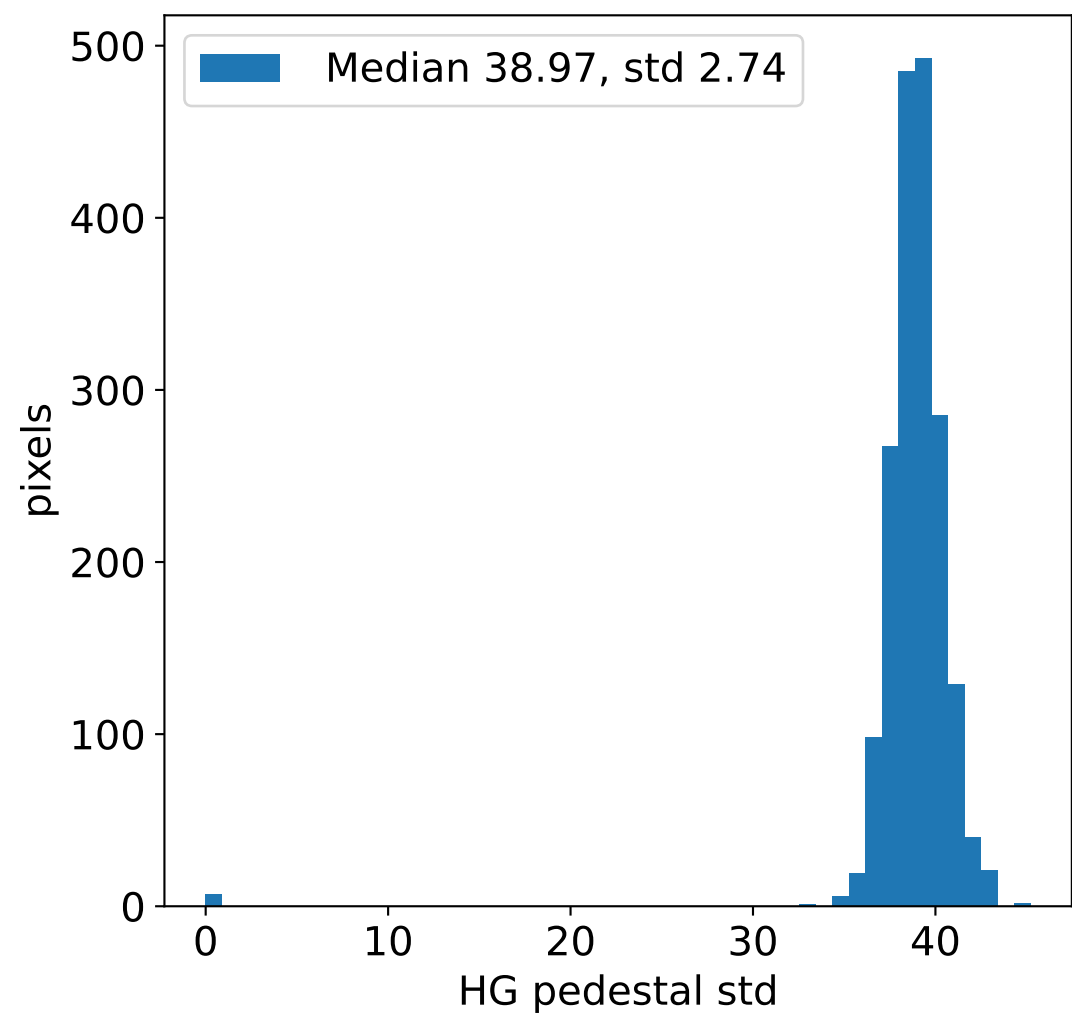

Run 8017, integration on 12 samples

HG pedestal [ADC]

LG pedestal [ADC]

HG pedestal std [ADC]

LG pedestal std [ADC]

Run 8017, pixel 0

Run 8017, pixel 0