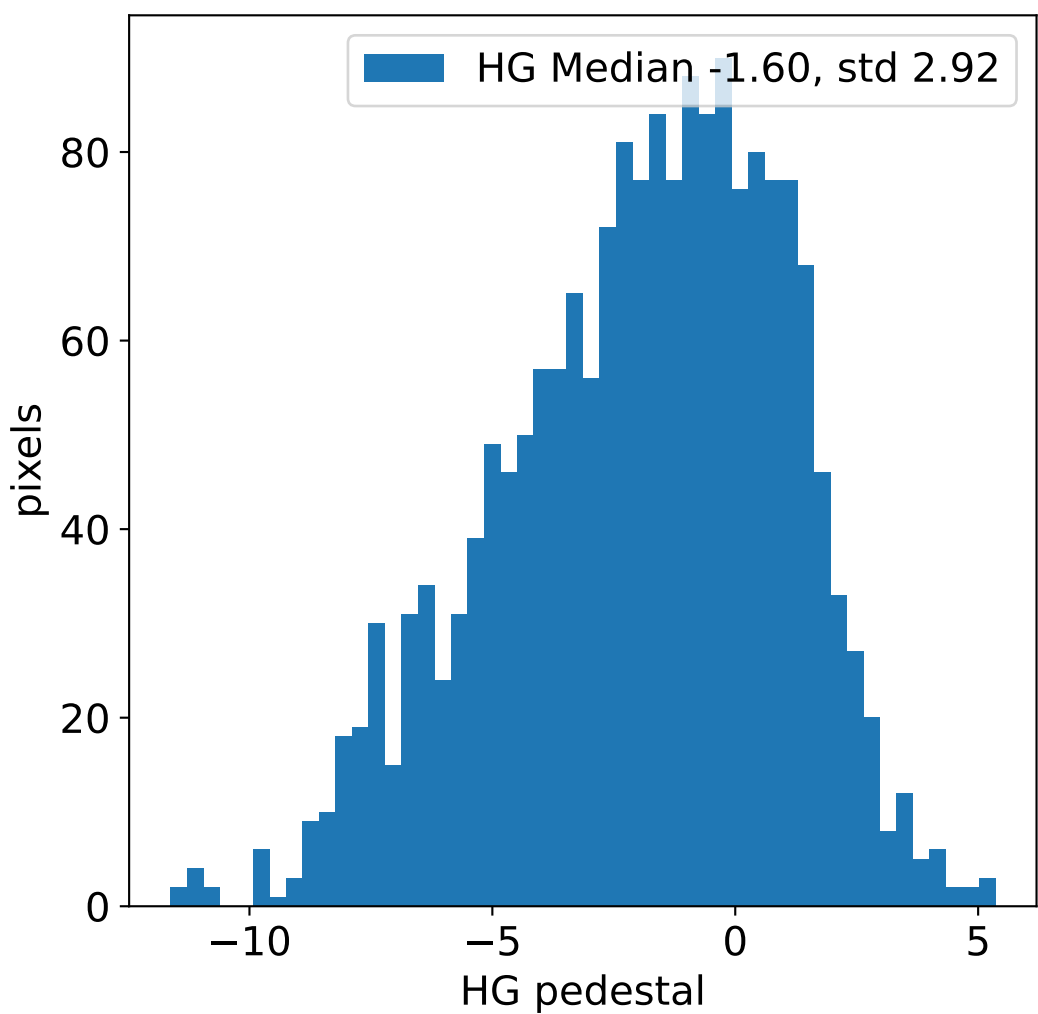

Run 8017, integration on 12 samples

HG pedestal [ADC]

LG pedestal [ADC]

HG pedestal std [ADC]

LG pedestal std [ADC]

Run 8017, pixel 0

Run 8017, pixel 0