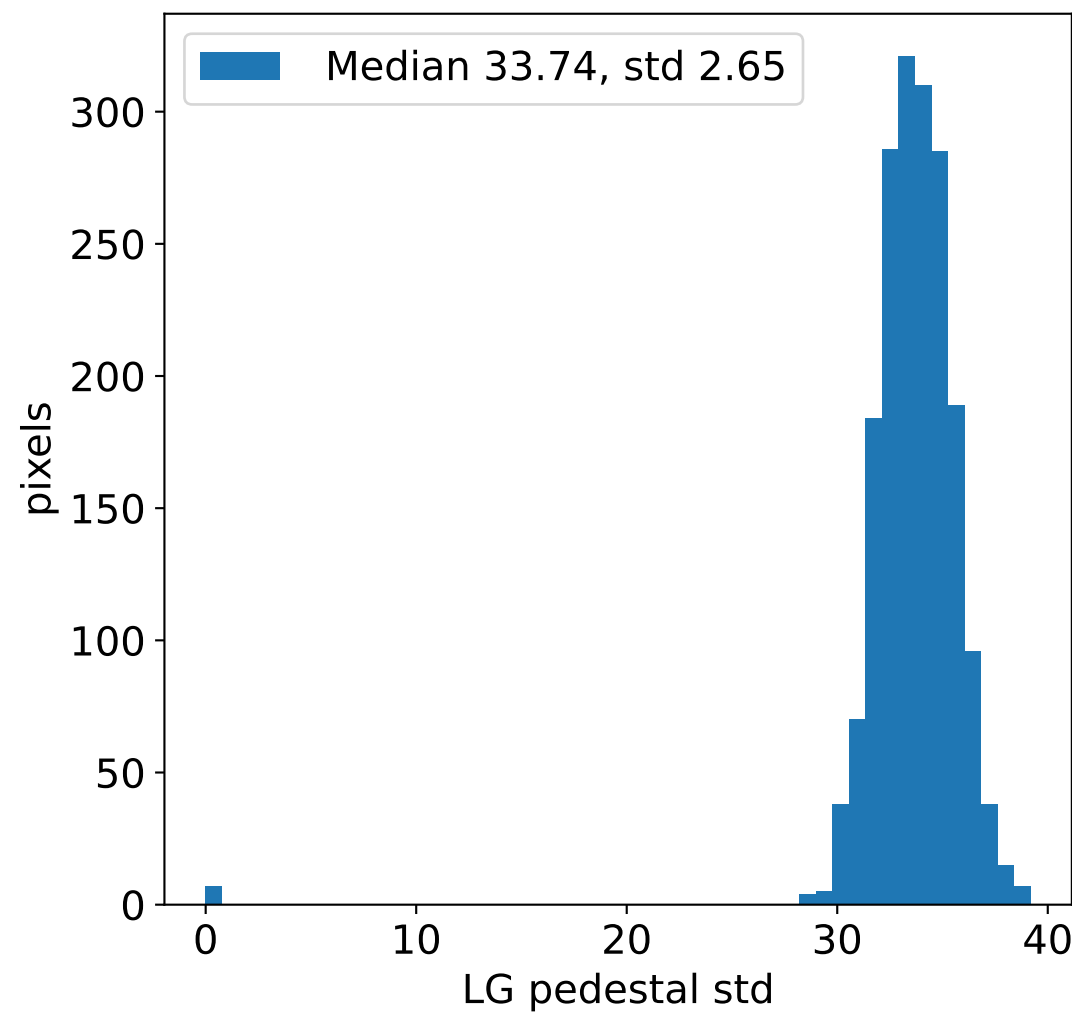

Run 8017, integration on 12 samples

HG pedestal [ADC]

LG pedestal [ADC]

HG pedestal std [ADC]

LG pedestal std [ADC]

Run 8017, pixel 0

Run 8017, pixel 0