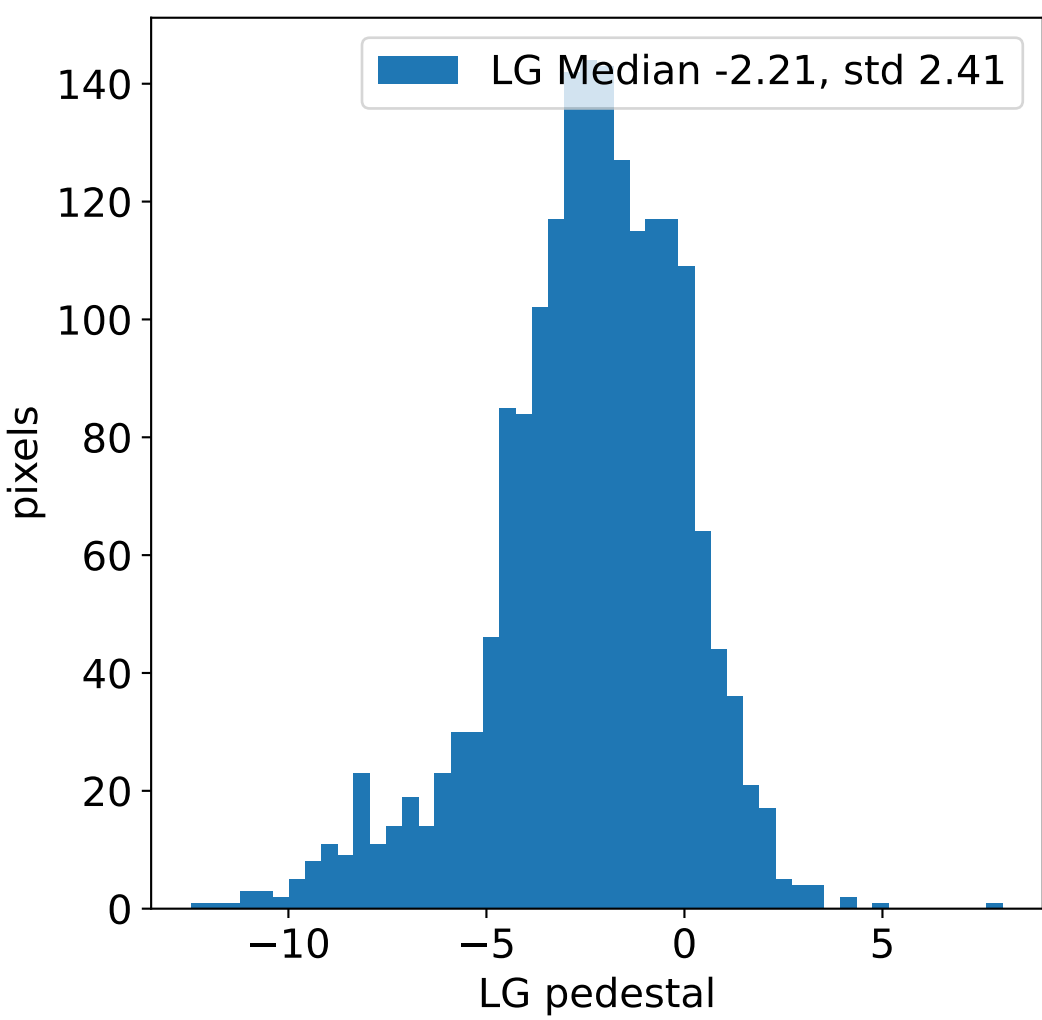

Run 8054, integration on 12 samples

HG pedestal [ADC]

LG pedestal [ADC]

HG pedestal std [ADC]

LG pedestal std [ADC]

Run 8054, pixel 0

Run 8054, pixel 0