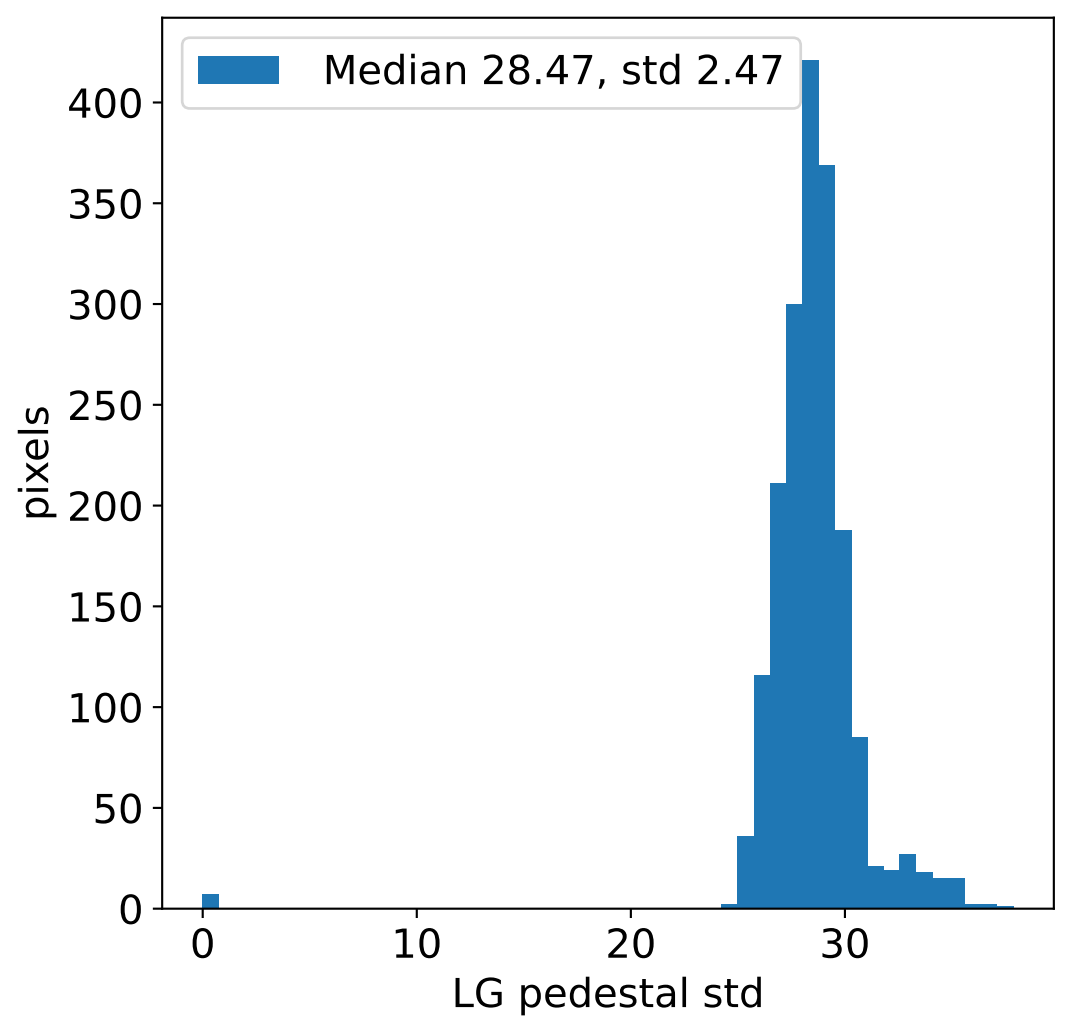

Run 8054, integration on 12 samples

HG pedestal [ADC]

LG pedestal [ADC]

HG pedestal std [ADC]

LG pedestal std [ADC]

Run 8054, pixel 0

Run 8054, pixel 0