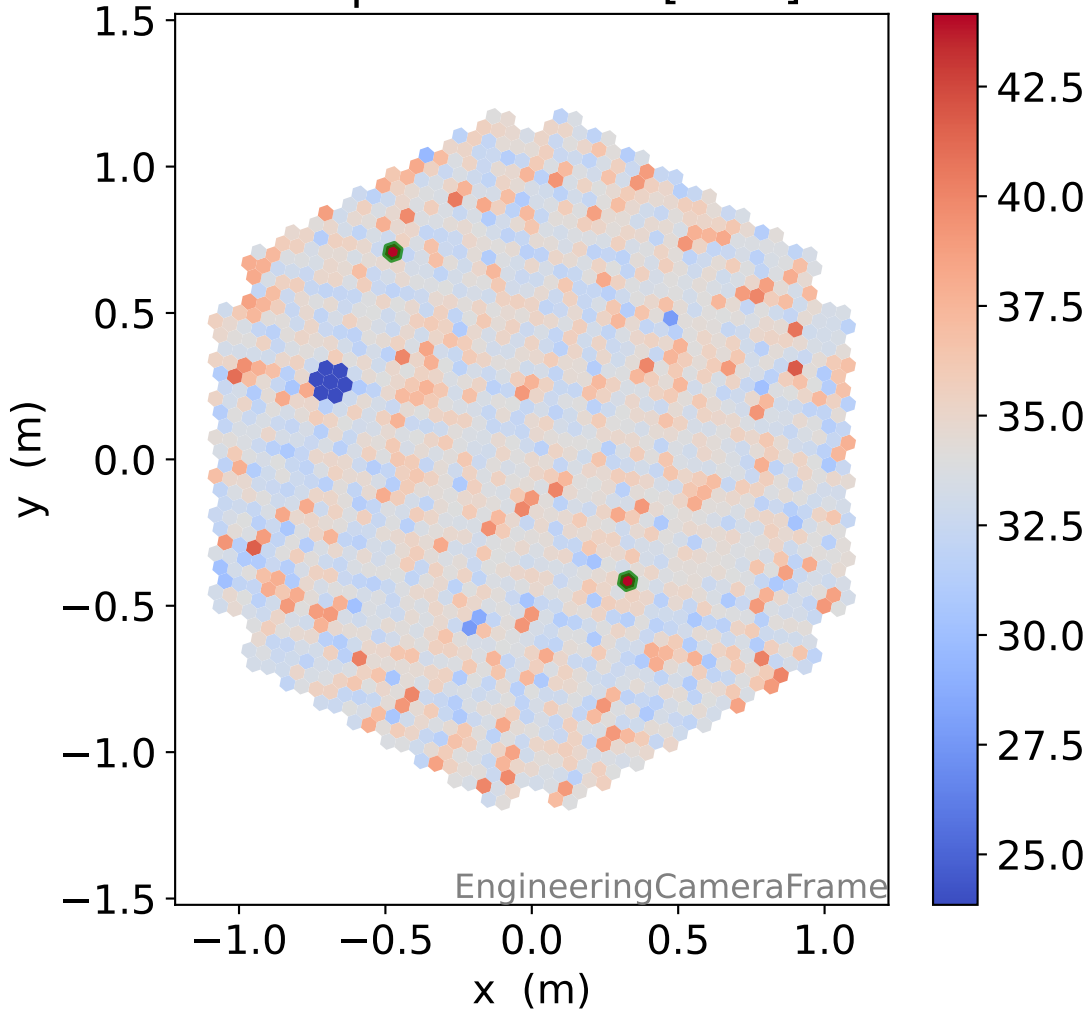

Run 8054, integration on 12 samples

HG pedestal [ADC]

LG pedestal [ADC]

HG pedestal std [ADC]

LG pedestal std [ADC]

Run 8054, pixel 0

Run 8054, pixel 0