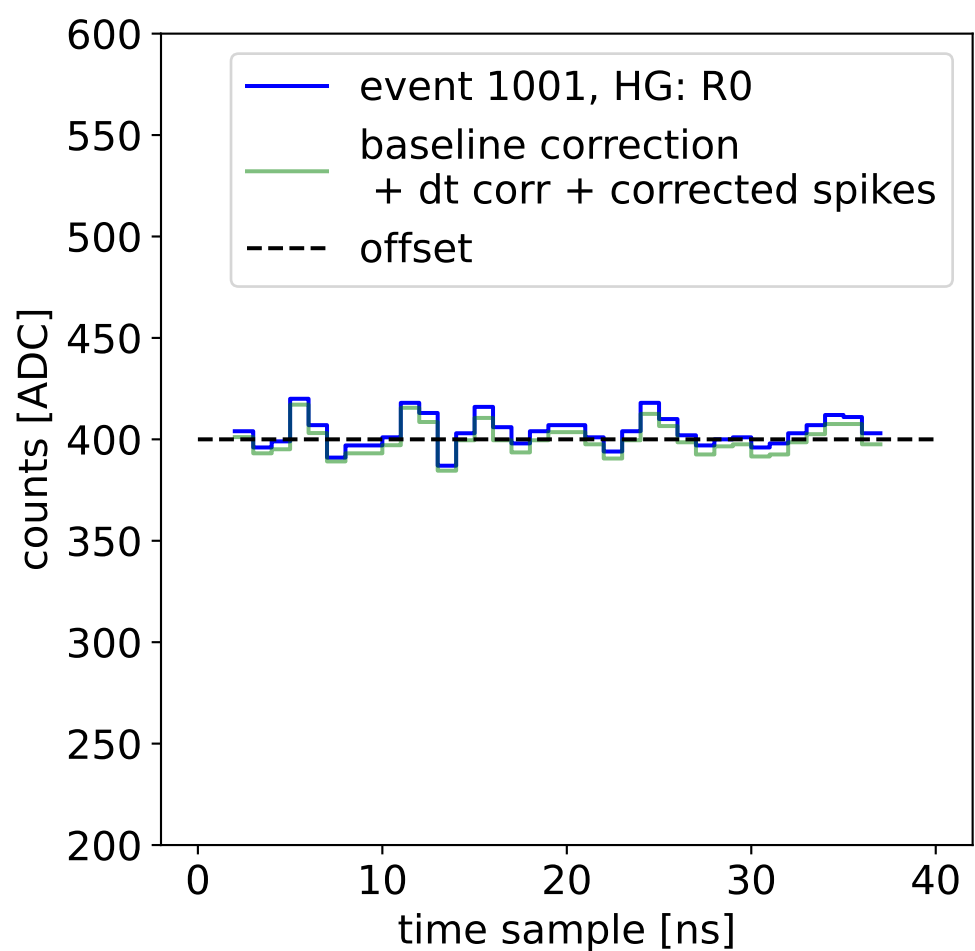

Run 8054, integration on 12 samples

HG pedestal [ADC]

LG pedestal [ADC]

HG pedestal std [ADC]

LG pedestal std [ADC]

Run 8054, pixel 0

Run 8054, pixel 0