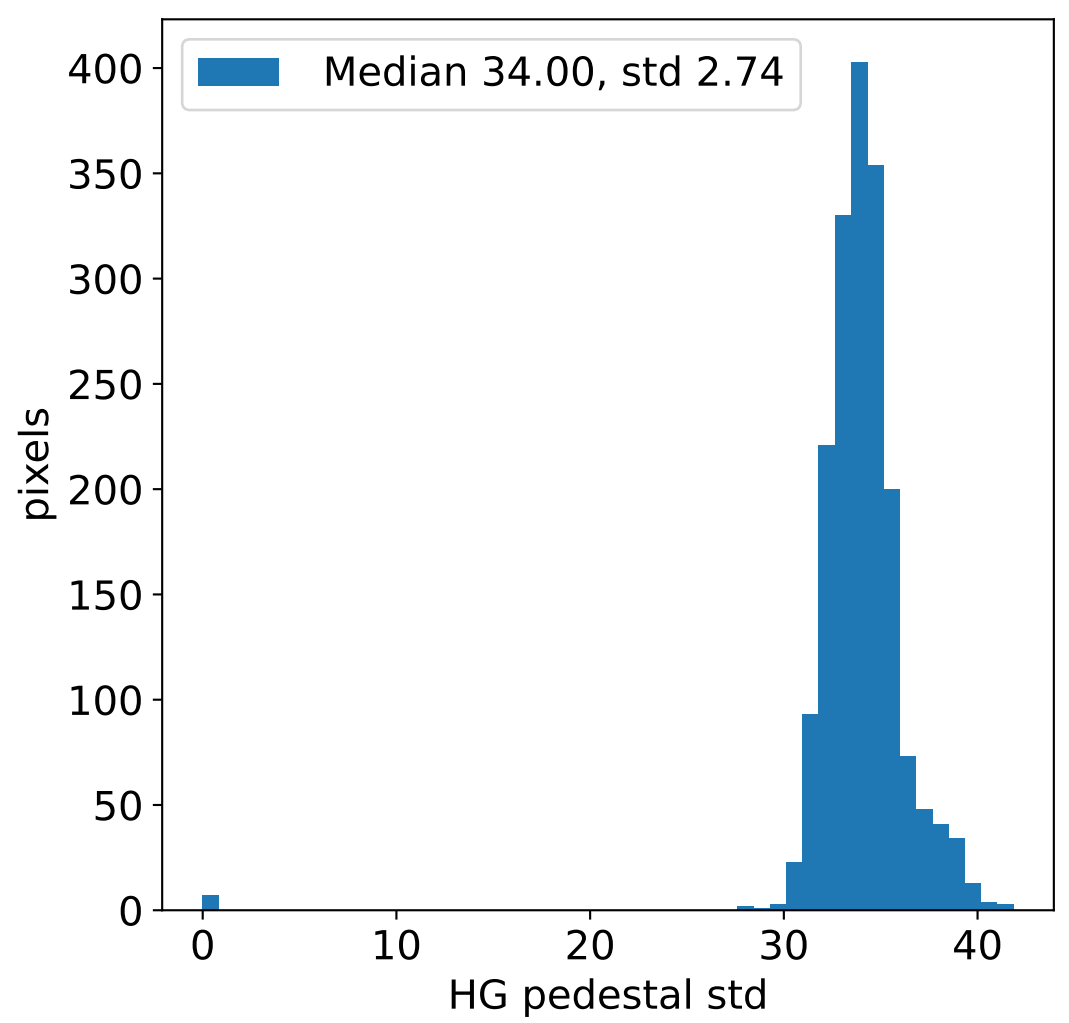

Run 8054, integration on 12 samples

HG pedestal [ADC]

LG pedestal [ADC]

HG pedestal std [ADC]

LG pedestal std [ADC]

Run 8054, pixel 0

Run 8054, pixel 0