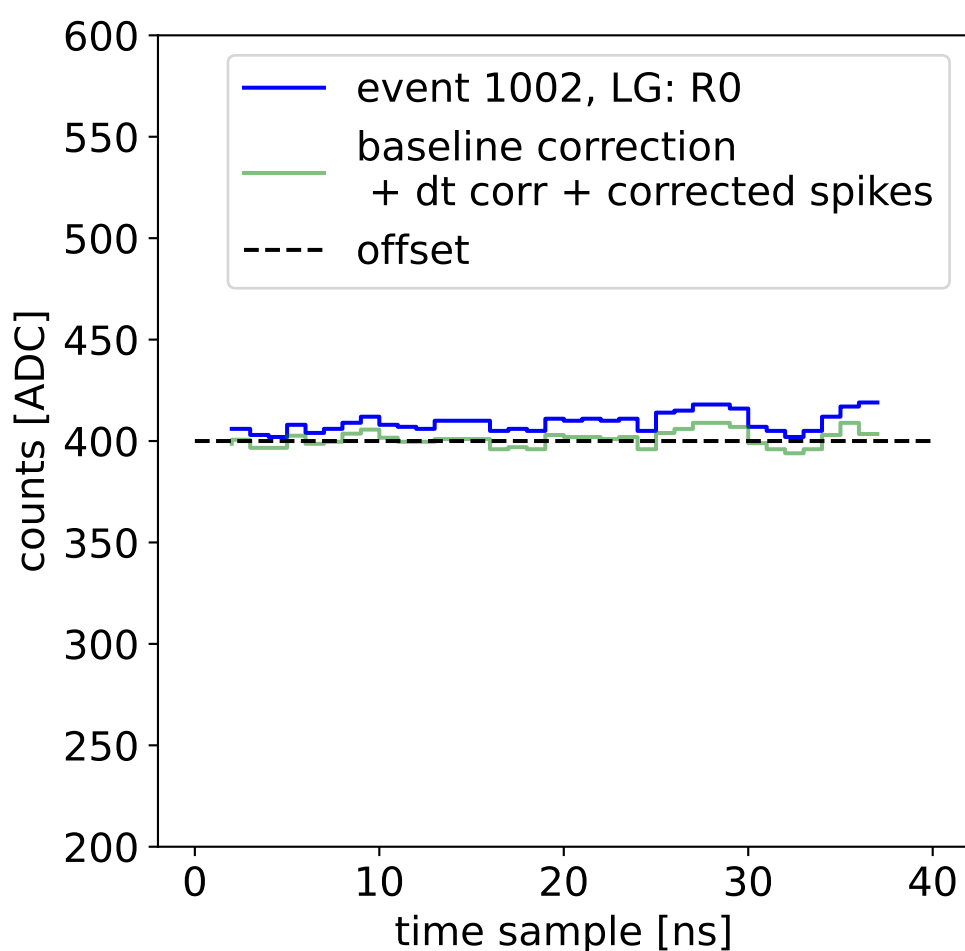

Run 8054, integration on 12 samples

HG pedestal [ADC]

LG pedestal [ADC]

HG pedestal std [ADC]

LG pedestal std [ADC]

Run 8054, pixel 0

Run 8054, pixel 0