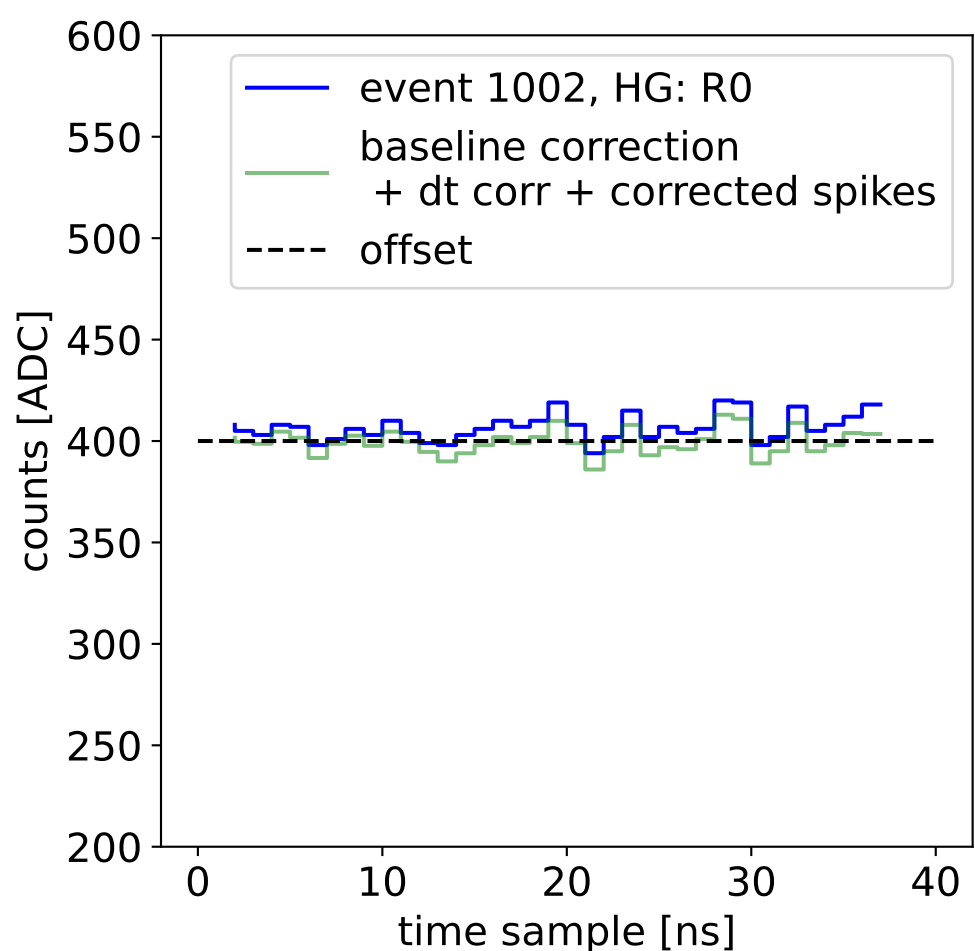

Run 8054, integration on 12 samples

HG pedestal [ADC]

LG pedestal [ADC]

HG pedestal std [ADC]

LG pedestal std [ADC]

Run 8054, pixel 0

Run 8054, pixel 0