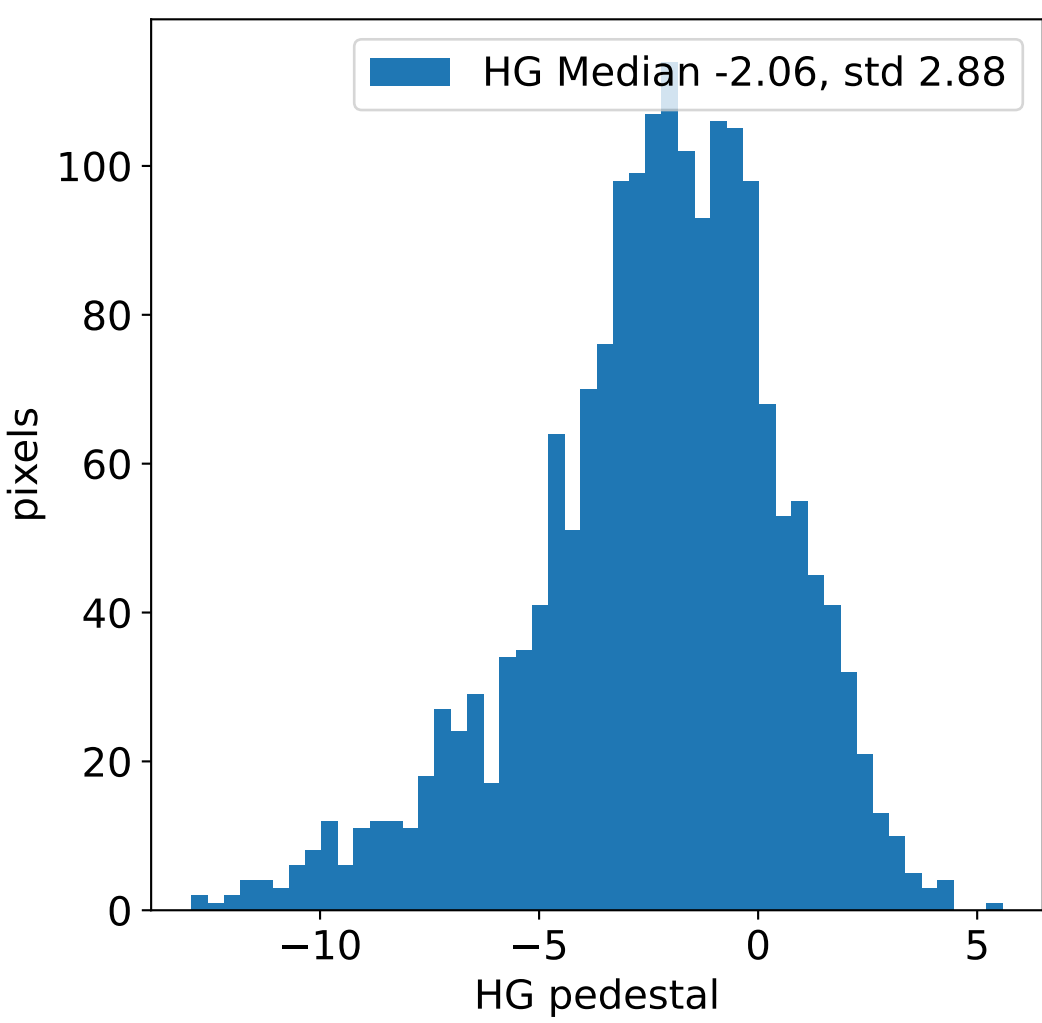

Run 8054, integration on 12 samples

HG pedestal [ADC]

LG pedestal [ADC]

HG pedestal std [ADC]

LG pedestal std [ADC]

Run 8054, pixel 0

Run 8054, pixel 0