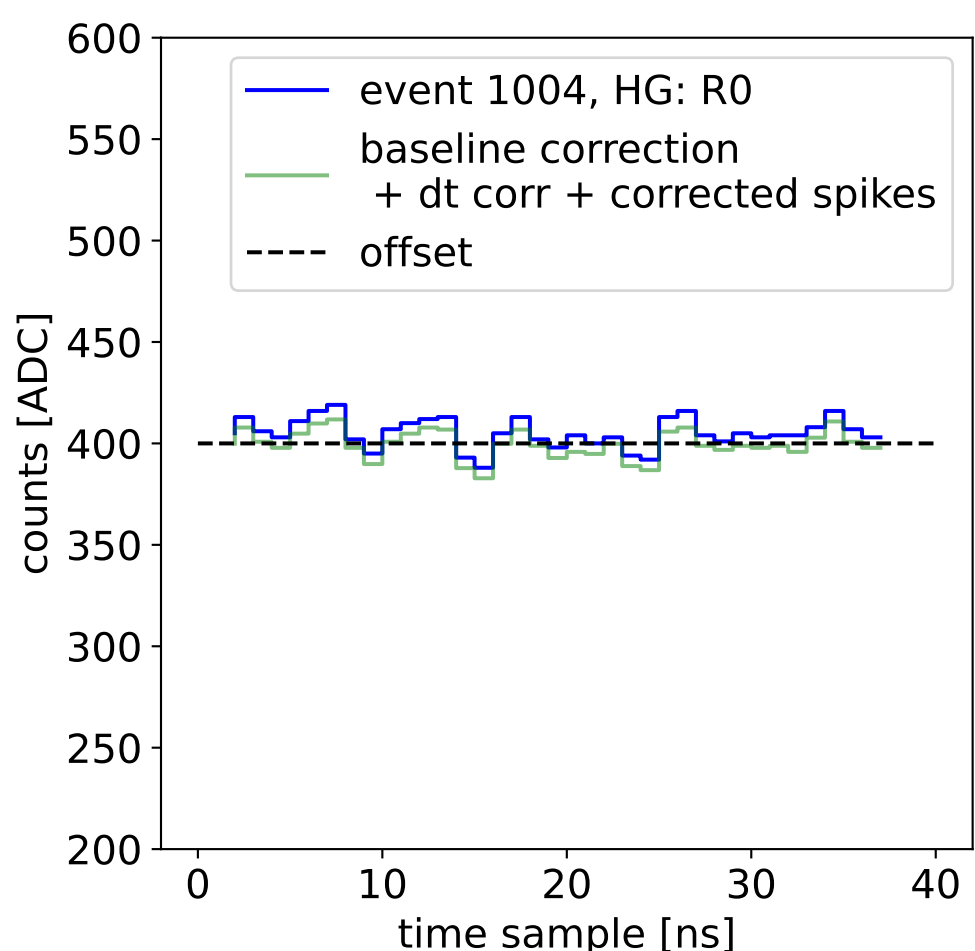

Run 8054, integration on 12 samples

HG pedestal [ADC]

LG pedestal [ADC]

HG pedestal std [ADC]

LG pedestal std [ADC]

Run 8054, pixel 0

Run 8054, pixel 0