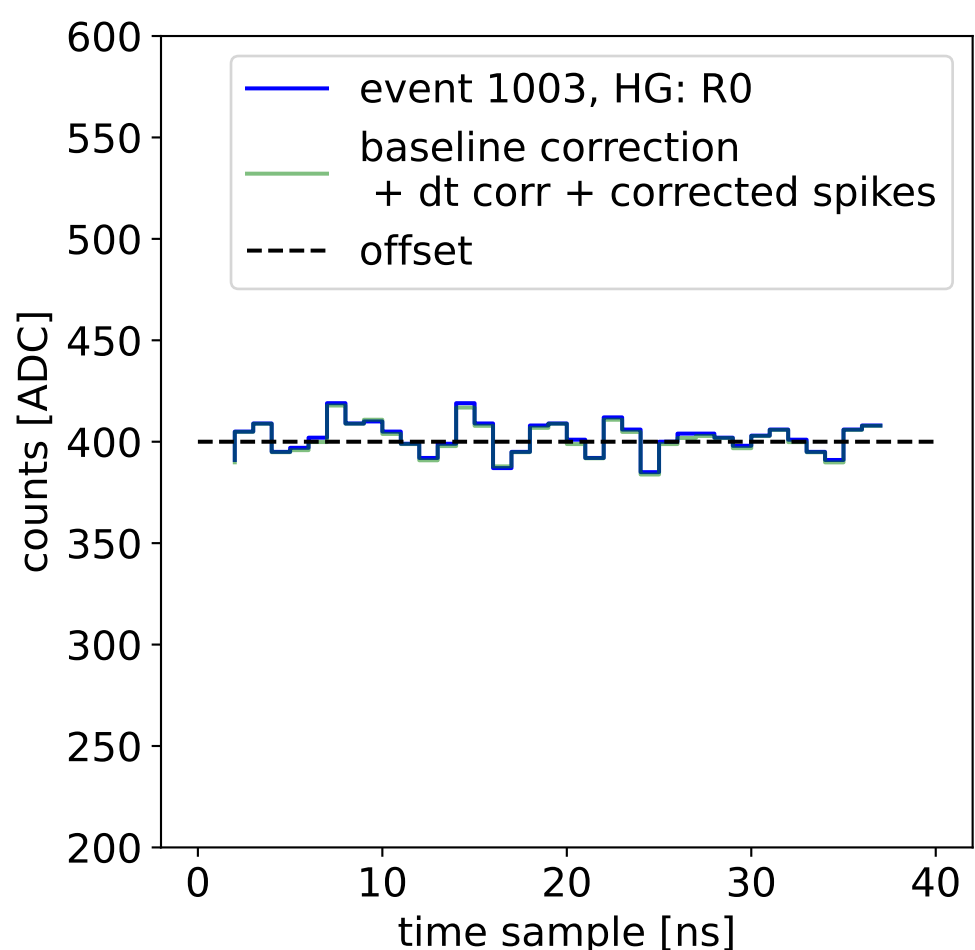

Run 8054, integration on 12 samples

HG pedestal [ADC]

LG pedestal [ADC]

HG pedestal std [ADC]

LG pedestal std [ADC]

Run 8054, pixel 0

Run 8054, pixel 0