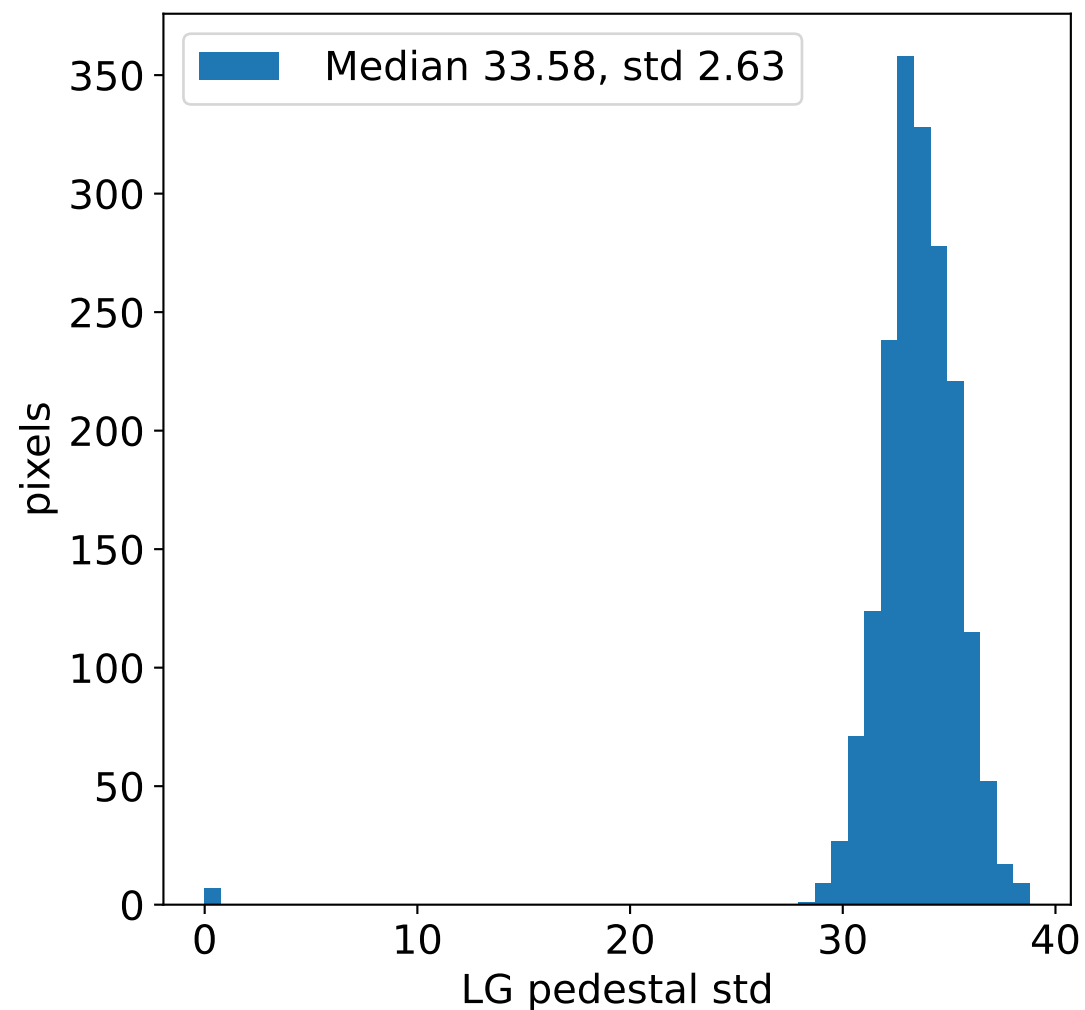

Run 8068, integration on 12 samples

HG pedestal [ADC]

LG pedestal [ADC]

HG pedestal std [ADC]

LG pedestal std [ADC]

Run 8068, pixel 0

Run 8068, pixel 0