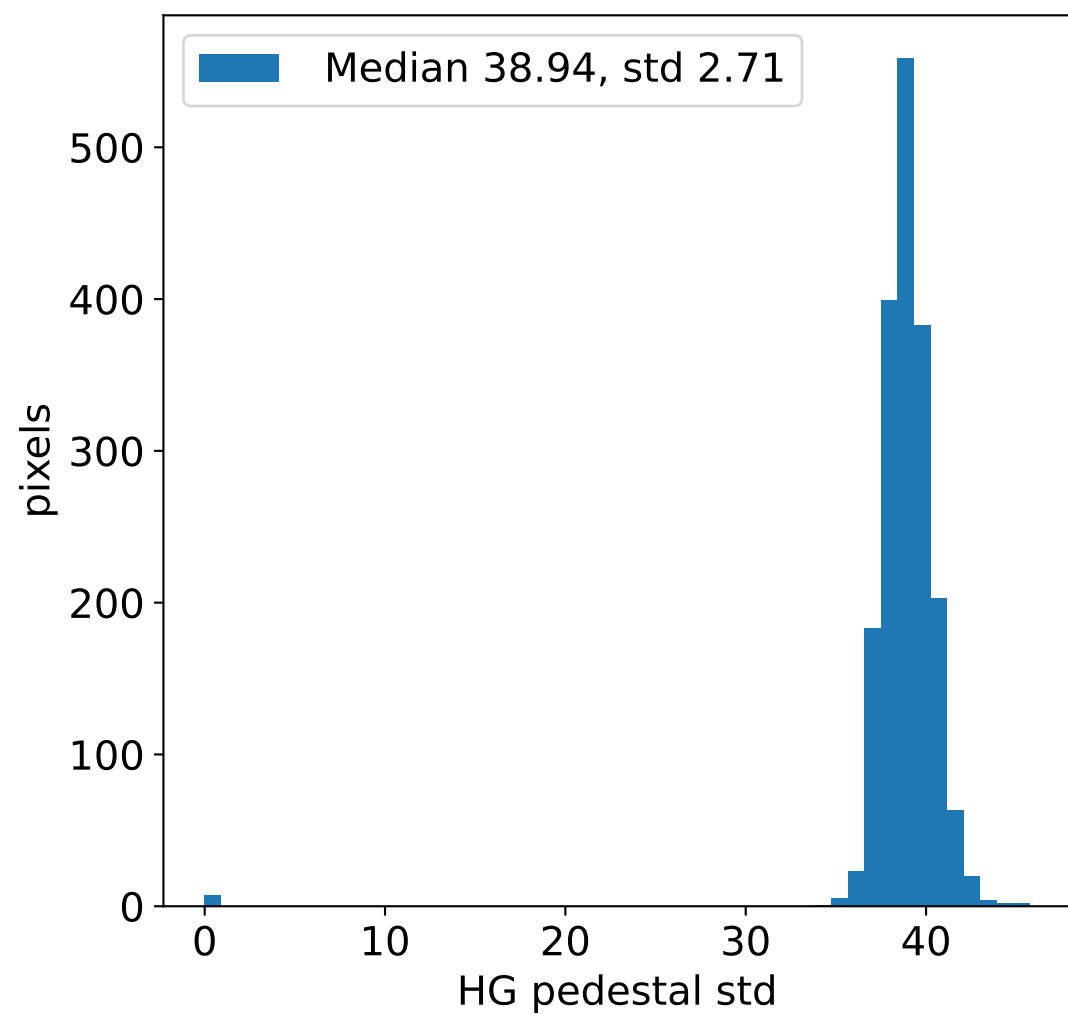

Run 8068, integration on 12 samples

HG pedestal [ADC]

LG pedestal [ADC]

HG pedestal std [ADC]

LG pedestal std [ADC]

Run 8068, pixel 0

Run 8068, pixel 0