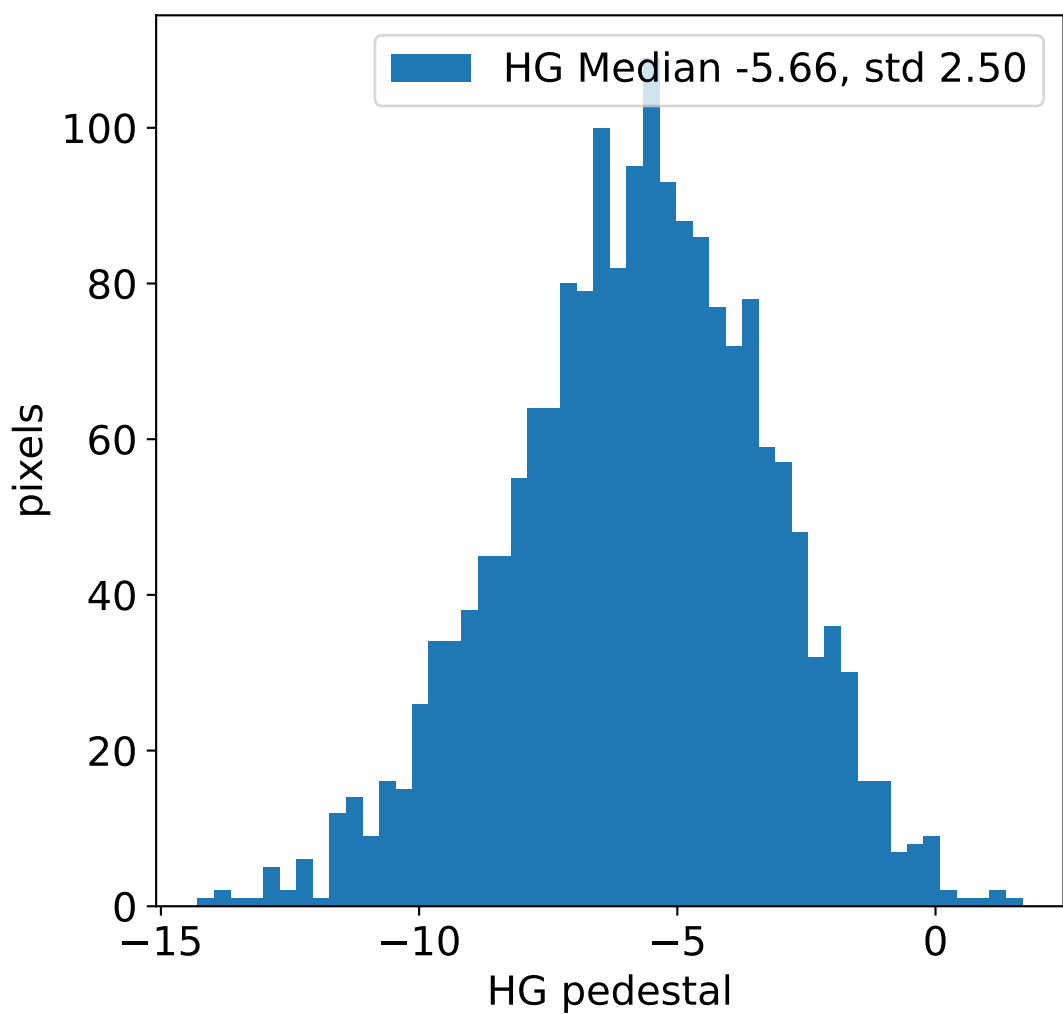

Run 8068, integration on 12 samples

HG pedestal [ADC]

LG pedestal [ADC]

HG pedestal std [ADC]

LG pedestal std [ADC]

Run 8068, pixel 0

Run 8068, pixel 0