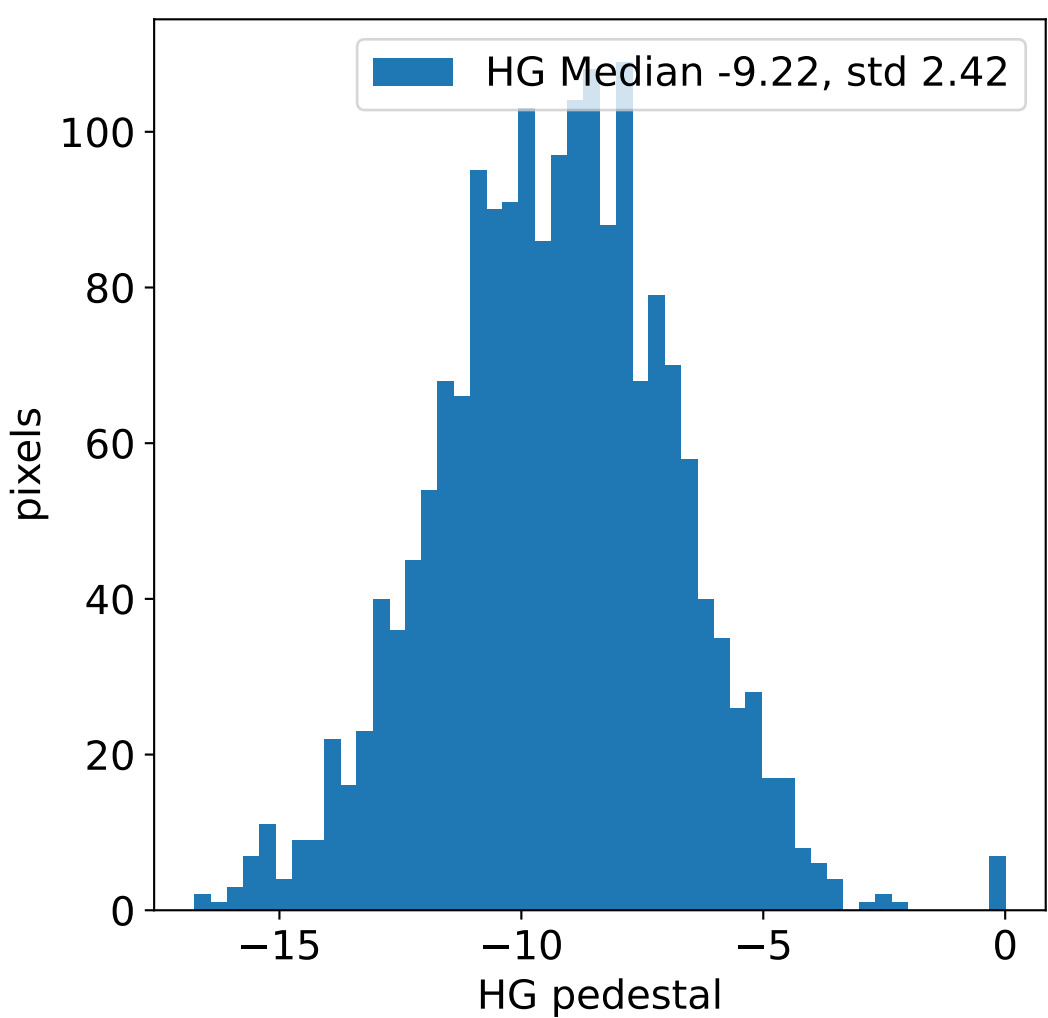

Run 8178, integration on 12 samples

Run 8178, pixel 0

Run 8178, pixel 0