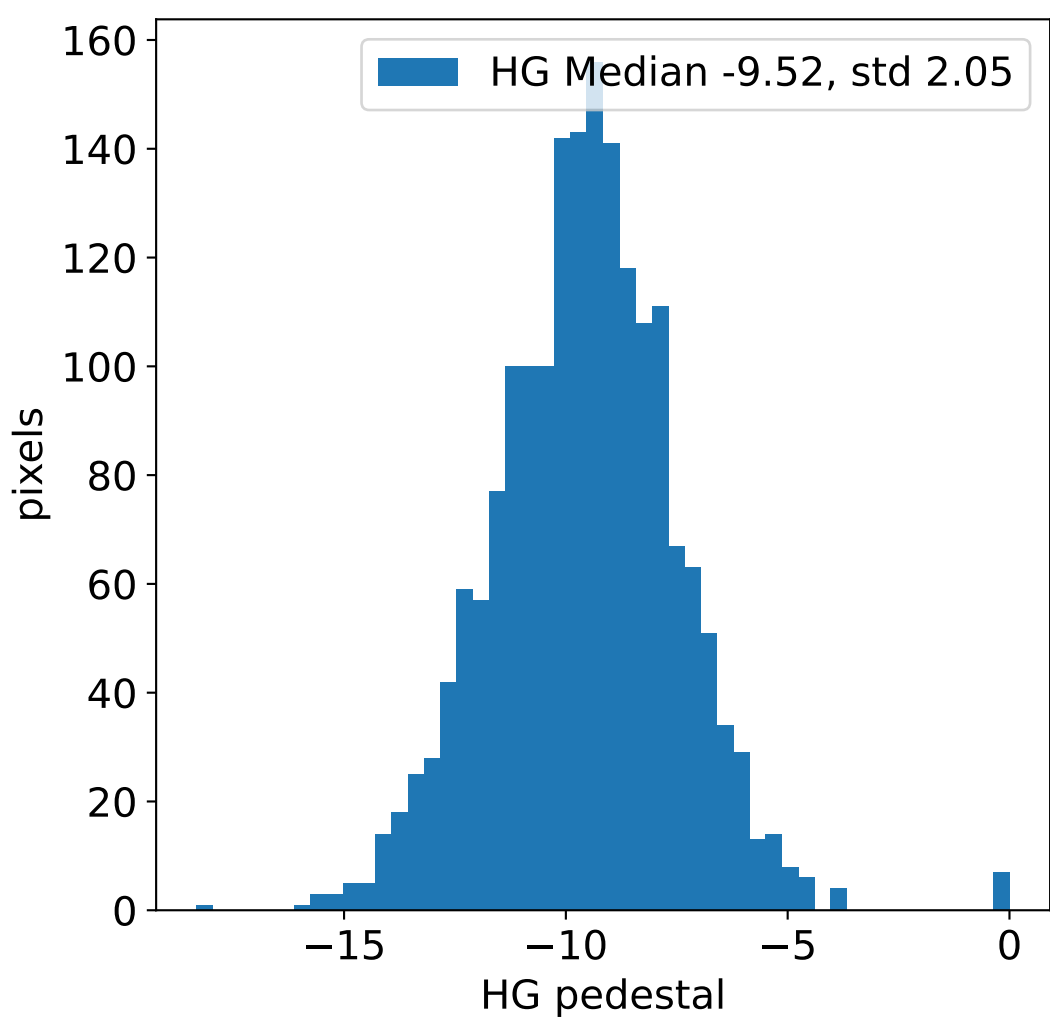

Run 8233, integration on 12 samples

Run 8233, pixel 0

Run 8233, pixel 0