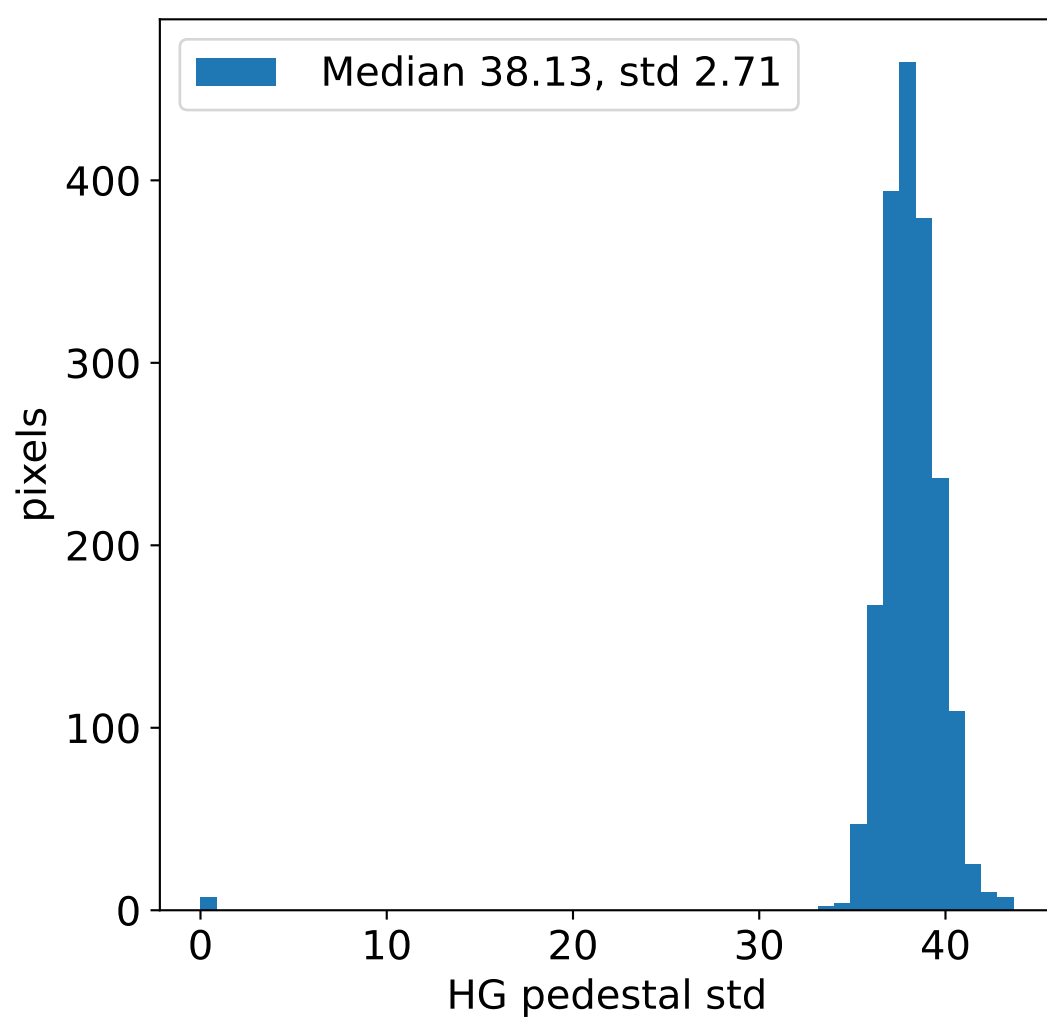

Run 8233, integration on 12 samples

Run 8233, pixel 0

Run 8233, pixel 0