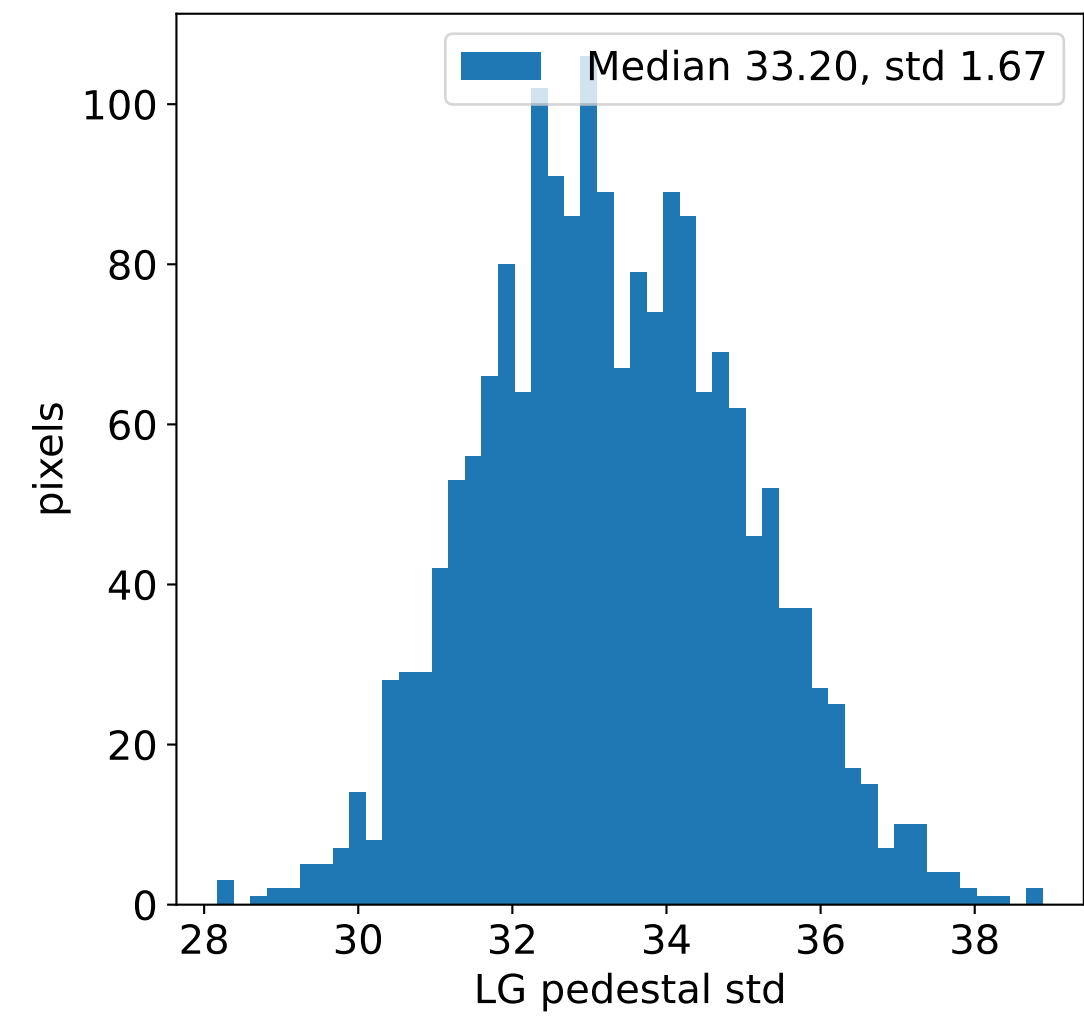

Run 8704, integration on 12 samples

HG pedestal [ADC]

LG pedestal [ADC]

HG pedestal std [ADC]

LG pedestal std [ADC]

Run 8704, pixel 0

Run 8704, pixel 0