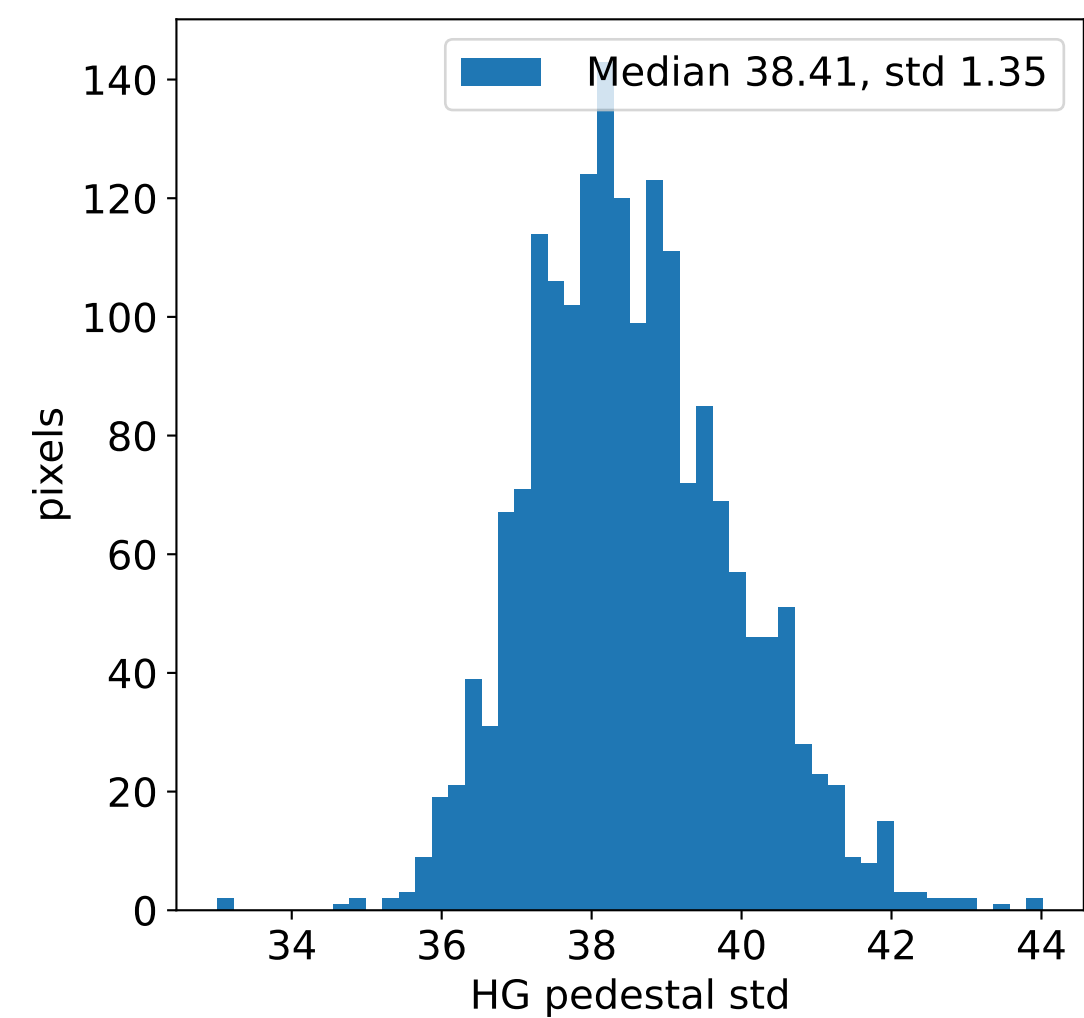

Run 8704, integration on 12 samples

HG pedestal [ADC]

LG pedestal [ADC]

HG pedestal std [ADC]

LG pedestal std [ADC]

Run 8704, pixel 0

Run 8704, pixel 0