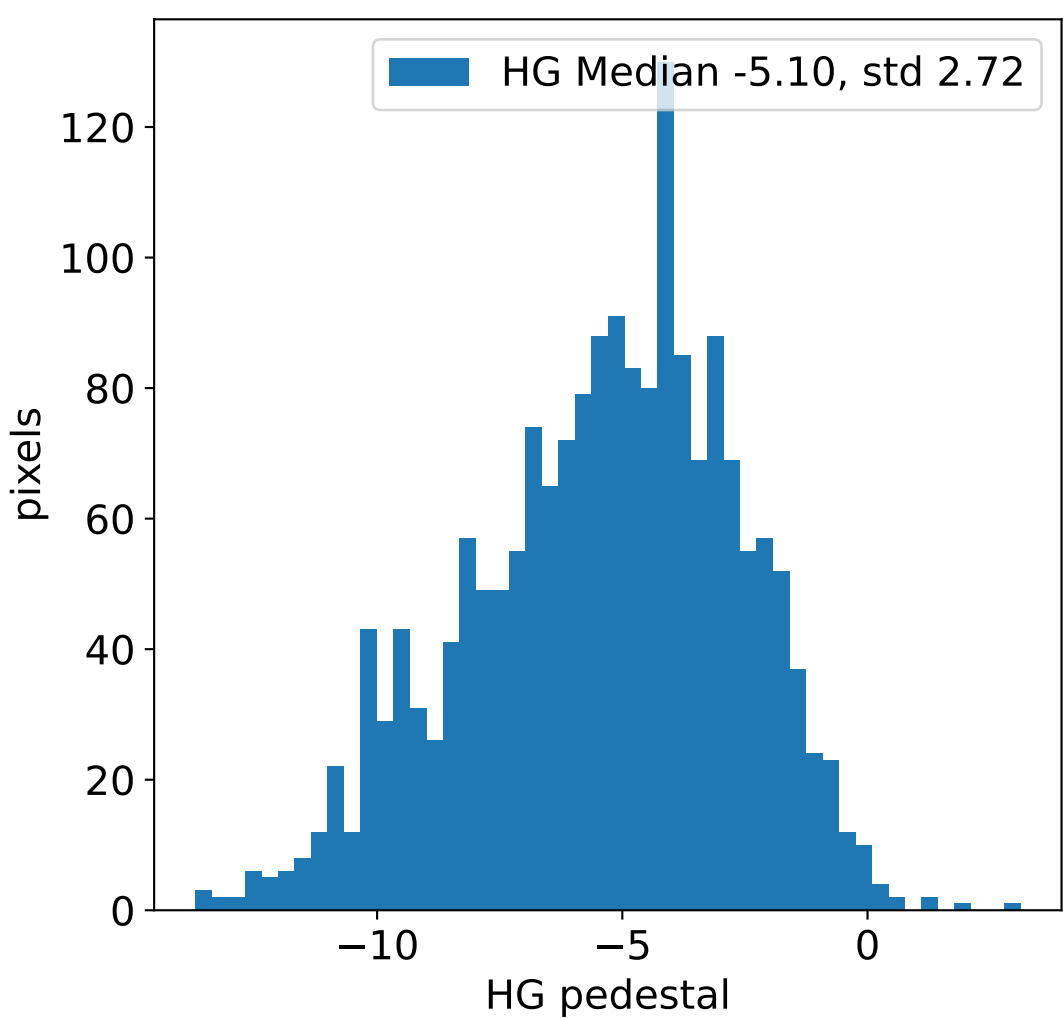

Run 8704, integration on 12 samples

HG pedestal [ADC]

LG pedestal [ADC]

HG pedestal std [ADC]

LG pedestal std [ADC]

Run 8704, pixel 0

Run 8704, pixel 0