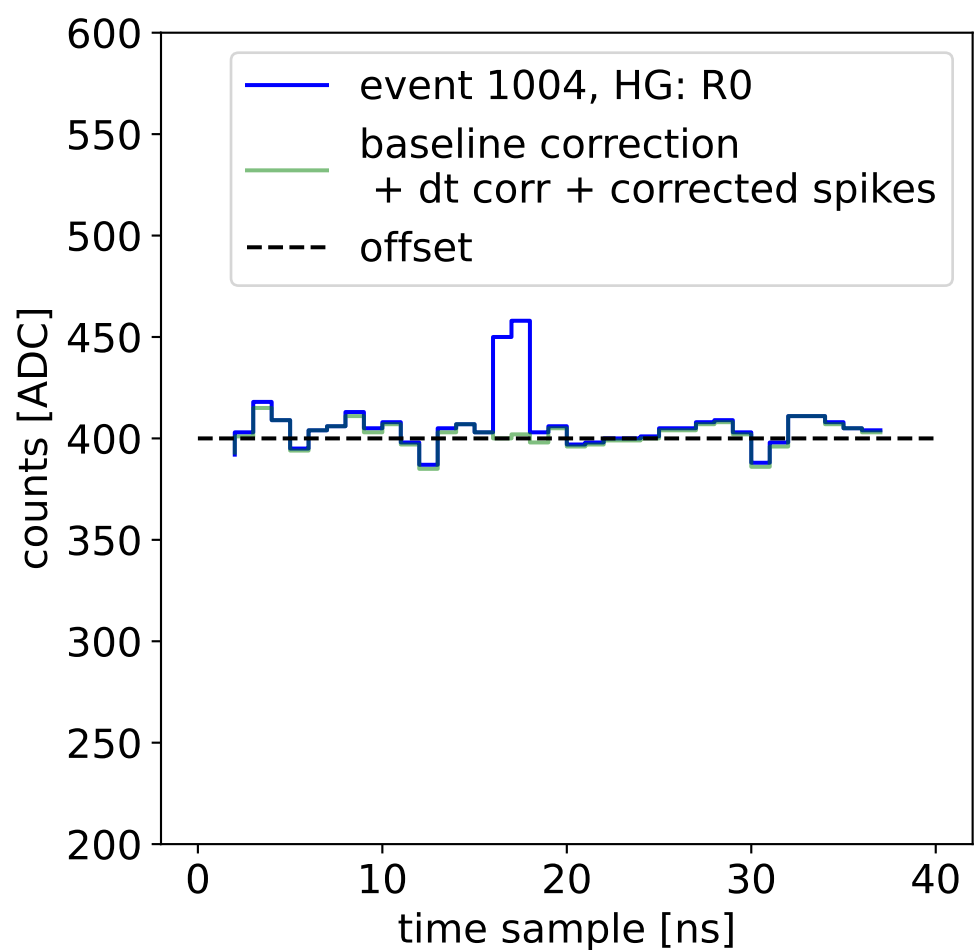

Run 8704, integration on 12 samples

HG pedestal [ADC]

LG pedestal [ADC]

HG pedestal std [ADC]

LG pedestal std [ADC]

Run 8704, pixel 0

Run 8704, pixel 0