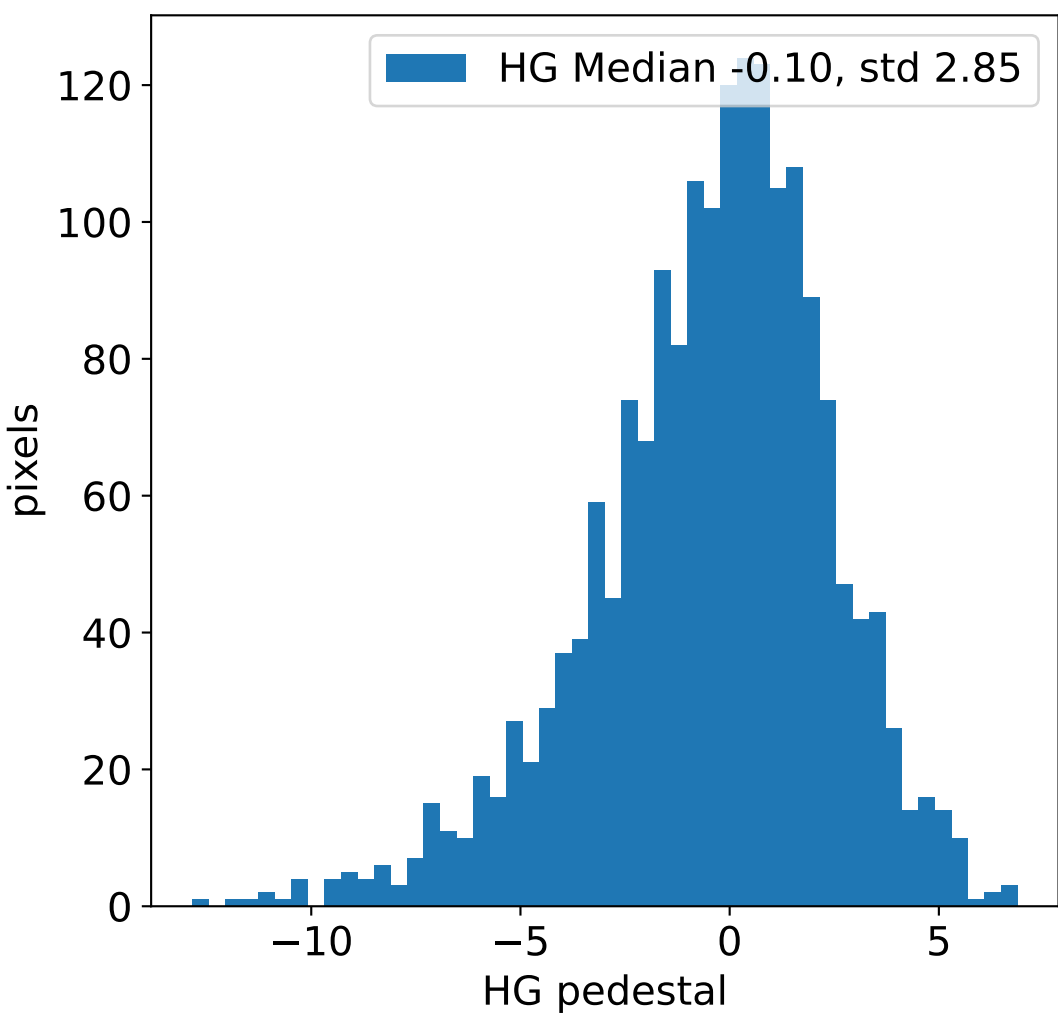

Run 8938, integration on 12 samples

HG pedestal [ADC]

LG pedestal [ADC]

HG pedestal std [ADC]

LG pedestal std [ADC]

Run 8938, pixel 0