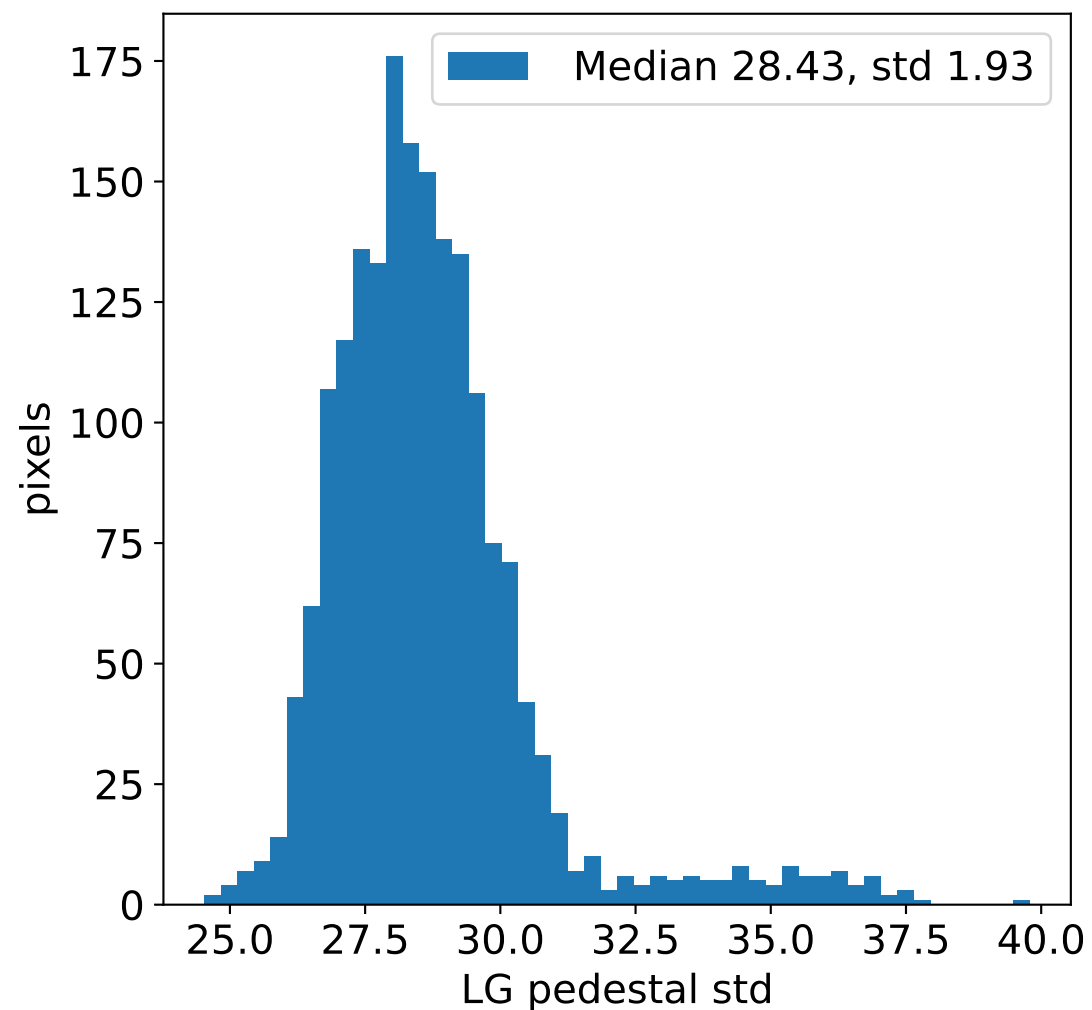

Run 8938, integration on 12 samples

HG pedestal [ADC]

LG pedestal [ADC]

HG pedestal std [ADC]

LG pedestal std [ADC]

Run 8938, pixel 0