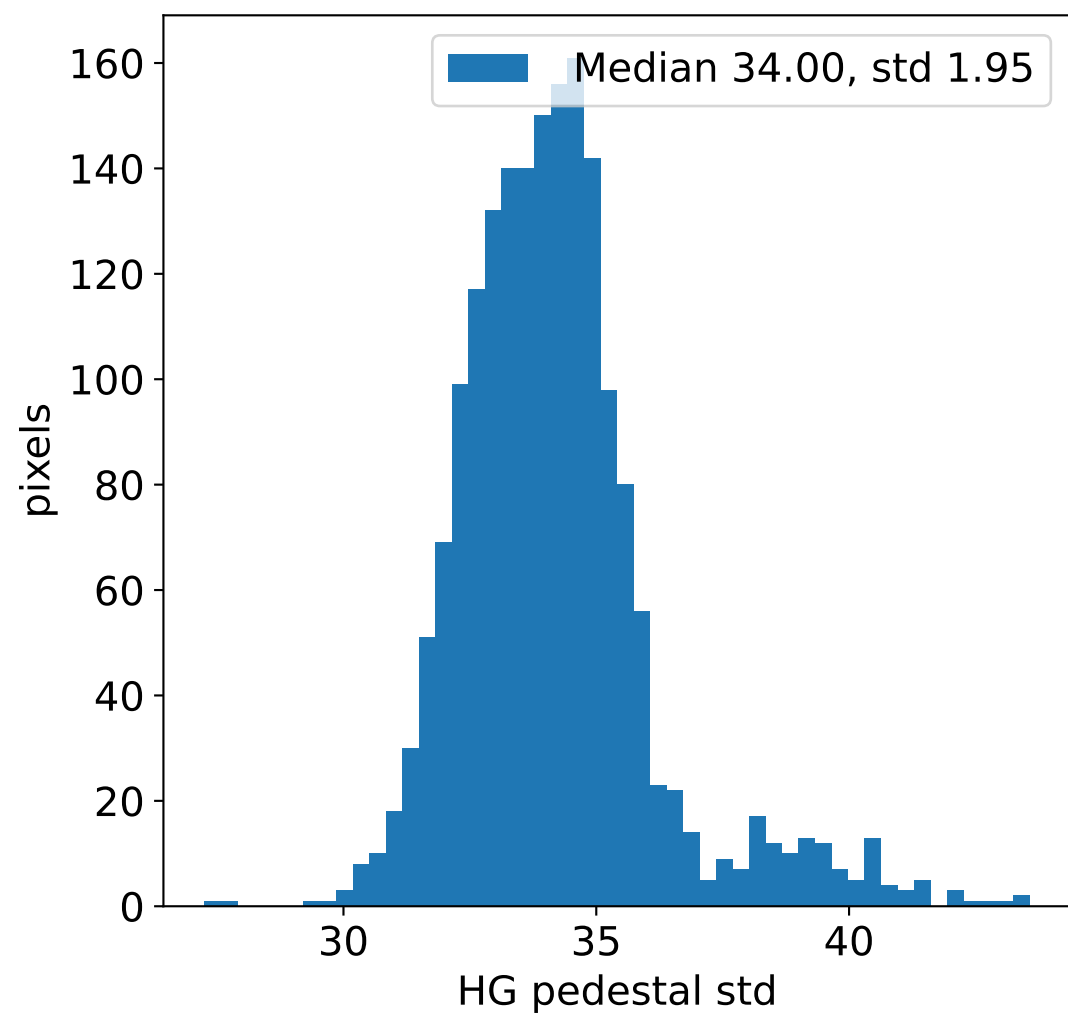

Run 8938, integration on 12 samples

HG pedestal [ADC]

LG pedestal [ADC]

HG pedestal std [ADC]

LG pedestal std [ADC]

Run 8938, pixel 0