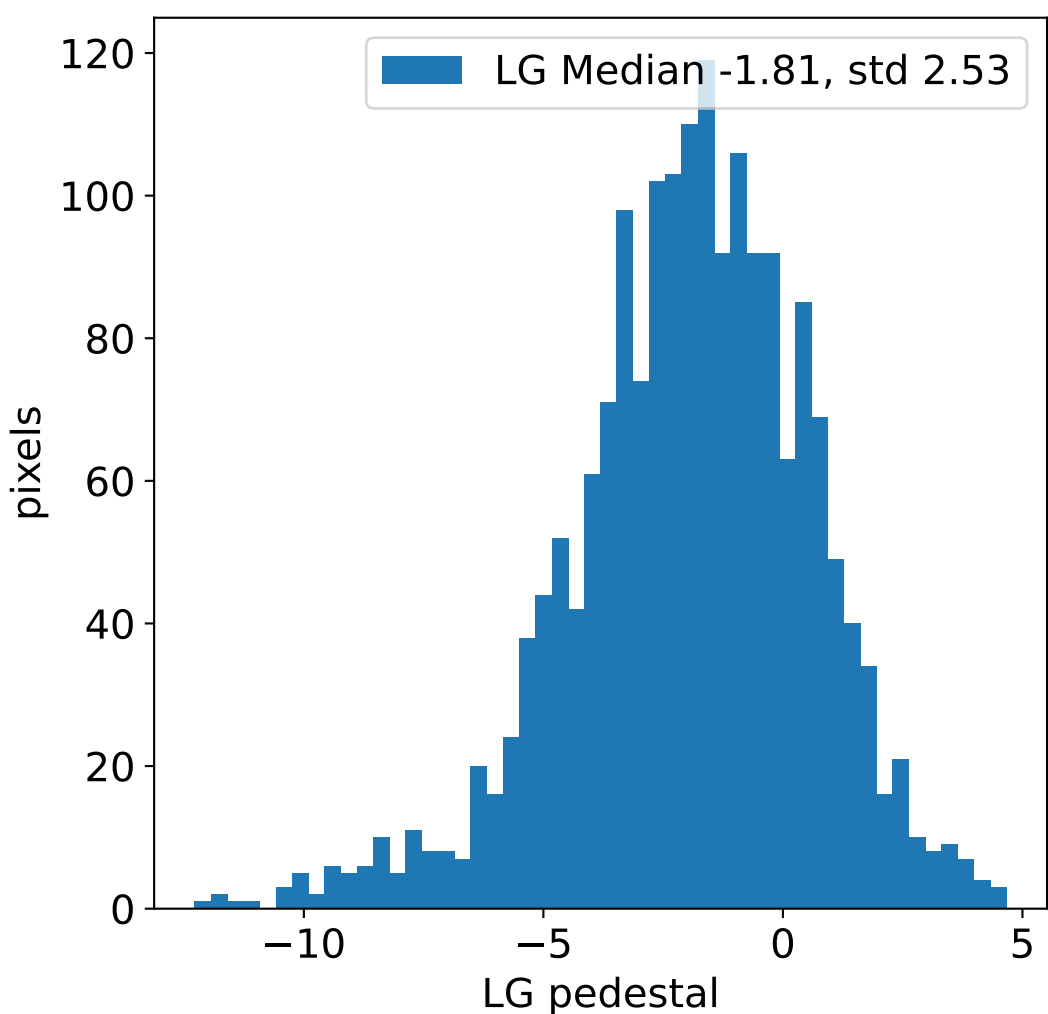

Run 9255, integration on 12 samples

HG pedestal [ADC]

LG pedestal [ADC]

HG pedestal std [ADC]

LG pedestal std [ADC]

Run 9255, pixel 0

Run 9255, pixel 0