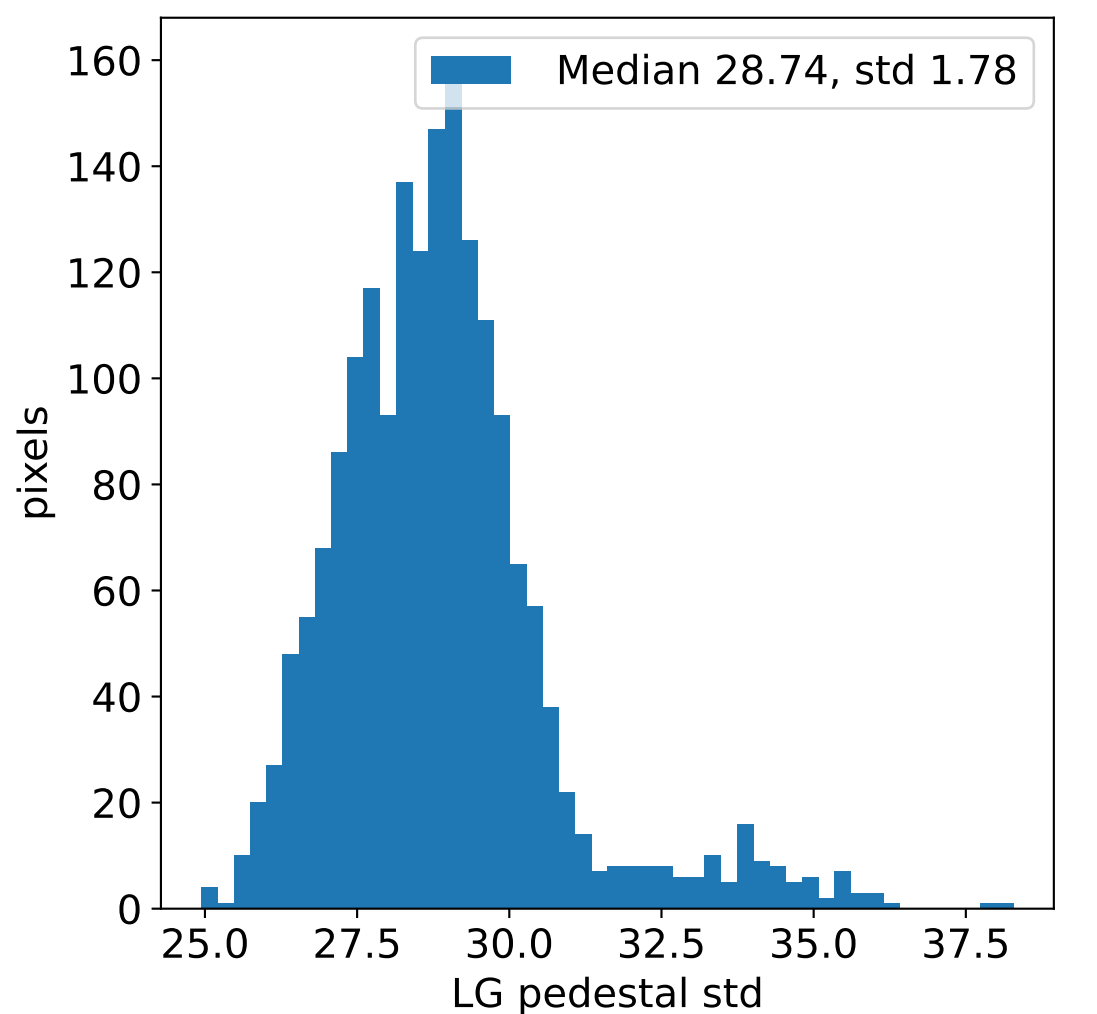

Run 9255, integration on 12 samples

HG pedestal [ADC]

LG pedestal [ADC]

HG pedestal std [ADC]

LG pedestal std [ADC]

Run 9255, pixel 0

Run 9255, pixel 0