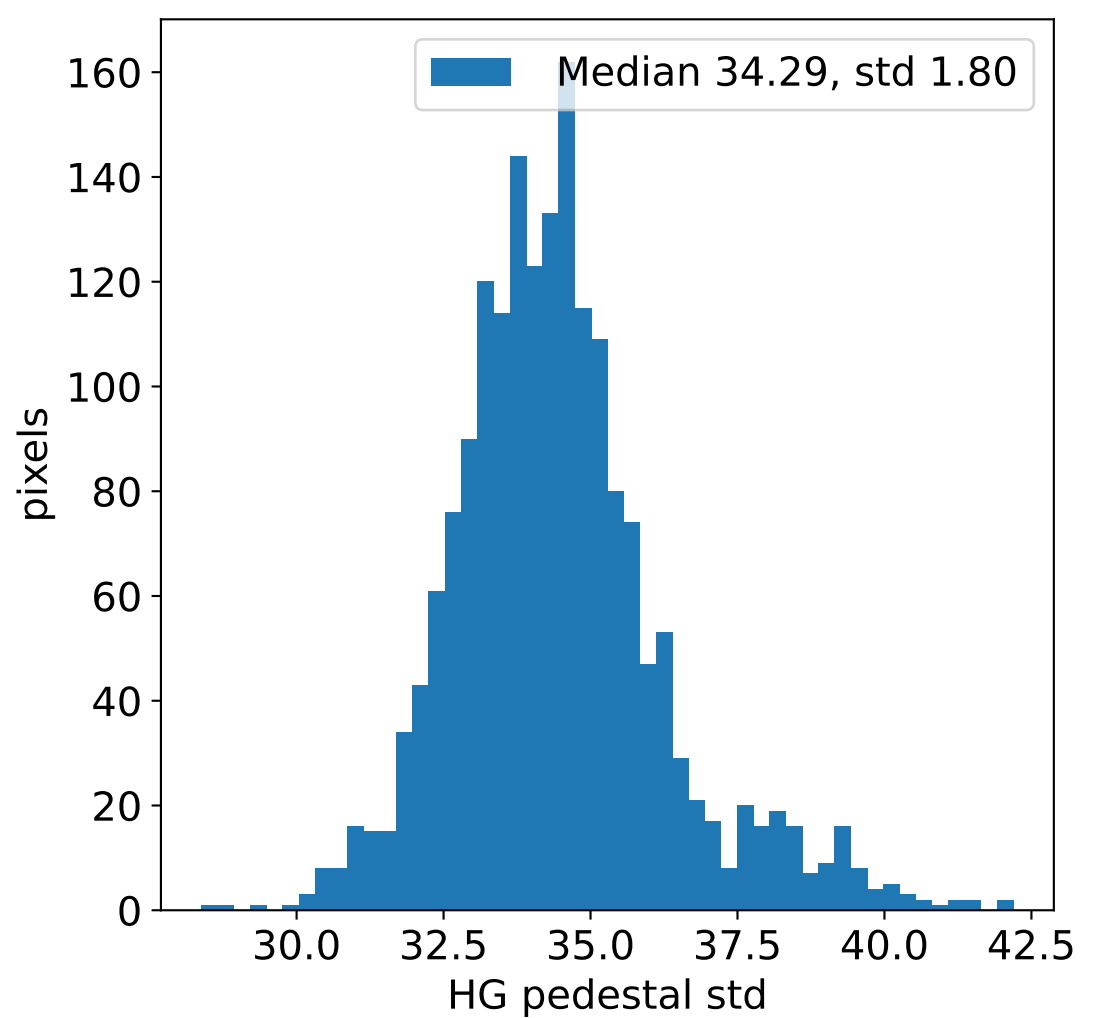

Run 9255, integration on 12 samples

HG pedestal [ADC]

LG pedestal [ADC]

HG pedestal std [ADC]

LG pedestal std [ADC]

Run 9255, pixel 0

Run 9255, pixel 0