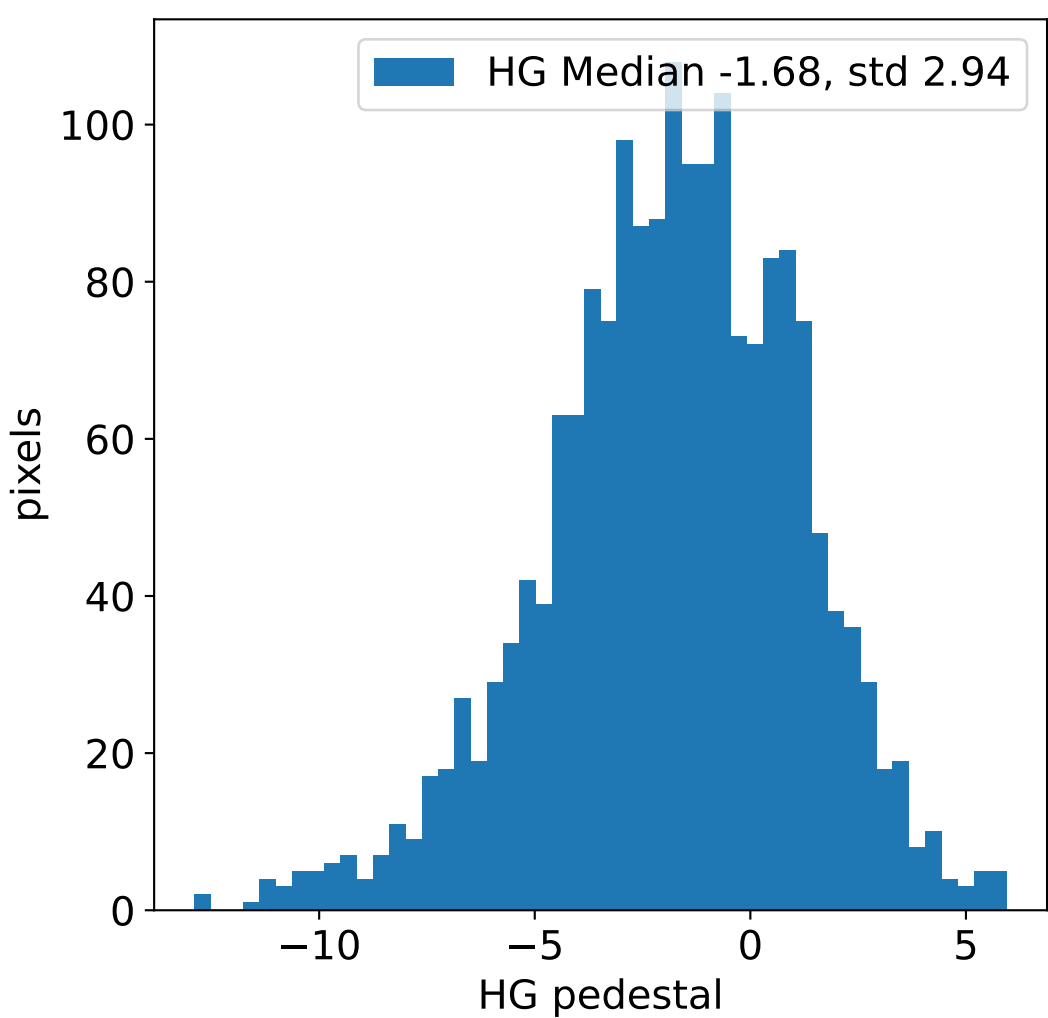

Run 9255, integration on 12 samples

HG pedestal [ADC]

LG pedestal [ADC]

HG pedestal std [ADC]

LG pedestal std [ADC]

Run 9255, pixel 0

Run 9255, pixel 0