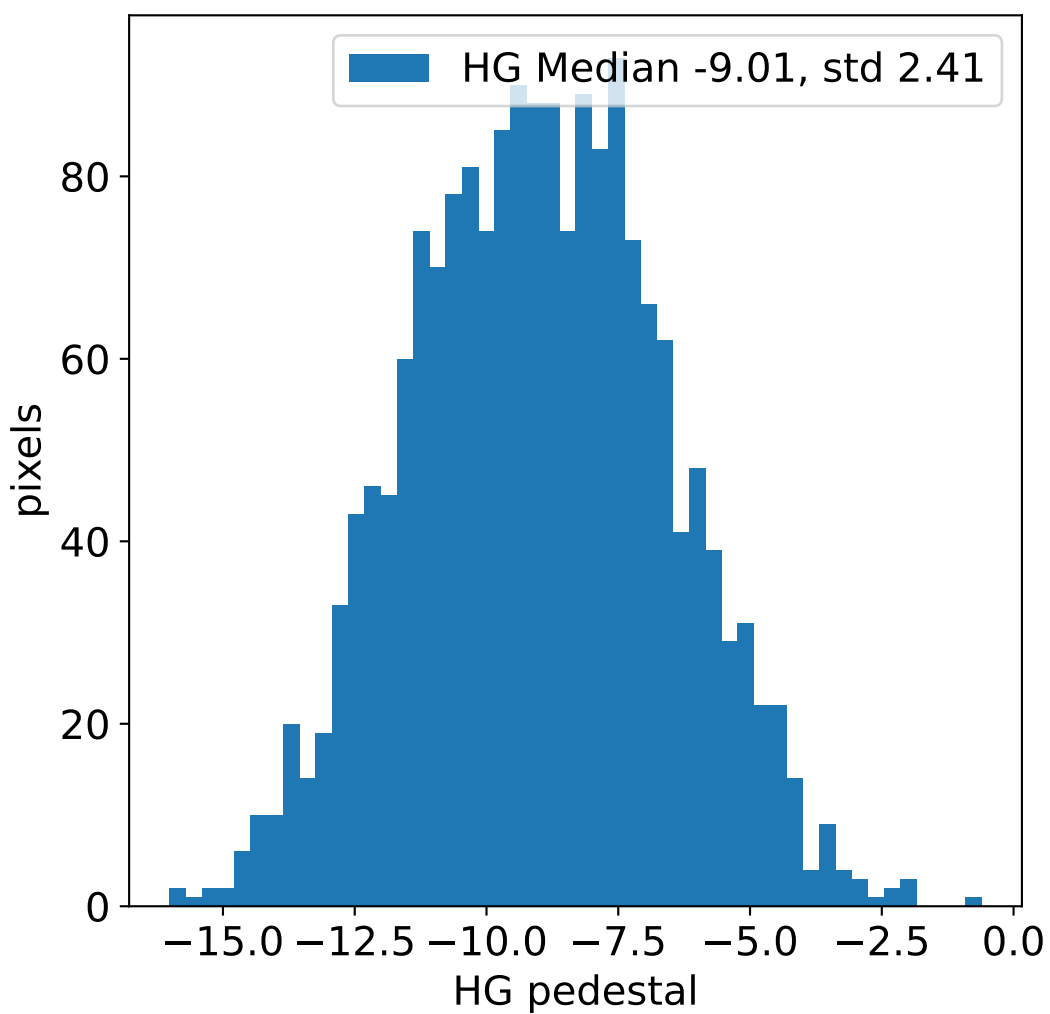

Run 9720, integration on 12 samples

HG pedestal [ADC]

LG pedestal [ADC]

HG pedestal std [ADC]

LG pedestal std [ADC]

Run 9720, pixel 0

Run 9720, pixel 0