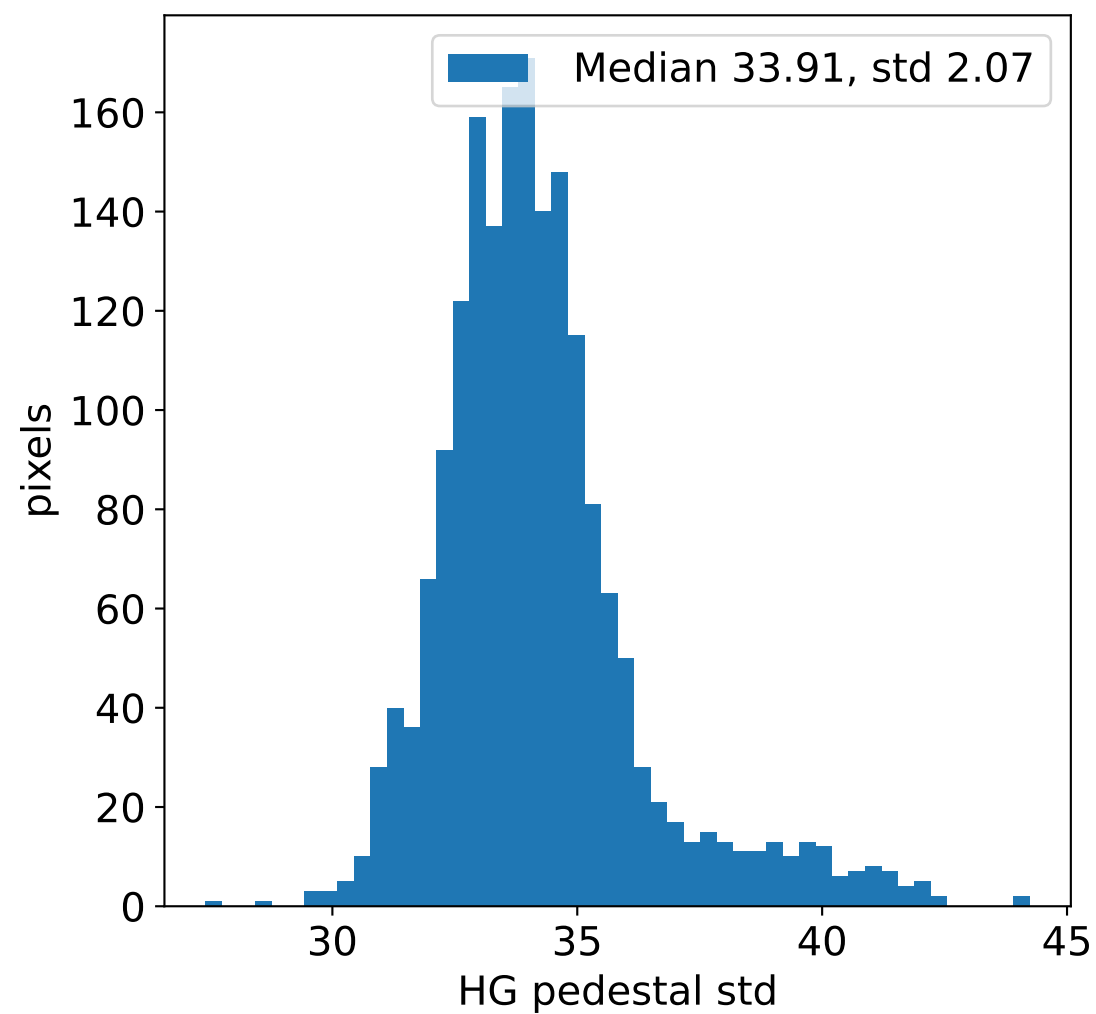

Run 9901, integration on 12 samples

HG pedestal [ADC]

LG pedestal [ADC]

HG pedestal std [ADC]

LG pedestal std [ADC]

Run 9901, pixel 0

Run 9901, pixel 0