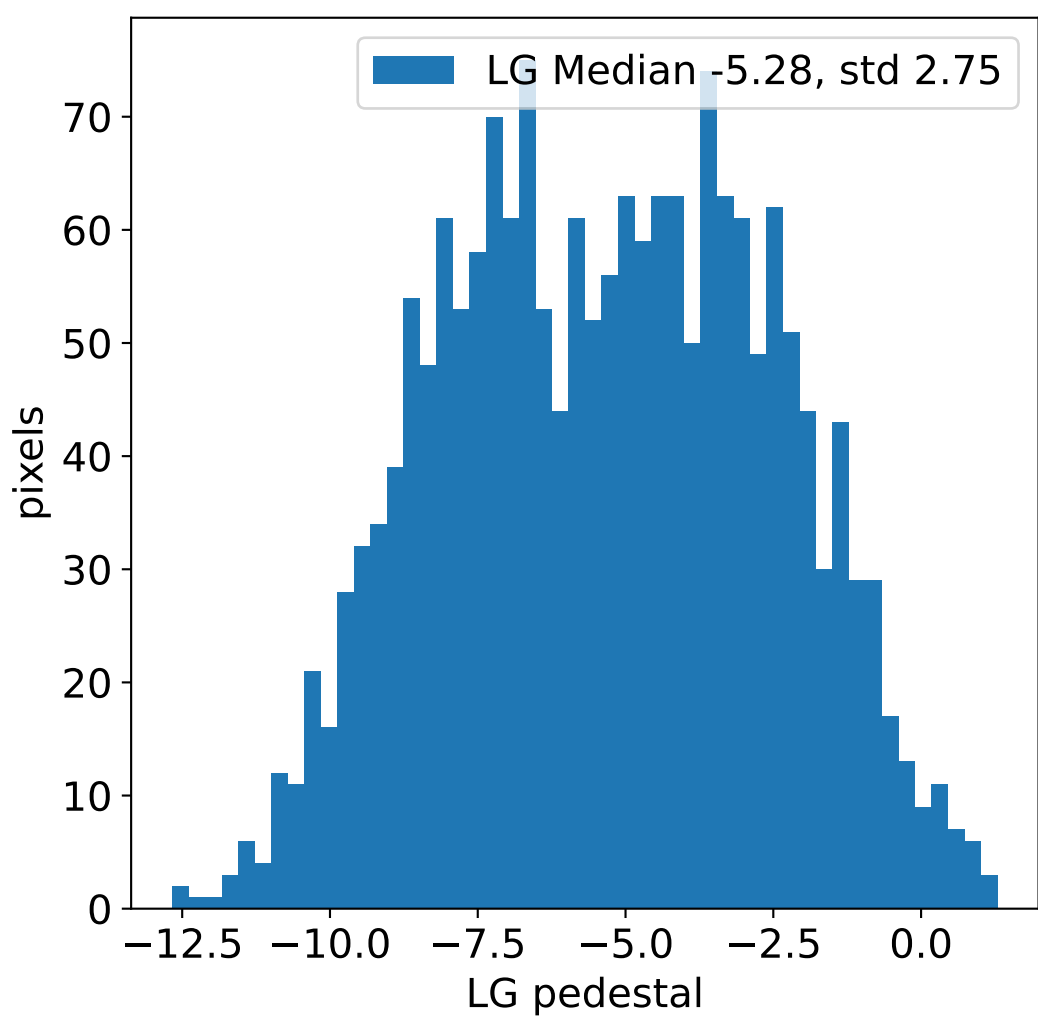

Run 9939, integration on 12 samples

HG pedestal [ADC]

LG pedestal [ADC]

HG pedestal std [ADC]

LG pedestal std [ADC]

Run 9939, pixel 0

Run 9939, pixel 0