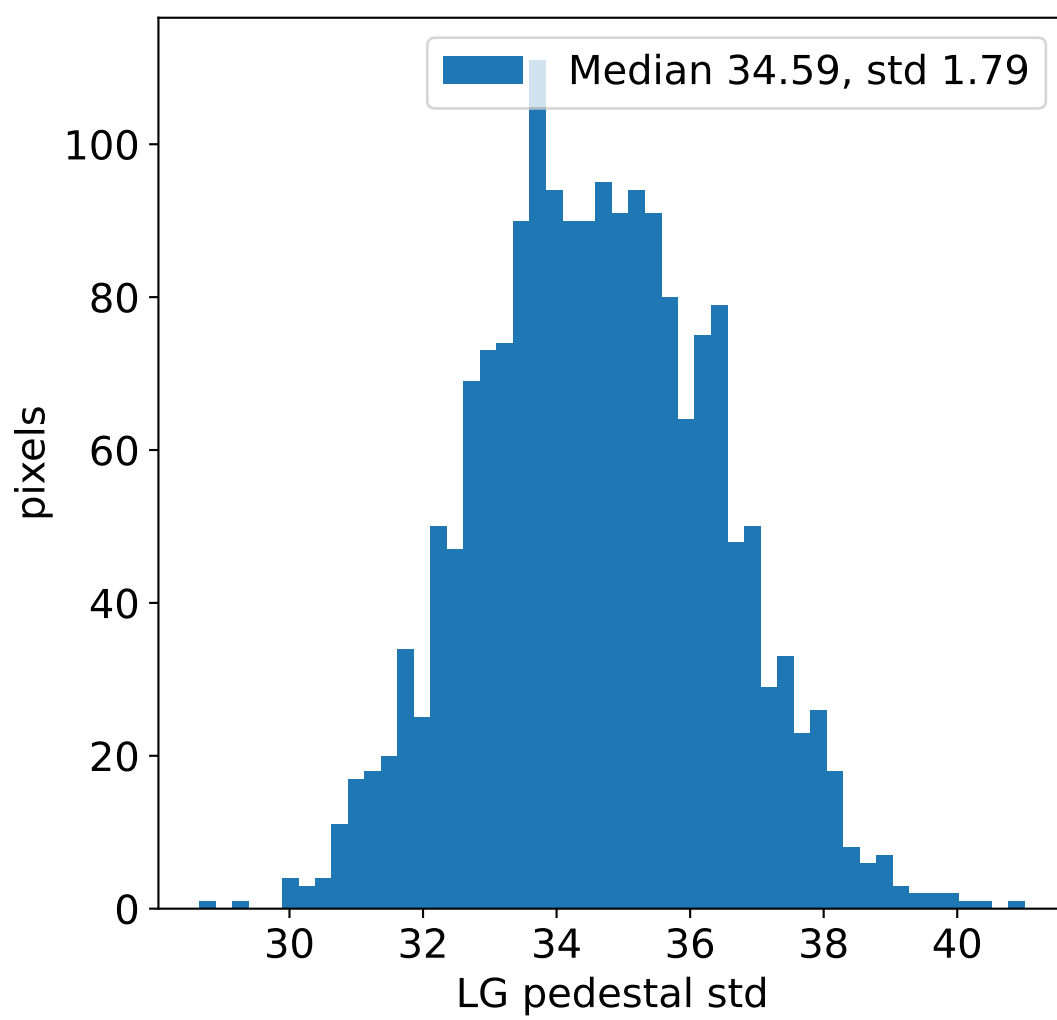

Run 9939, integration on 12 samples

HG pedestal [ADC]

LG pedestal [ADC]

HG pedestal std [ADC]

LG pedestal std [ADC]

Run 9939, pixel 0

Run 9939, pixel 0