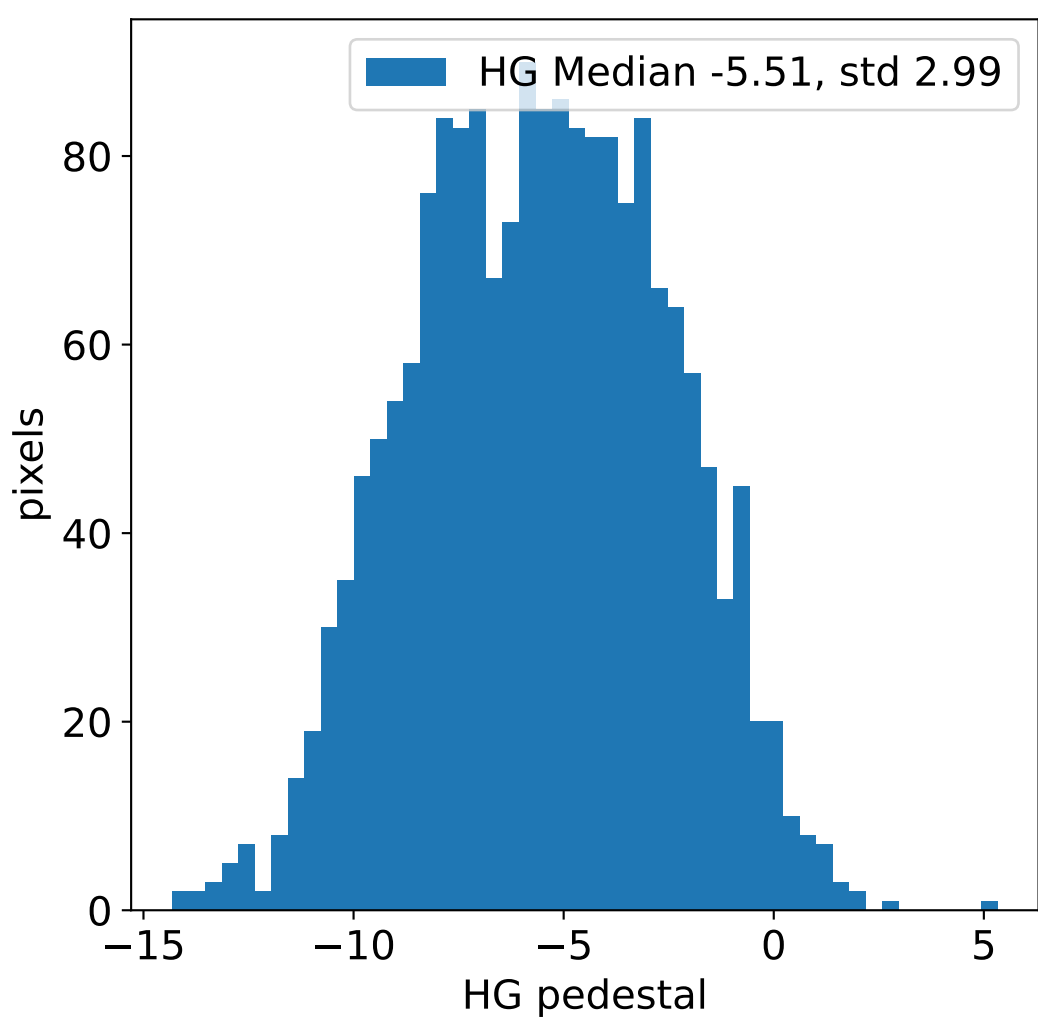

Run 9939, integration on 12 samples

HG pedestal [ADC]

LG pedestal [ADC]

HG pedestal std [ADC]

LG pedestal std [ADC]

Run 9939, pixel 0

Run 9939, pixel 0