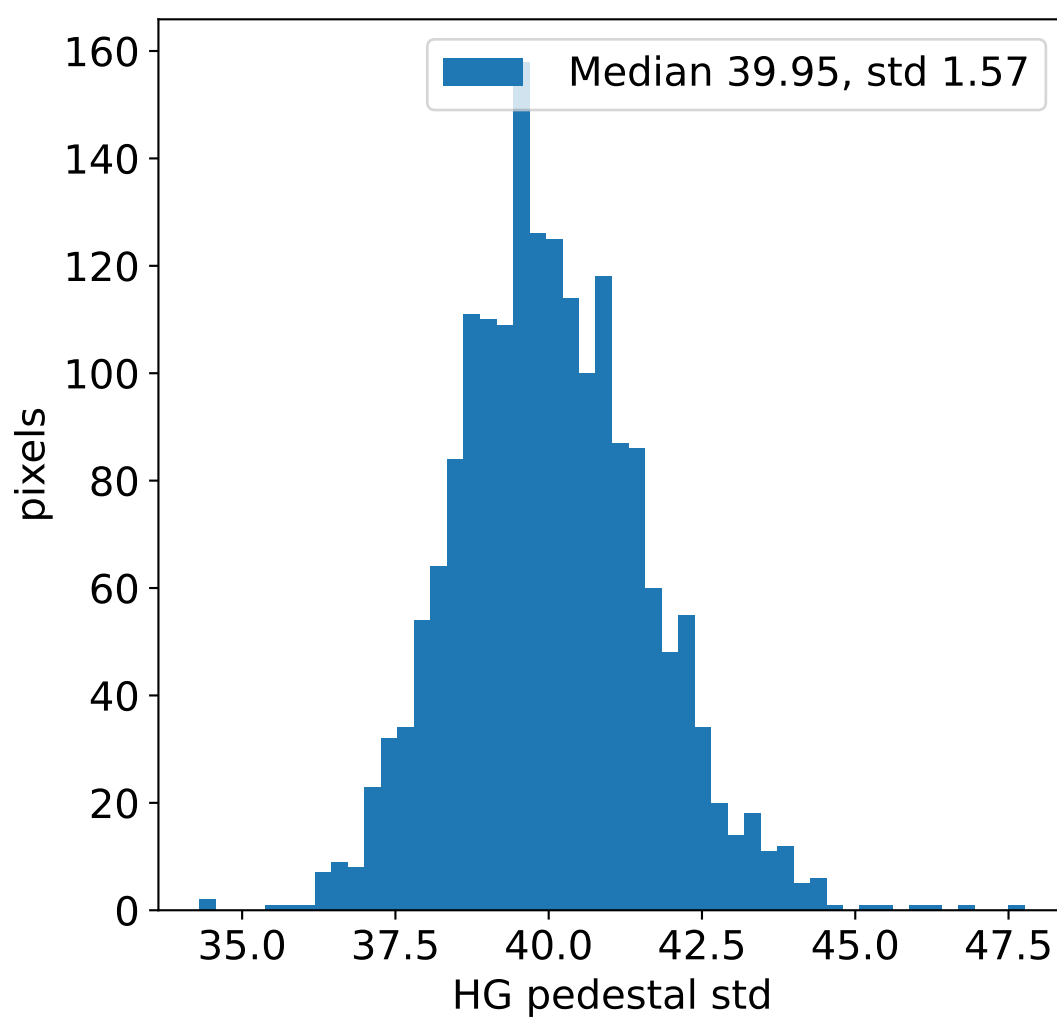

Run 9939, integration on 12 samples

HG pedestal [ADC]

LG pedestal [ADC]

HG pedestal std [ADC]

LG pedestal std [ADC]

Run 9939, pixel 0

Run 9939, pixel 0