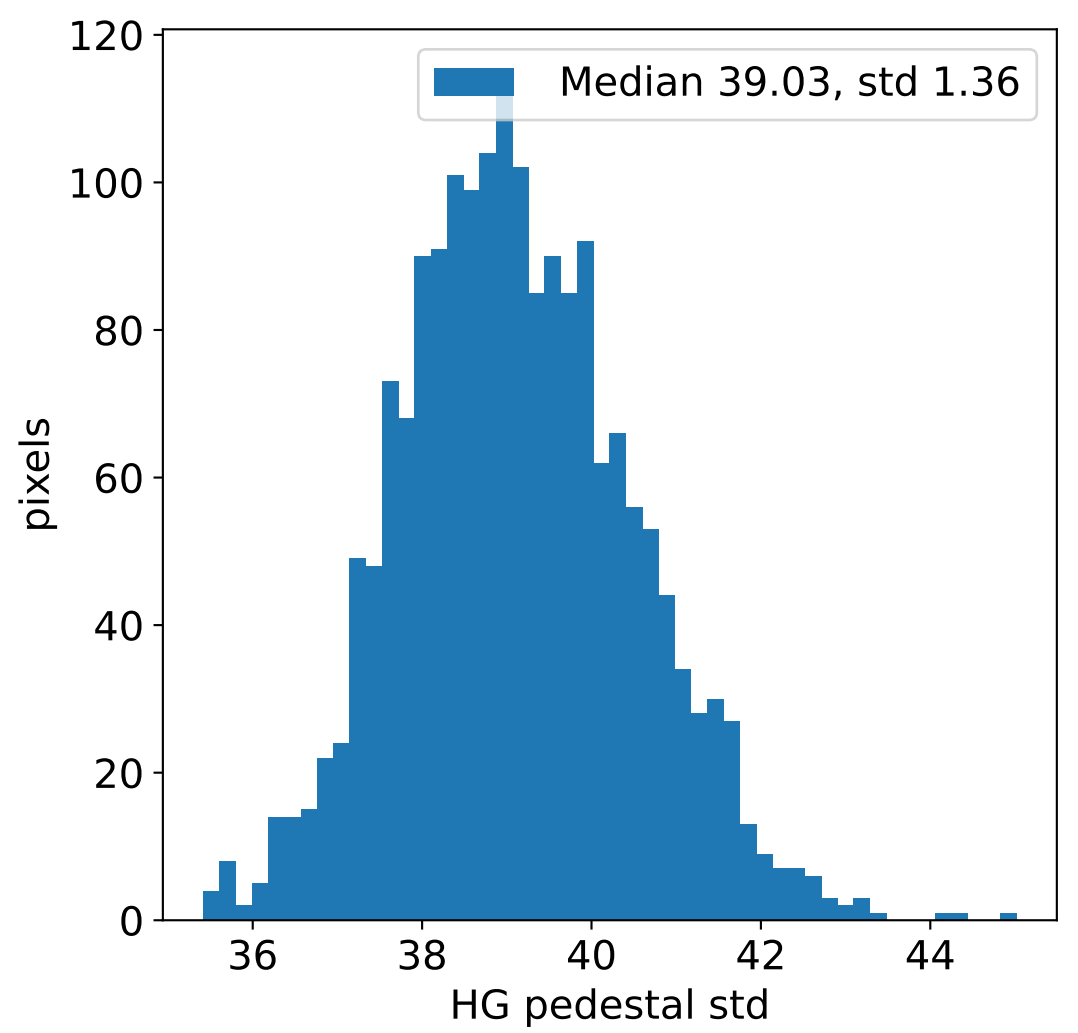

Run 10583, integration on 12 samples

Run 10583, pixel 0

Run 10583, pixel 0