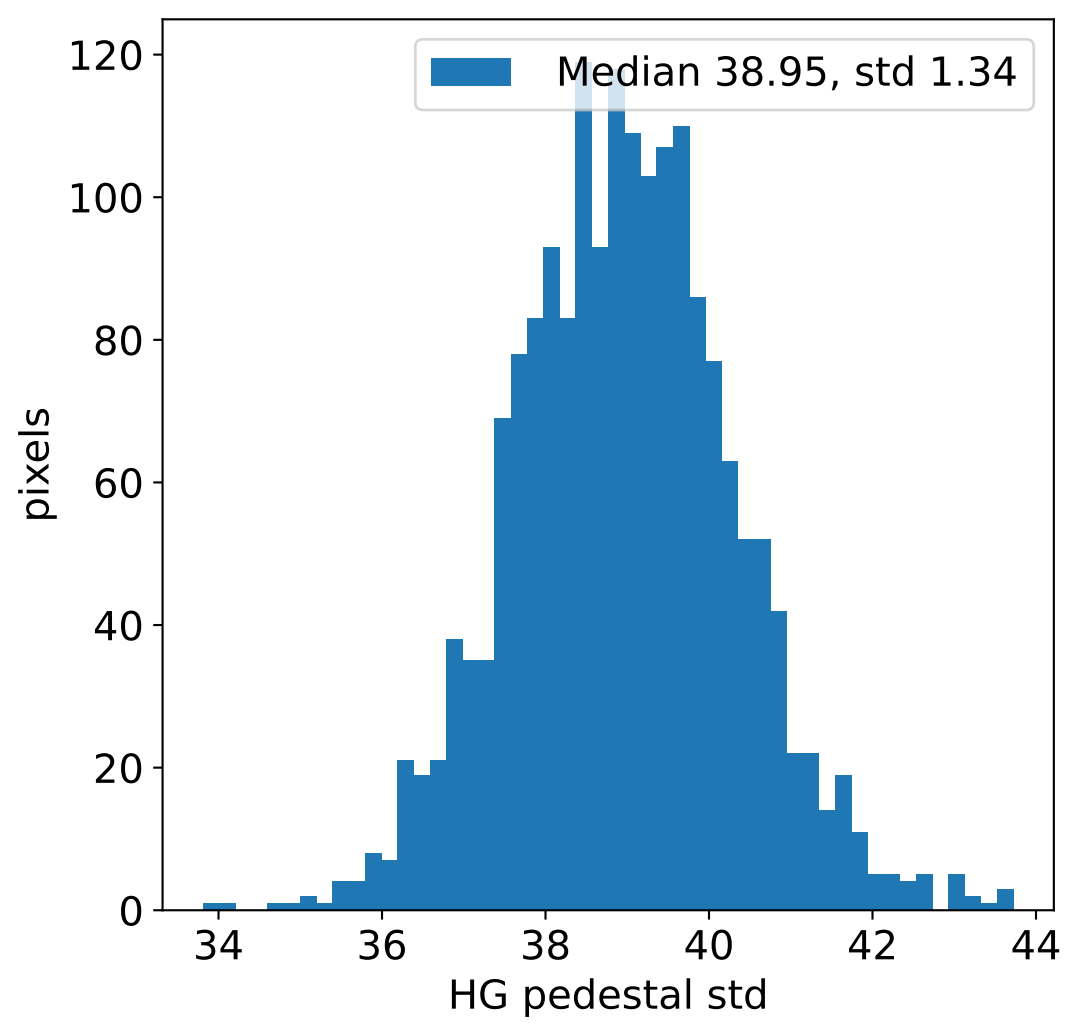

Run 10823, integration on 12 samples

Run 10823, pixel 0

Run 10823, pixel 0