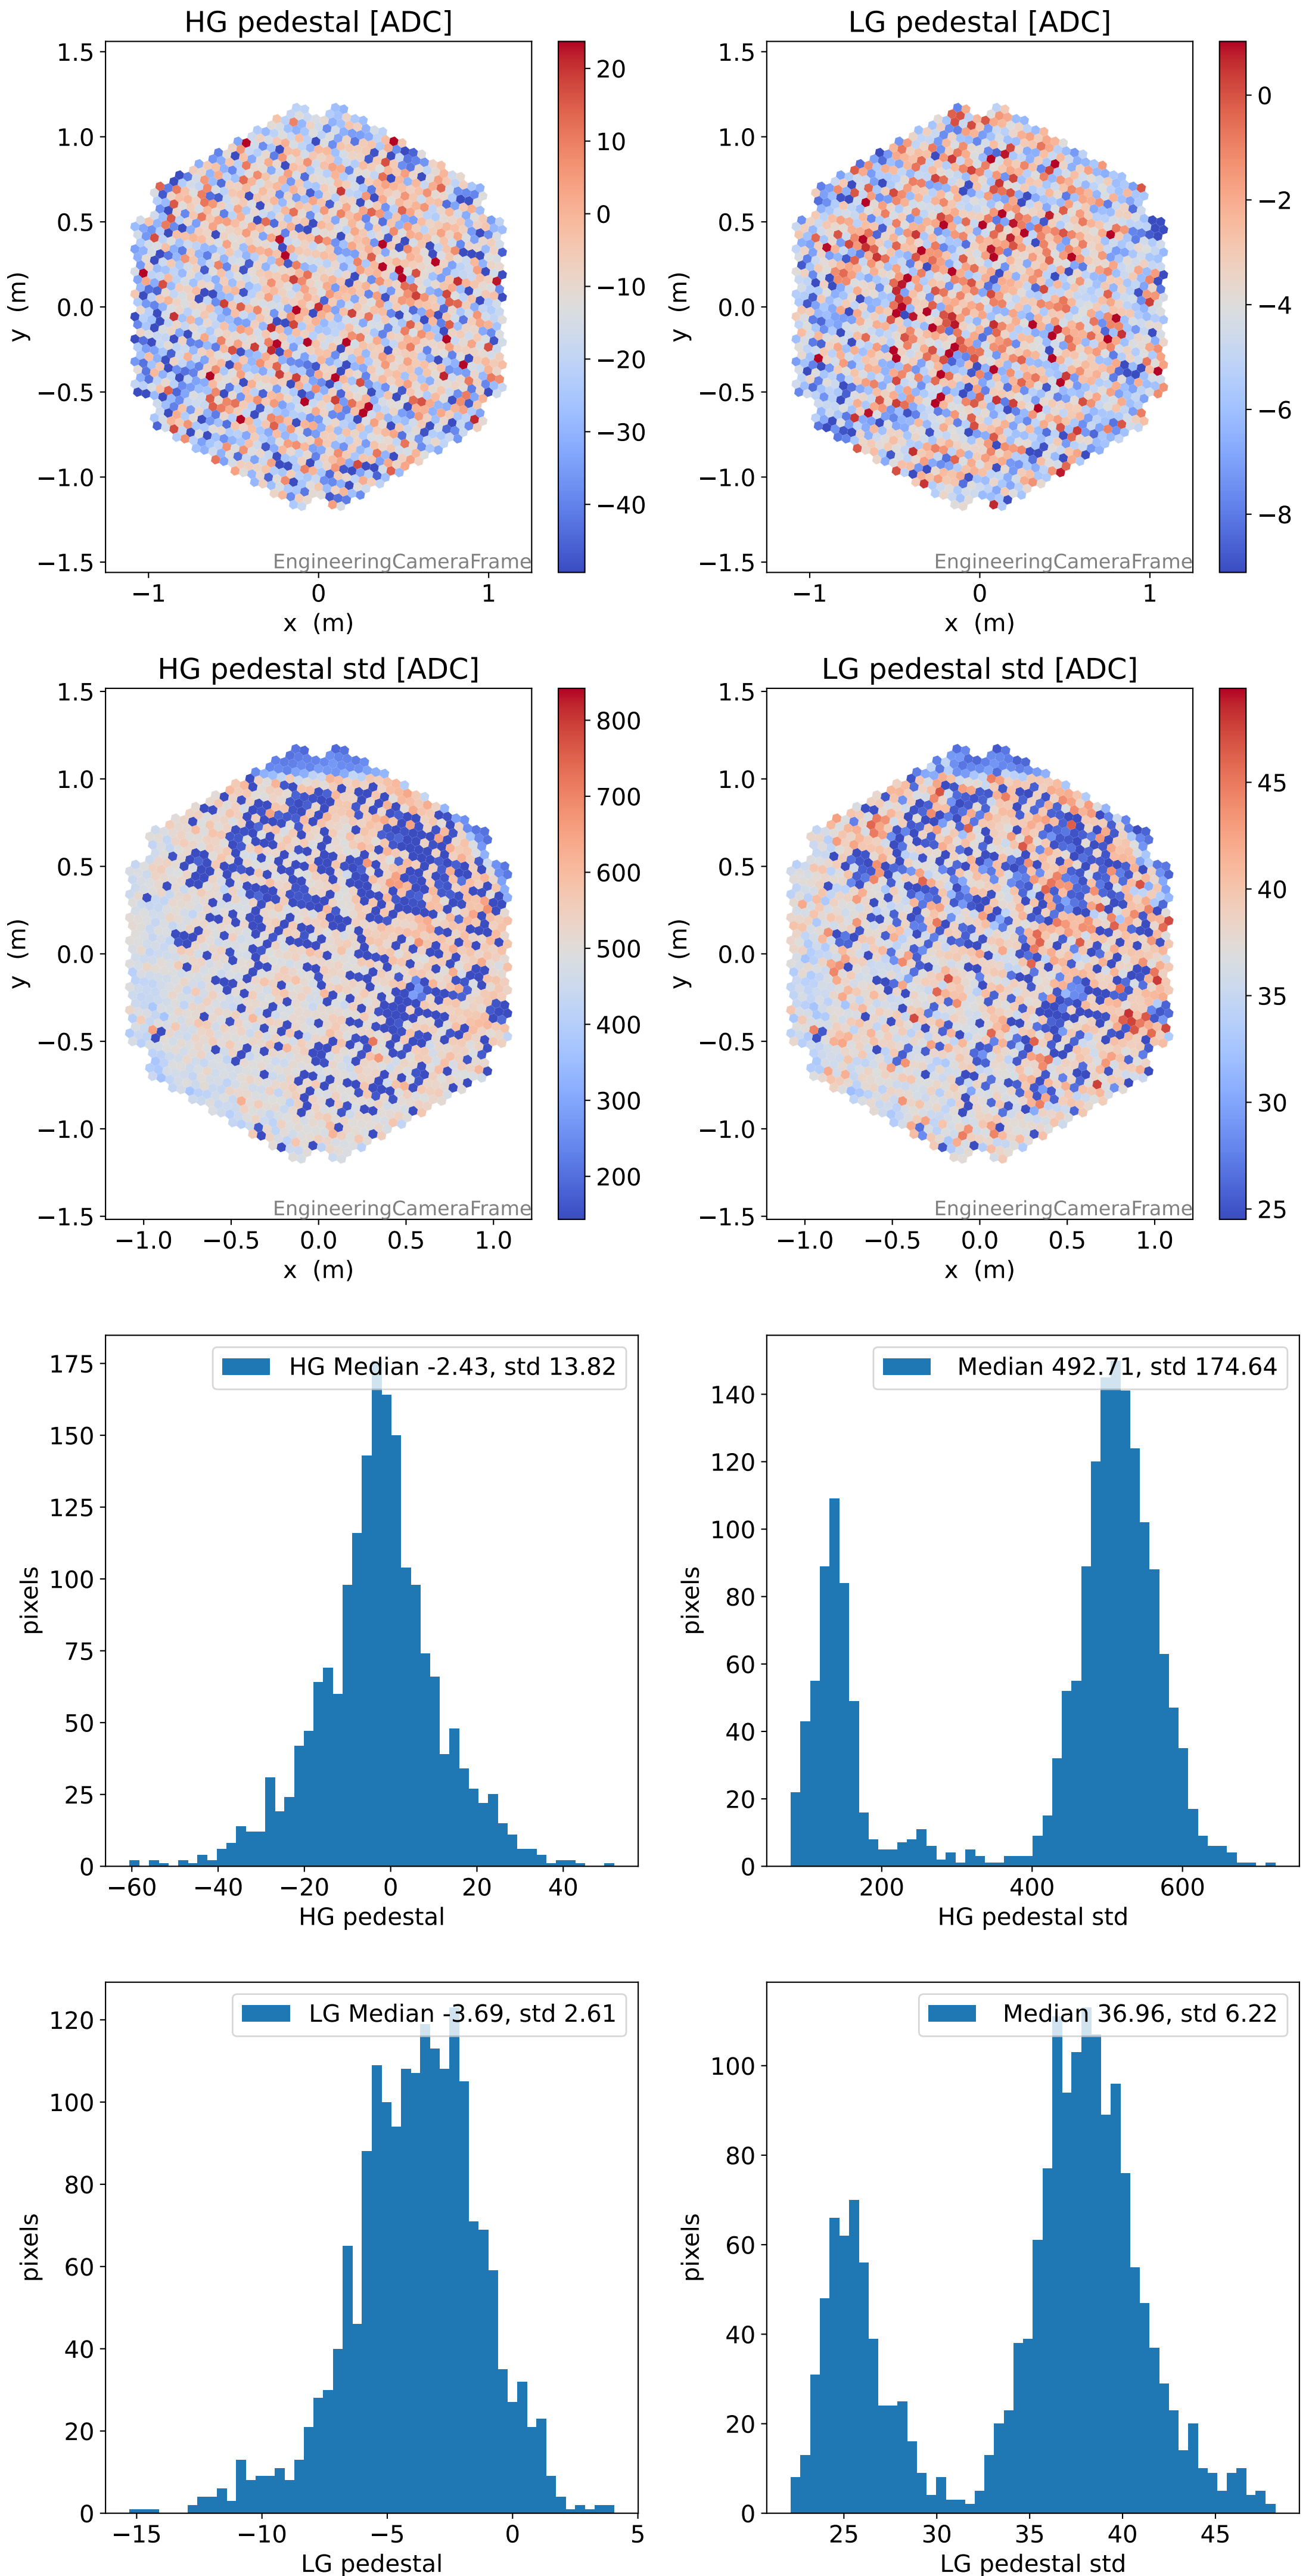

Run 11285, integration on 12 samples

Run 11285, pixel 0

Run 11285, pixel 0