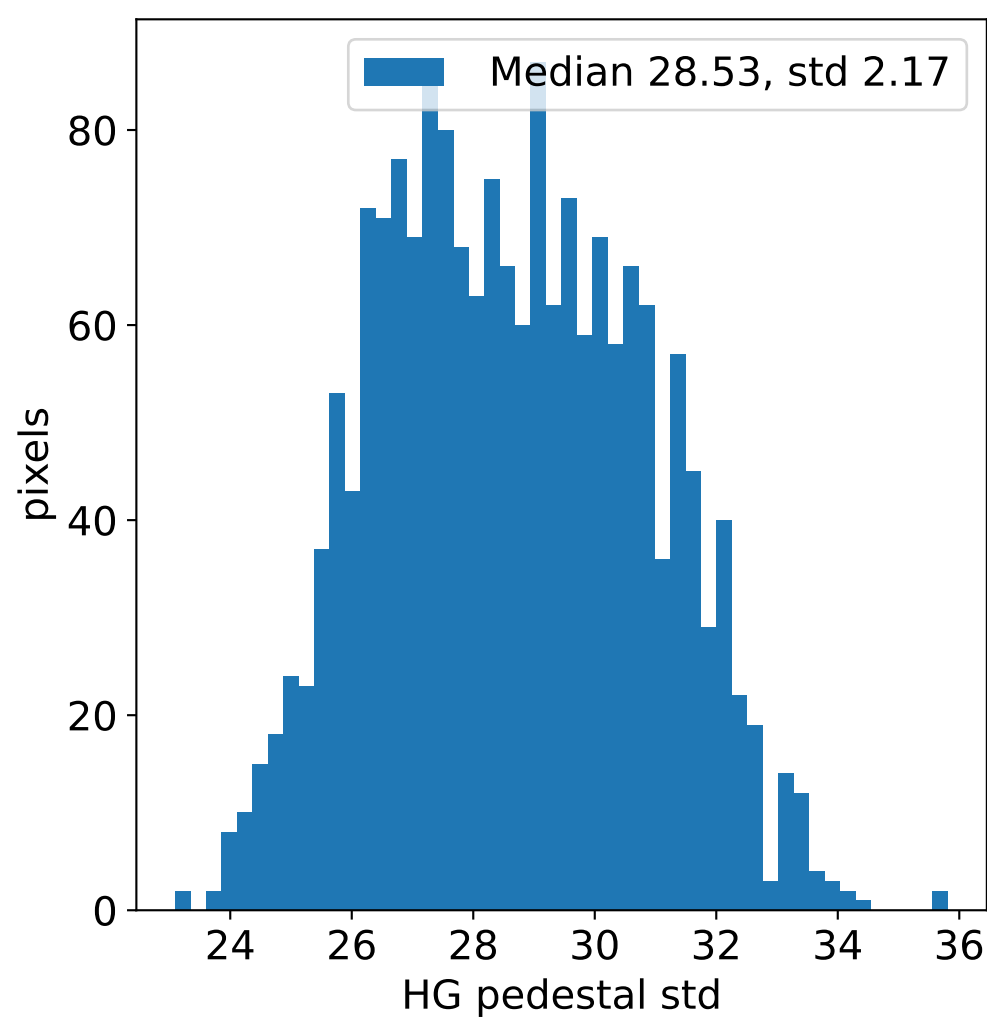

# Run 11337, integration on 12 samples

# Run 11337, pixel 0