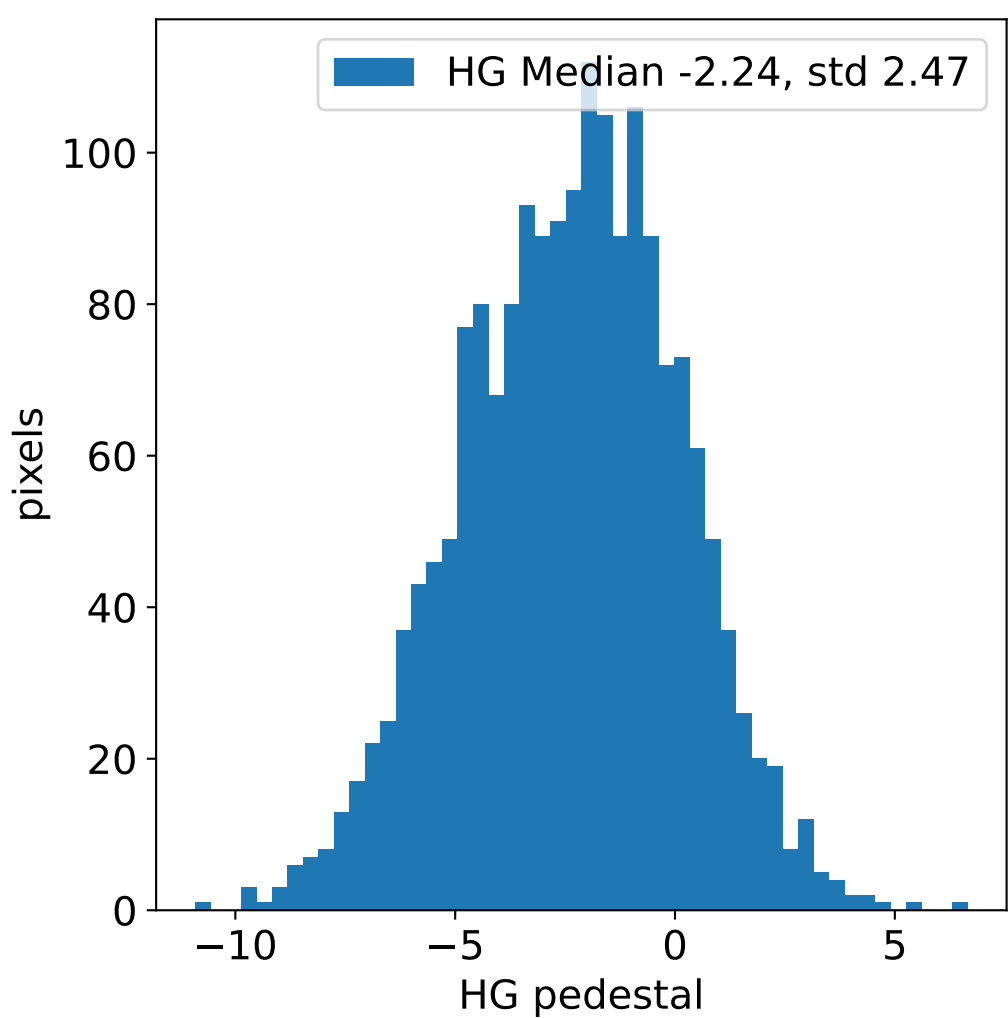

# Run 11337, integration on 12 samples

# Run 11337, pixel 0