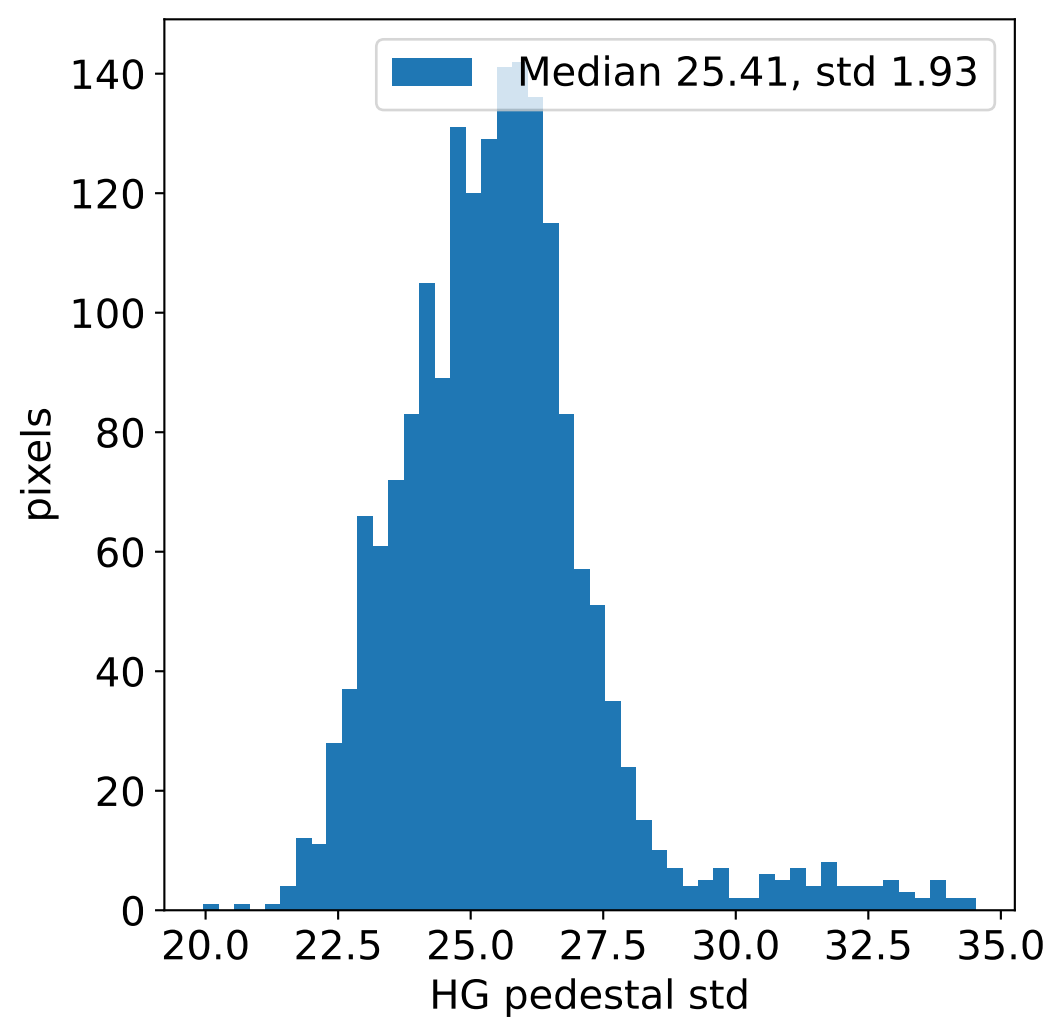

Run 11345, integration on 12 samples

Run 11345, pixel 0

Run 11345, pixel 0