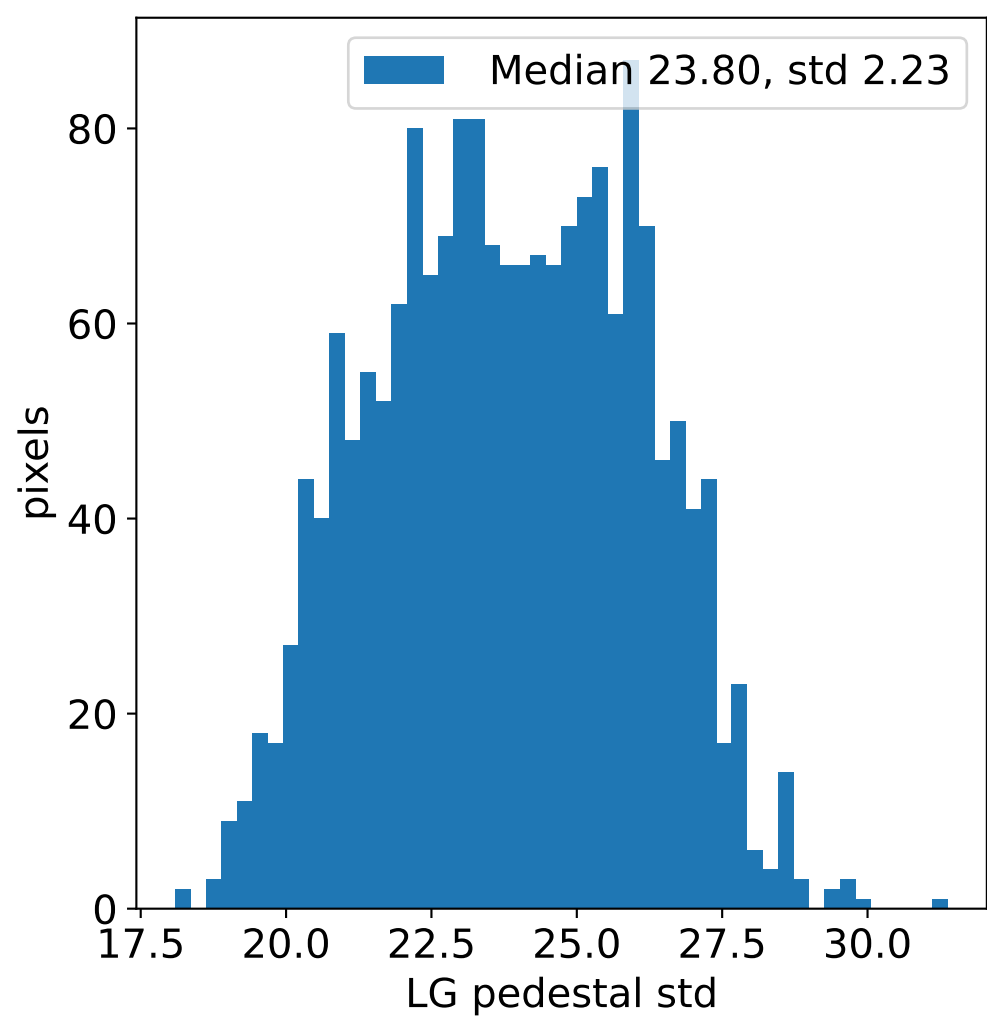

# Run 11365, integration on 12 samples

# Run 11365, pixel 0