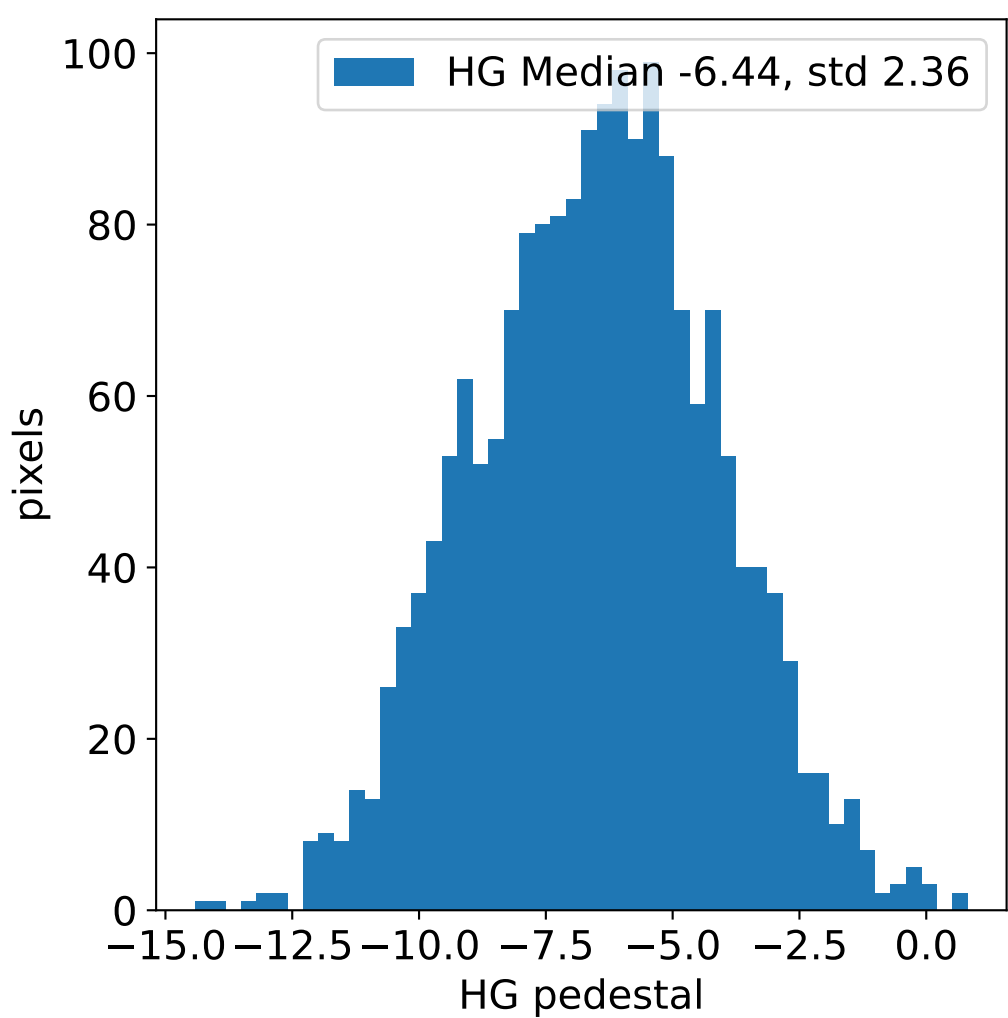

Run 11400, integration on 12 samples

Run 11400, pixel 0

Run 11400, pixel 0