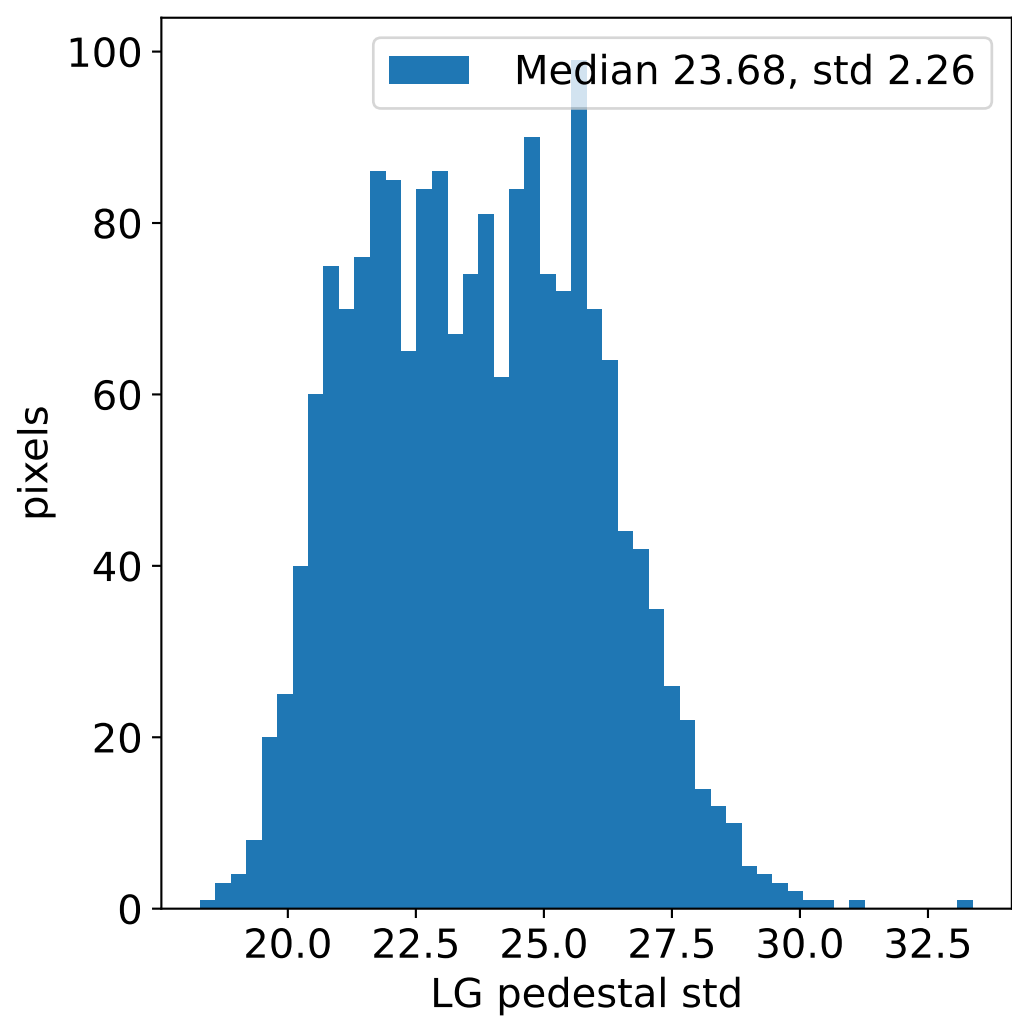

Run 11400, integration on 12 samples

Run 11400, pixel 0

Run 11400, pixel 0