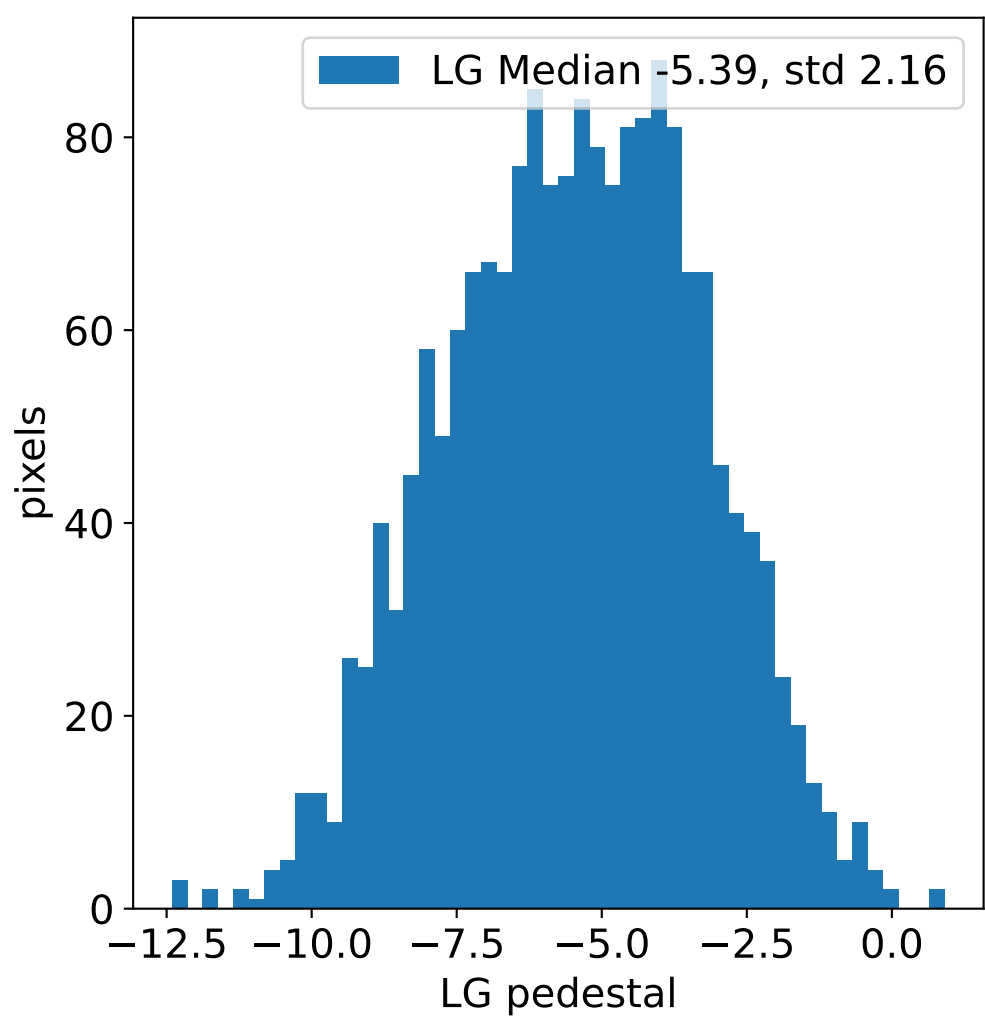

Run 11400, integration on 12 samples

Run 11400, pixel 0

Run 11400, pixel 0