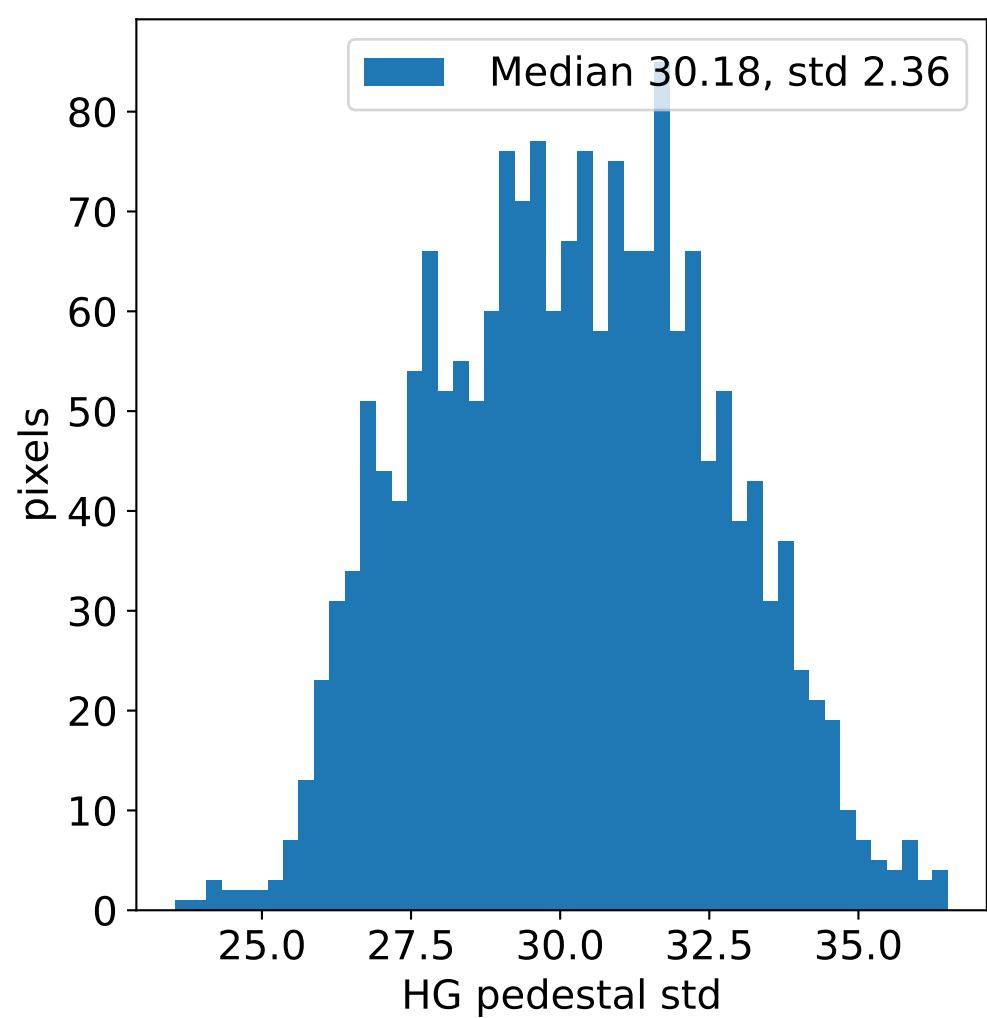

Run 11400, integration on 12 samples

Run 11400, pixel 0

Run 11400, pixel 0