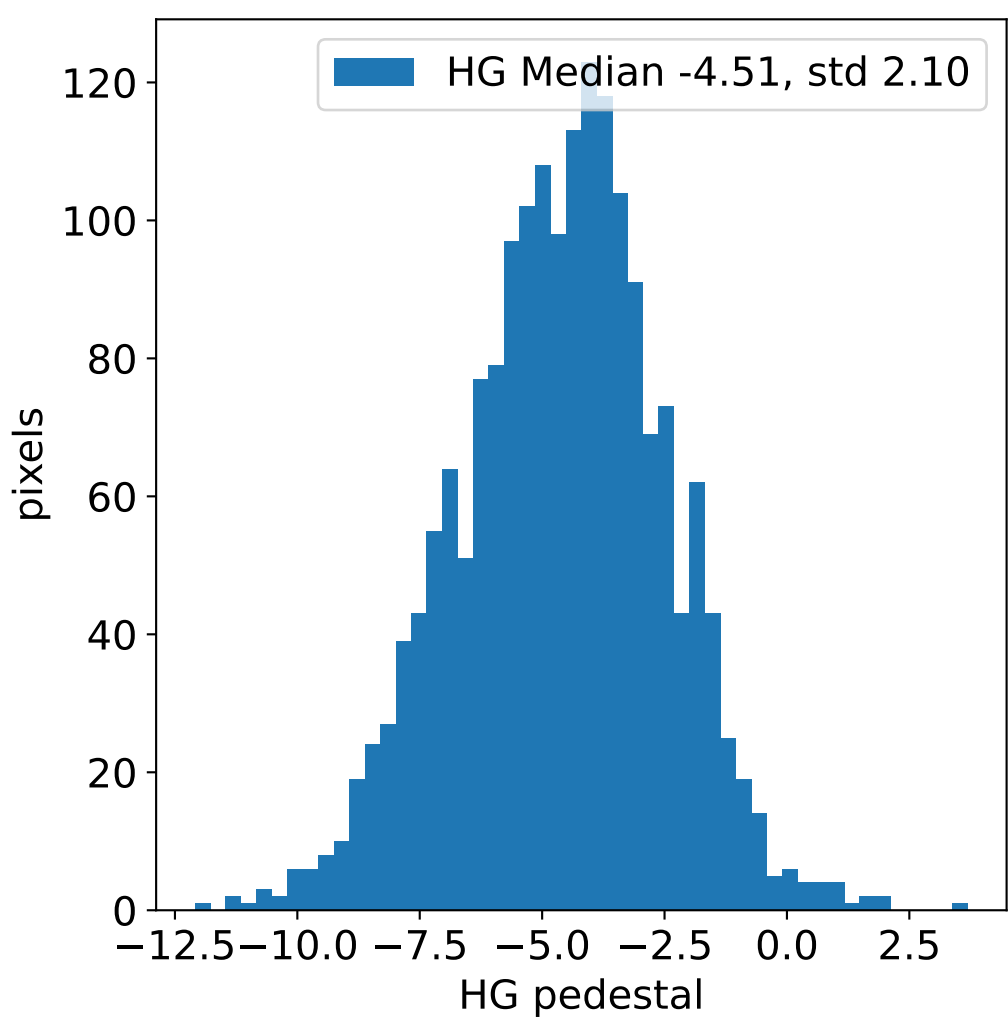

Run 11435, integration on 12 samples

Run 11435, pixel 0

Run 11435, pixel 0