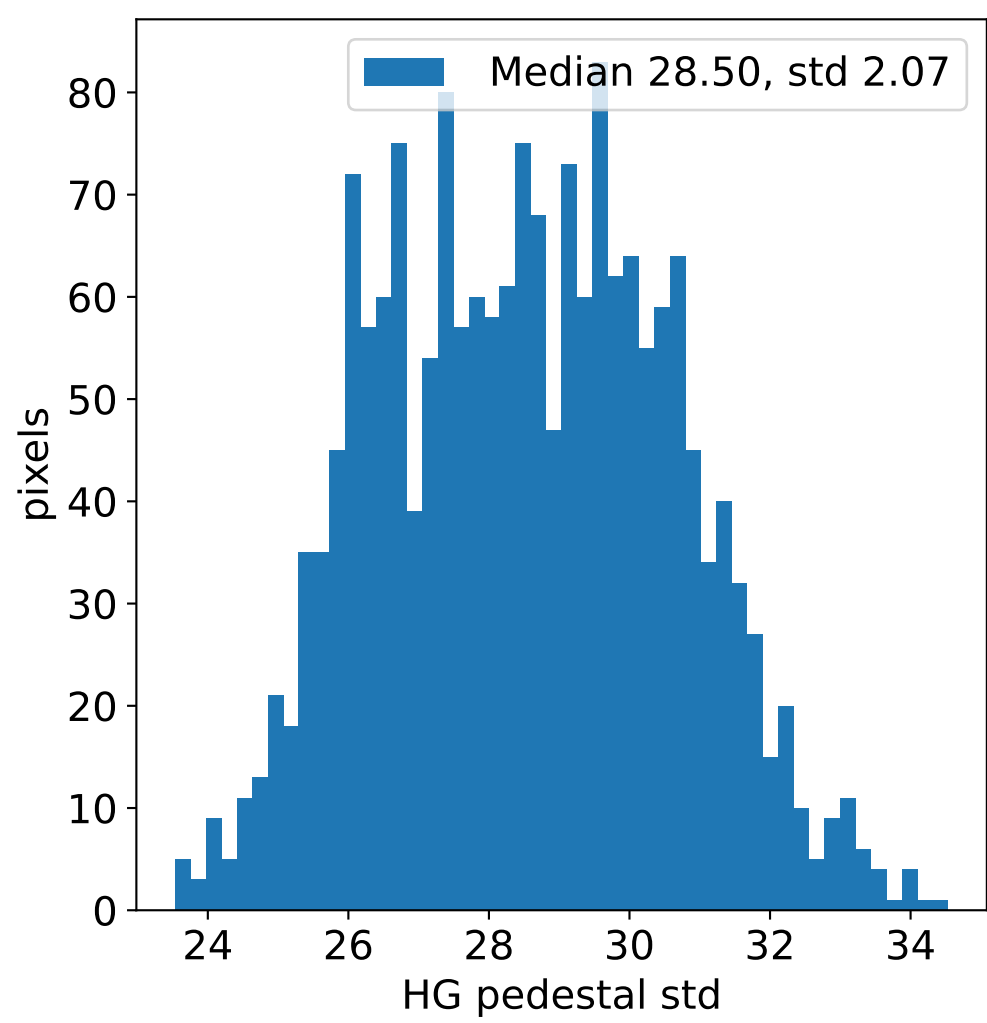

Run 11435, integration on 12 samples

Run 11435, pixel 0

Run 11435, pixel 0