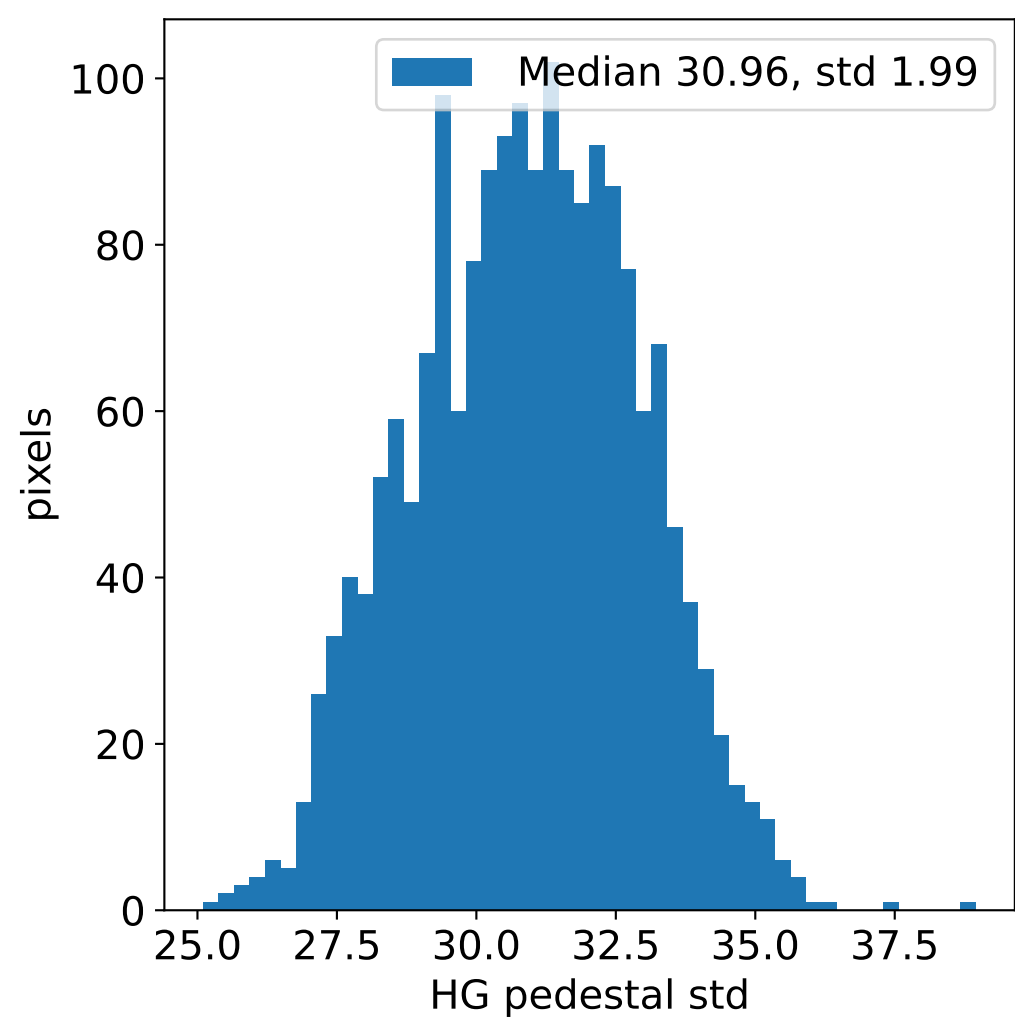

Run 11446, integration on 12 samples

Run 11446, pixel 0

Run 11446, pixel 0