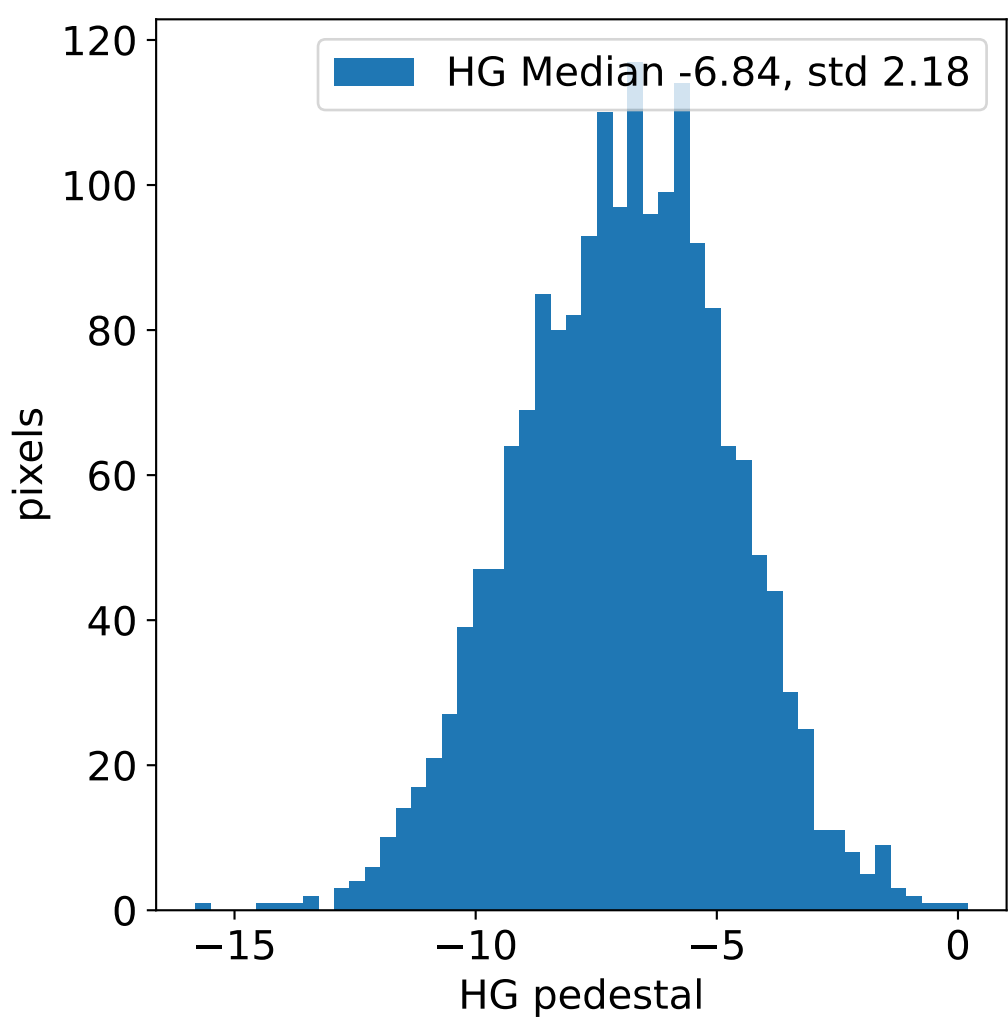

Run 11446, integration on 12 samples

Run 11446, pixel 0

Run 11446, pixel 0