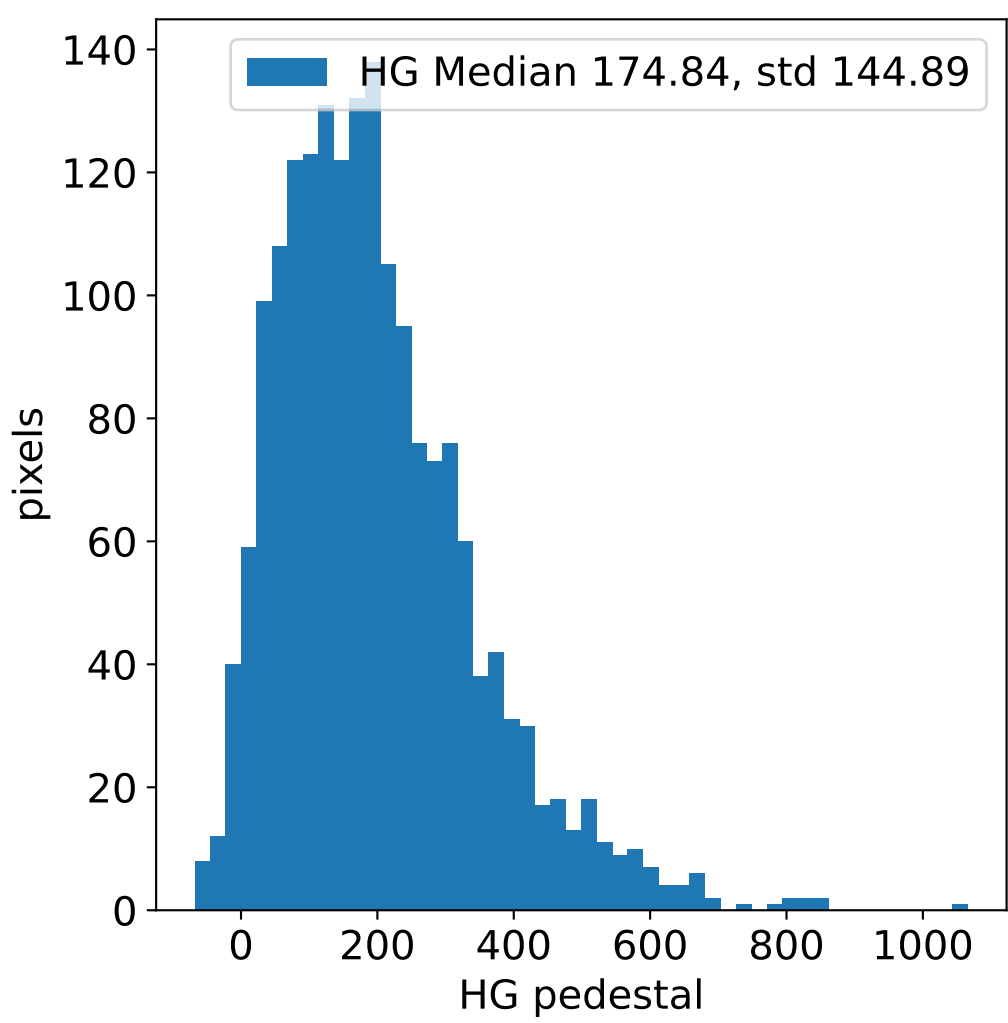

Run 11509, integration on 12 samples

Run 11509, pixel 0

Run 11509, pixel 0