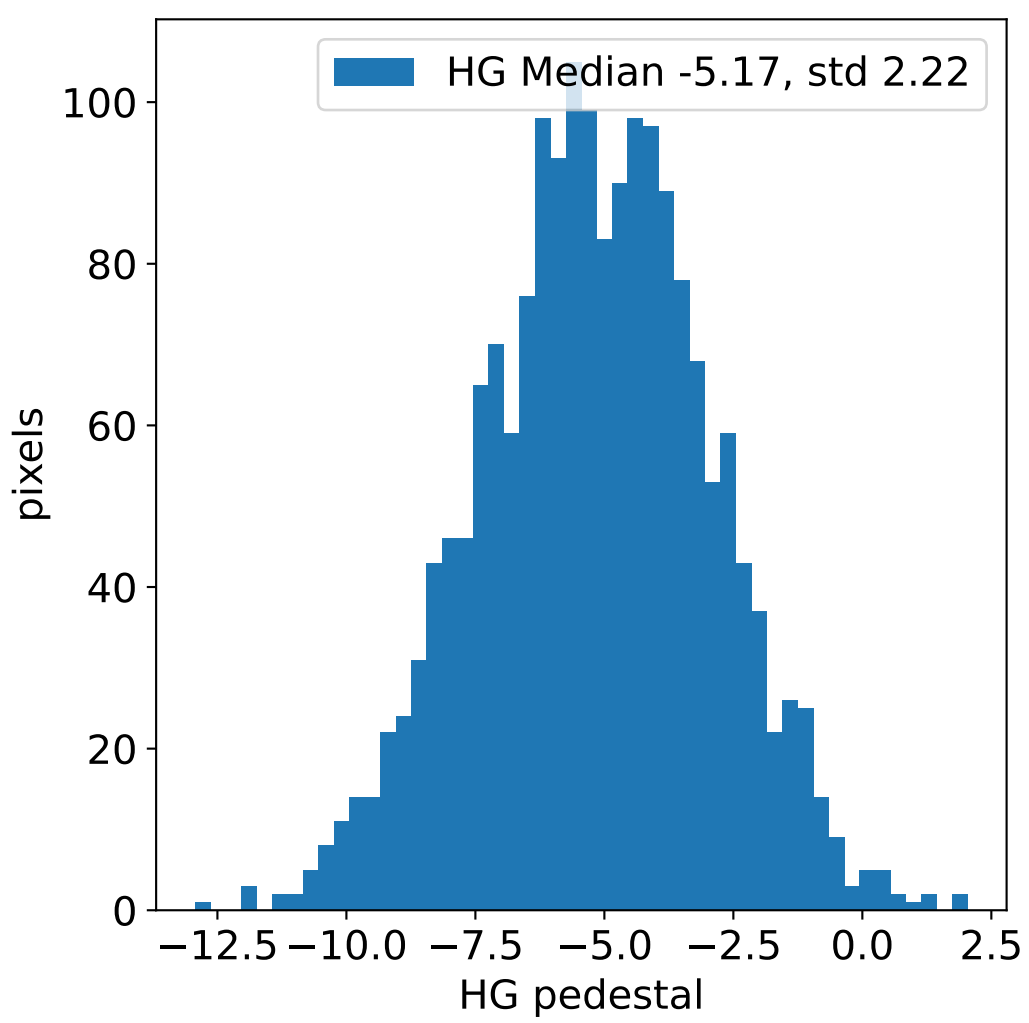

Run 11544, integration on 12 samples

Run 11544, pixel 0

Run 11544, pixel 0