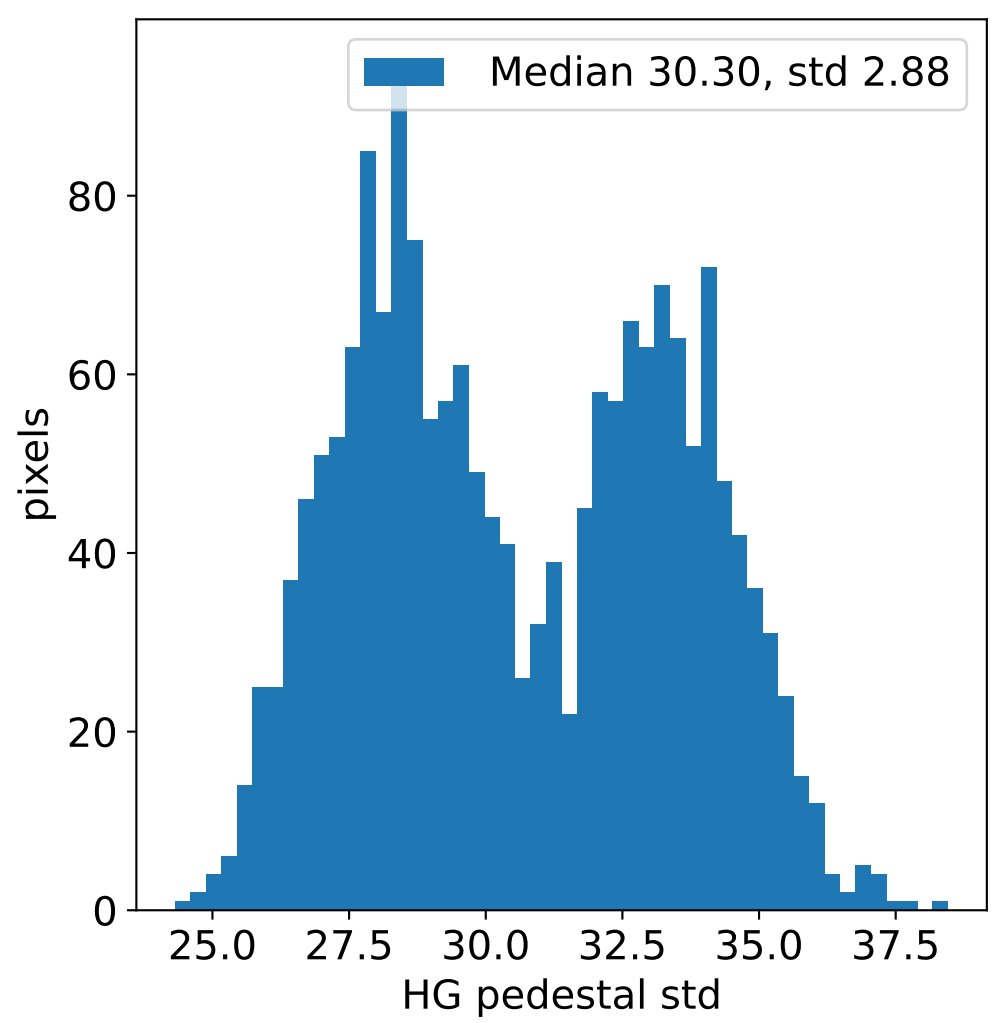

Run 11544, integration on 12 samples

Run 11544, pixel 0

Run 11544, pixel 0