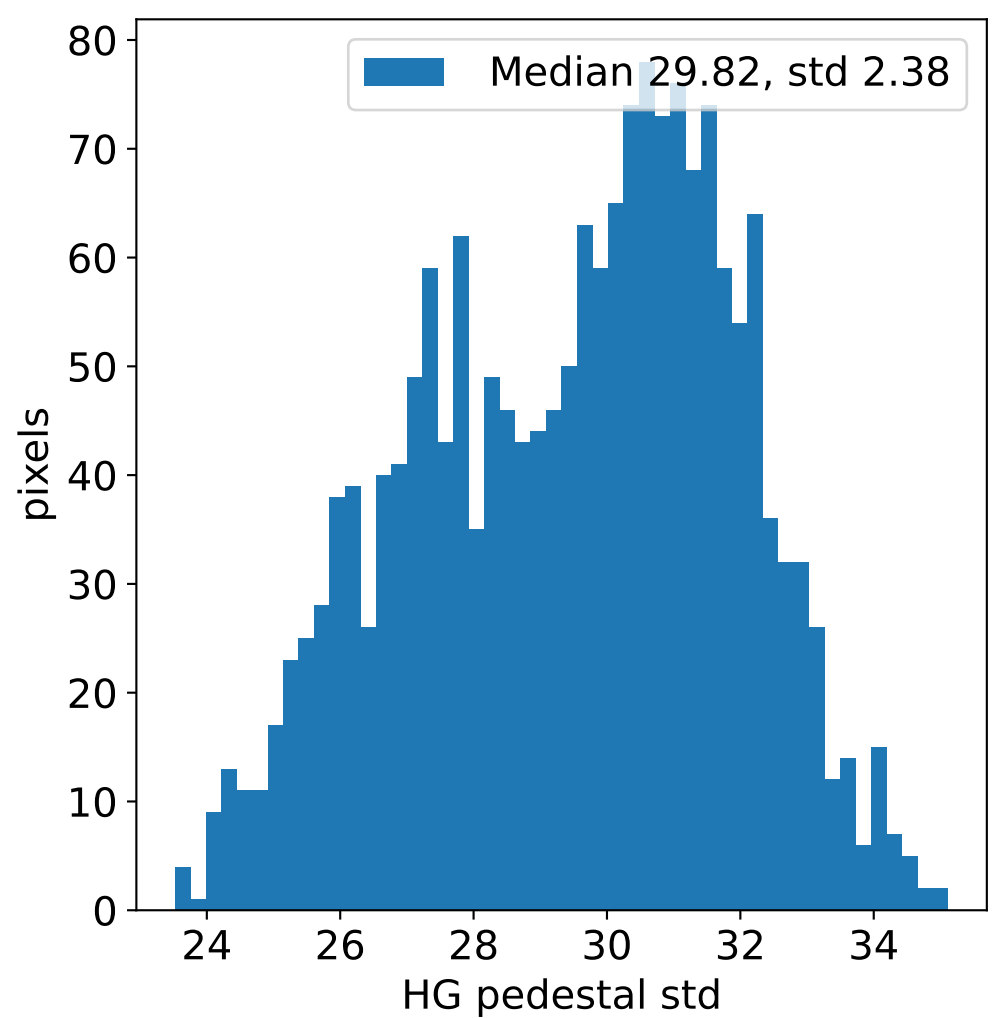

Run 11564, integration on 12 samples

Run 11564, pixel 0

Run 11564, pixel 0