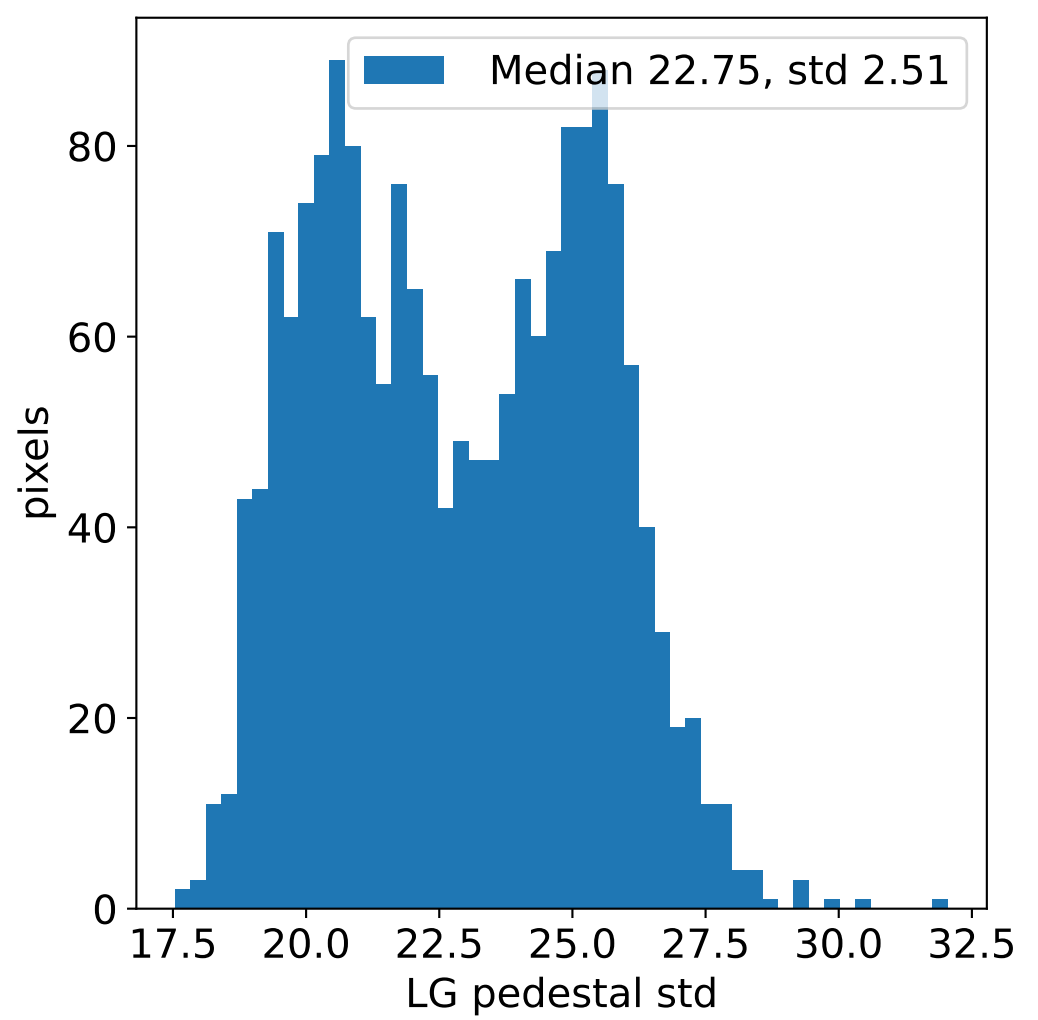

Run 11564, integration on 12 samples

Run 11564, pixel 0

Run 11564, pixel 0