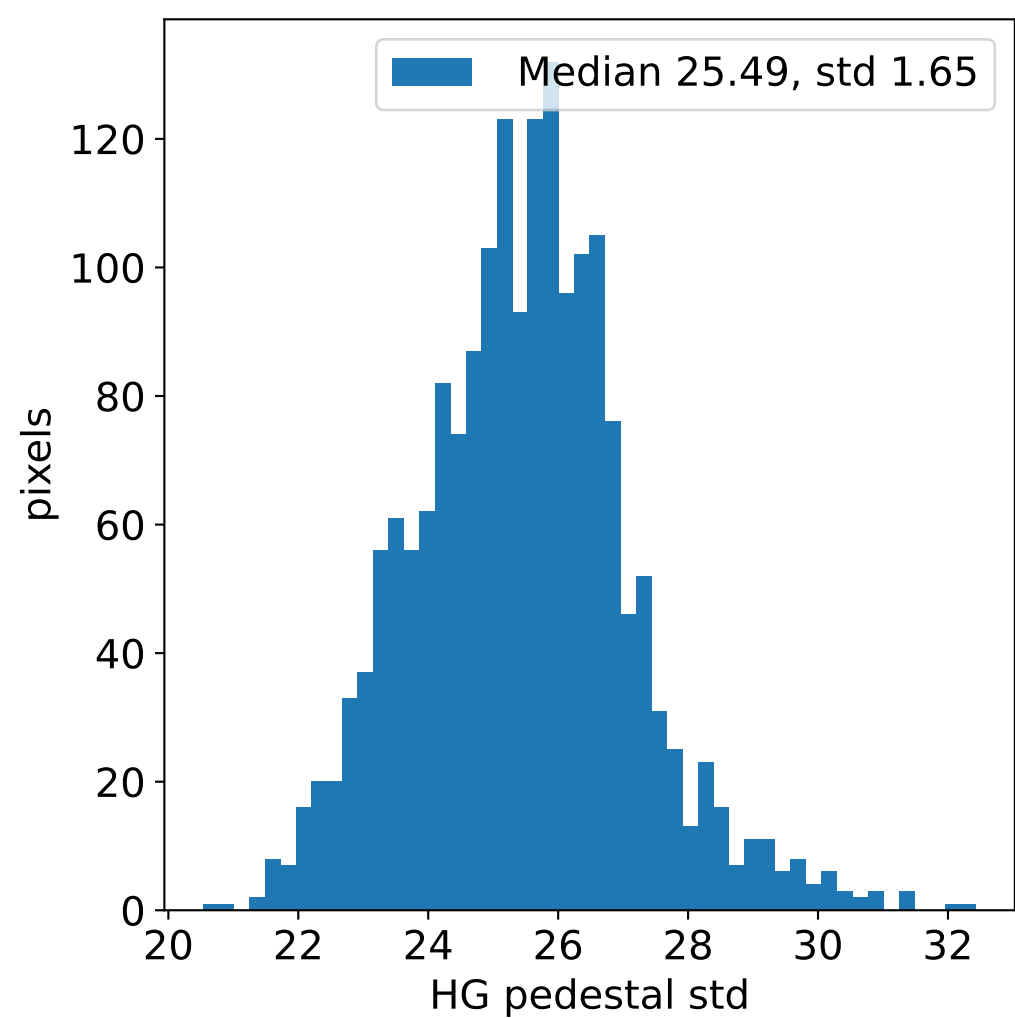

# Run 11601, integration on 12 samples

# Run 11601, pixel 0