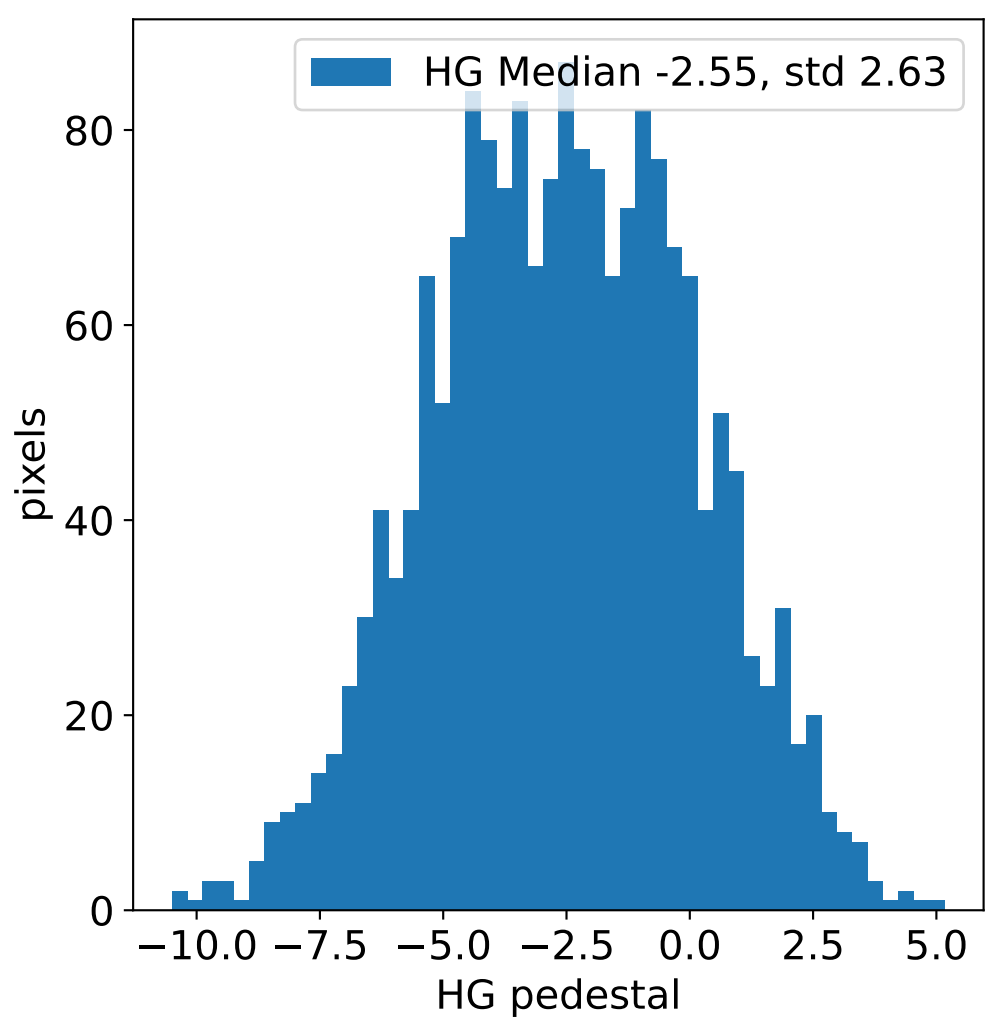

# Run 11601, integration on 12 samples

# Run 11601, pixel 0