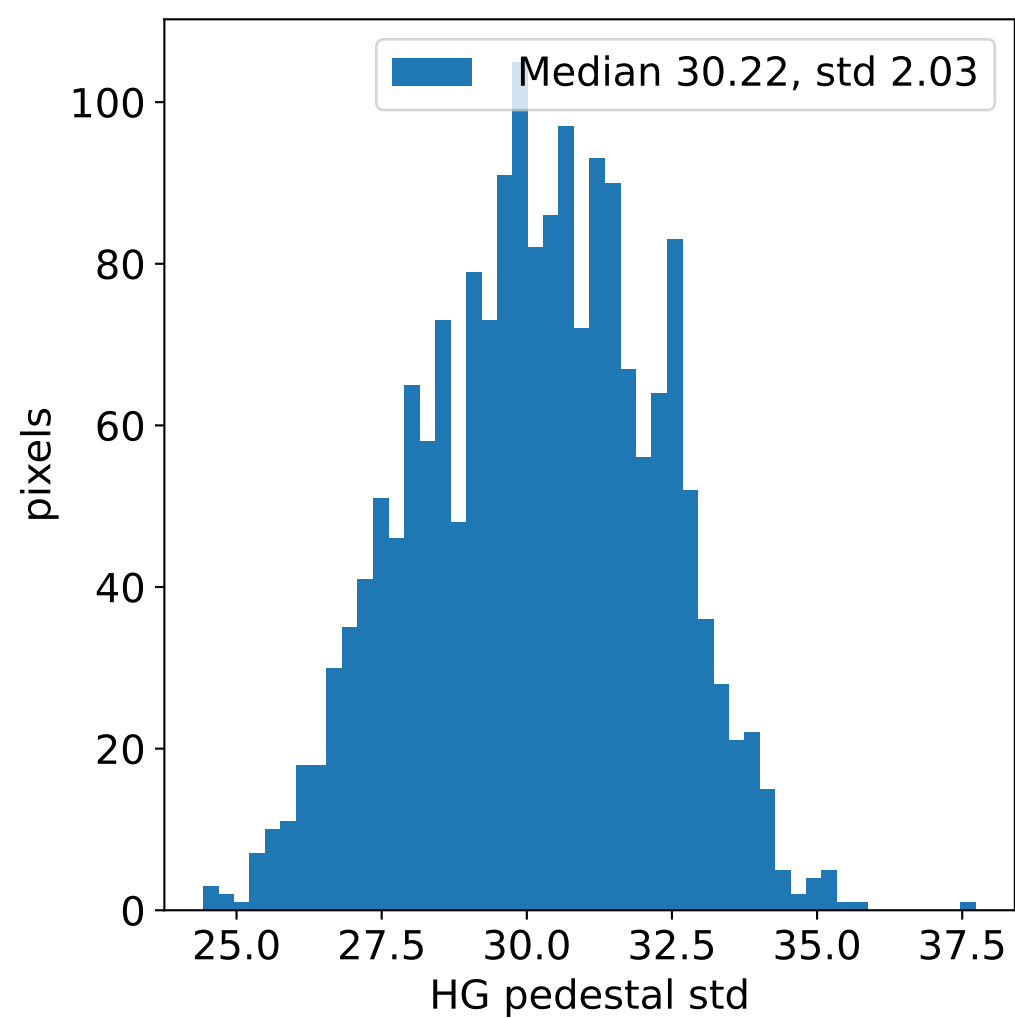

# Run 11607, integration on 12 samples

# Run 11607, pixel 0