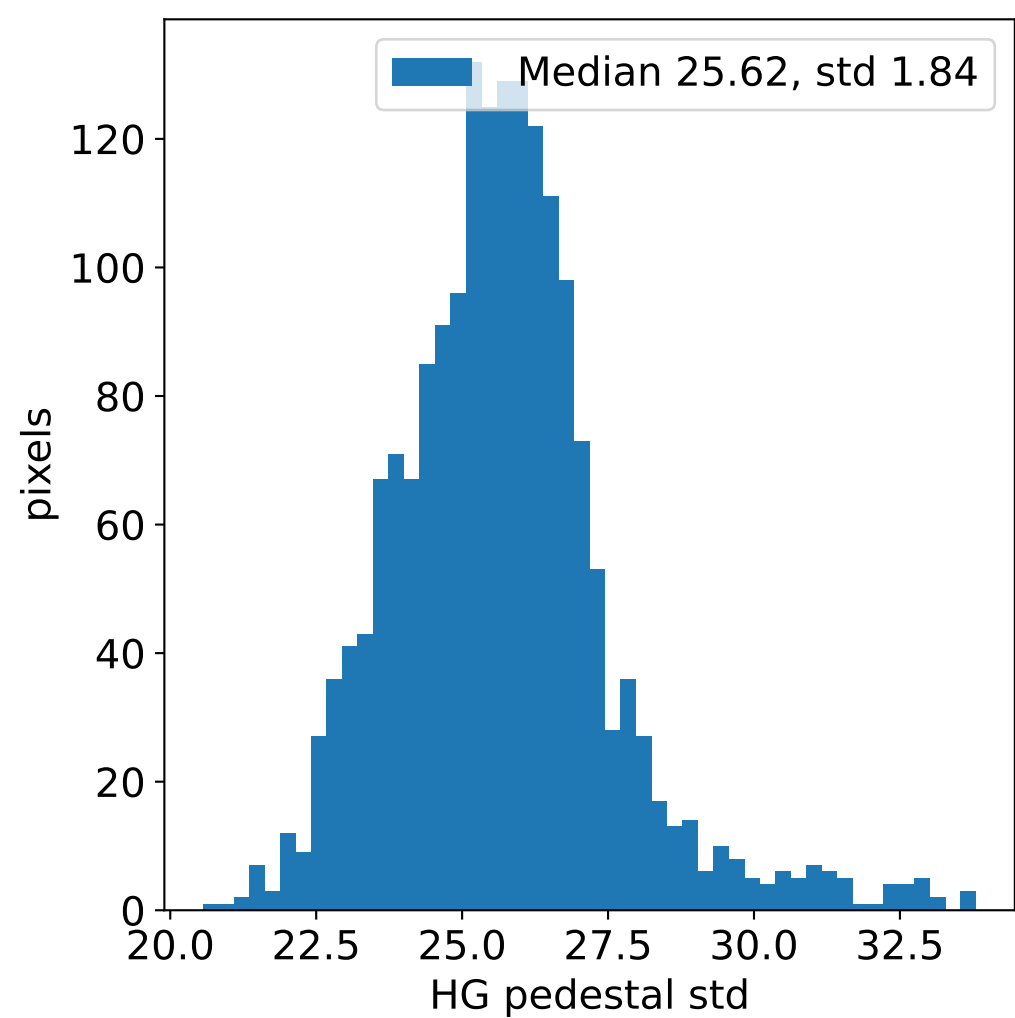

Run 11616, integration on 12 samples

Run 11616, pixel 0

Run 11616, pixel 0