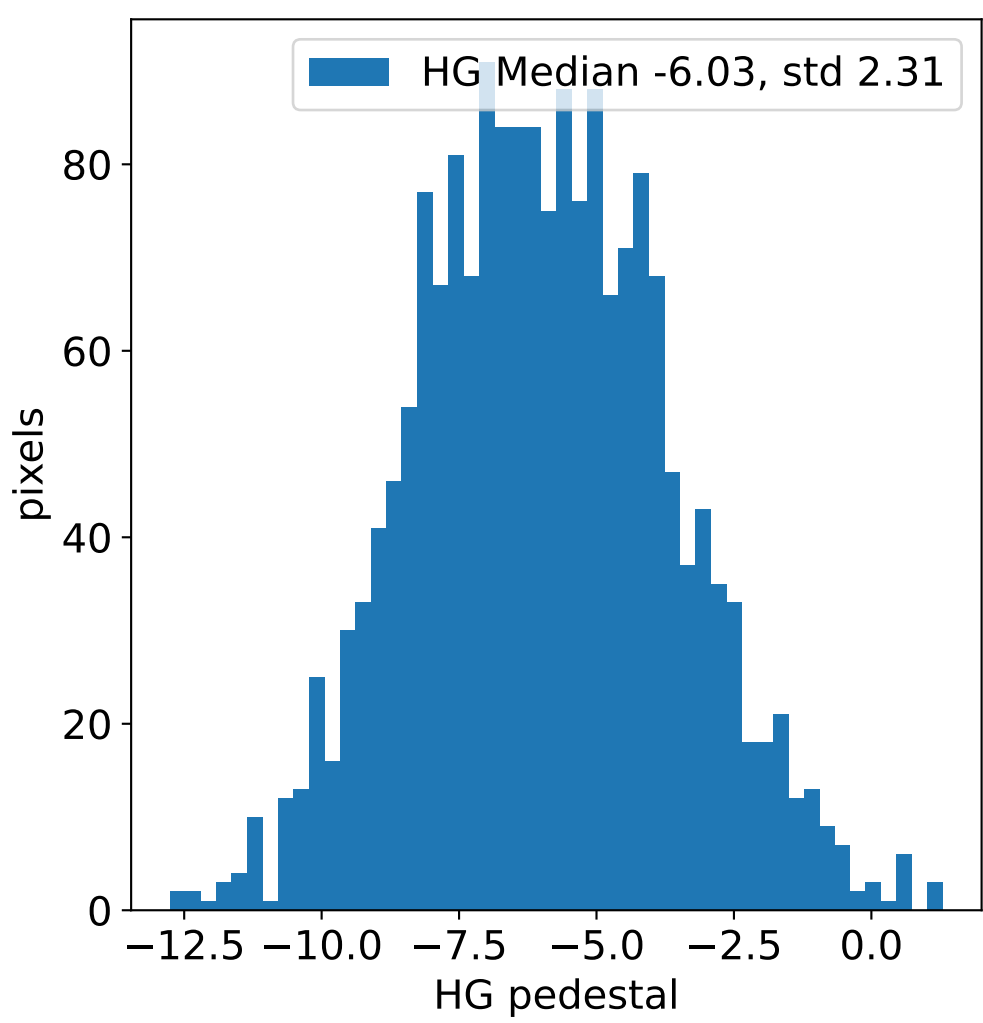

Run 11639, integration on 12 samples

Run 11639, pixel 0

Run 11639, pixel 0