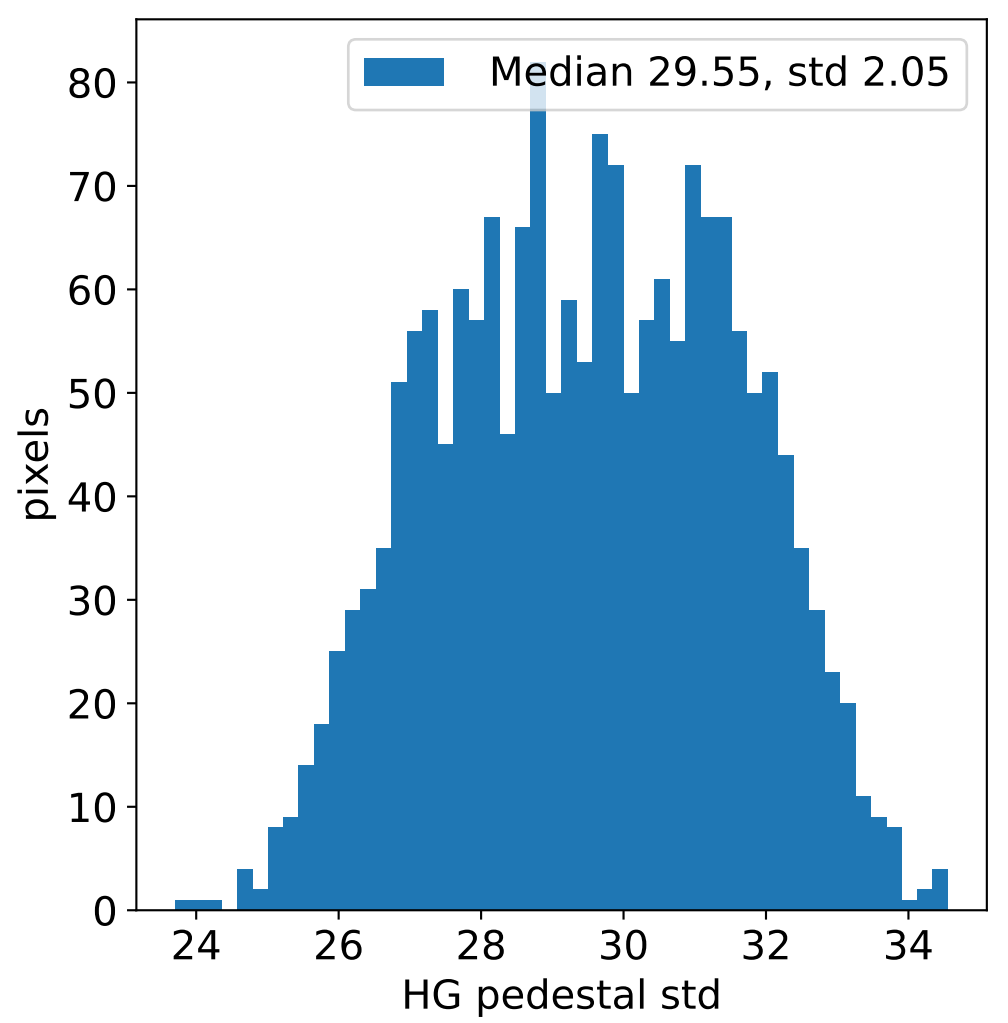

Run 11639, integration on 12 samples

Run 11639, pixel 0

Run 11639, pixel 0