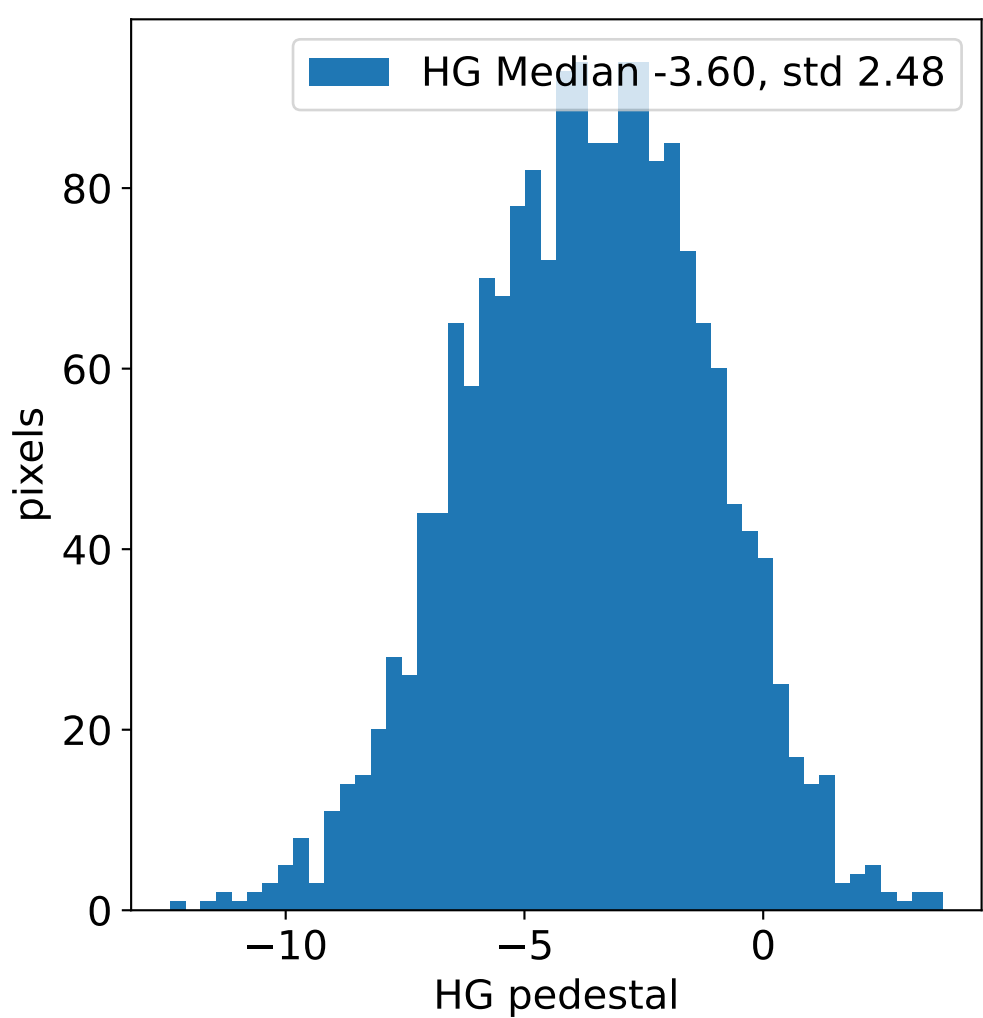

Run 11653, integration on 12 samples

Run 11653, pixel 0

Run 11653, pixel 0