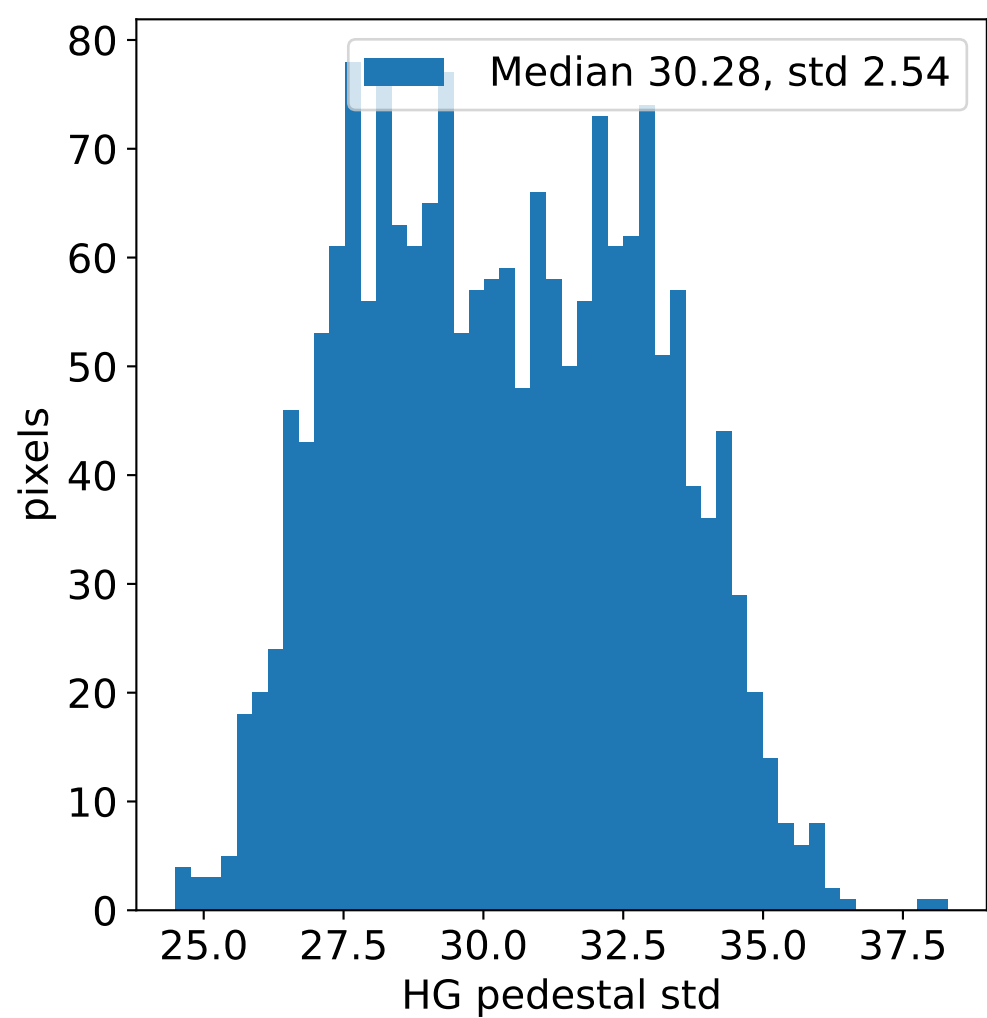

Run 11653, integration on 12 samples

Run 11653, pixel 0

Run 11653, pixel 0