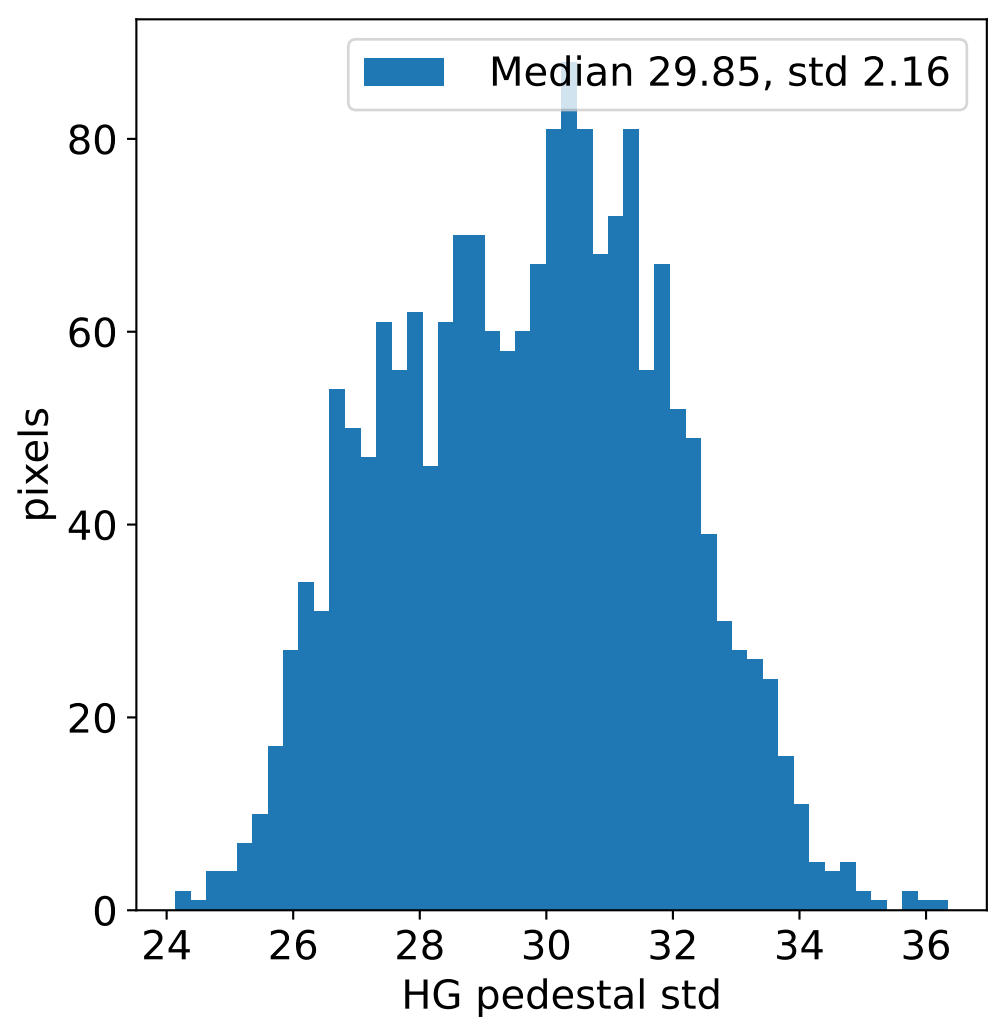

Run 11713, integration on 12 samples

Run 11713, pixel 0

Run 11713, pixel 0