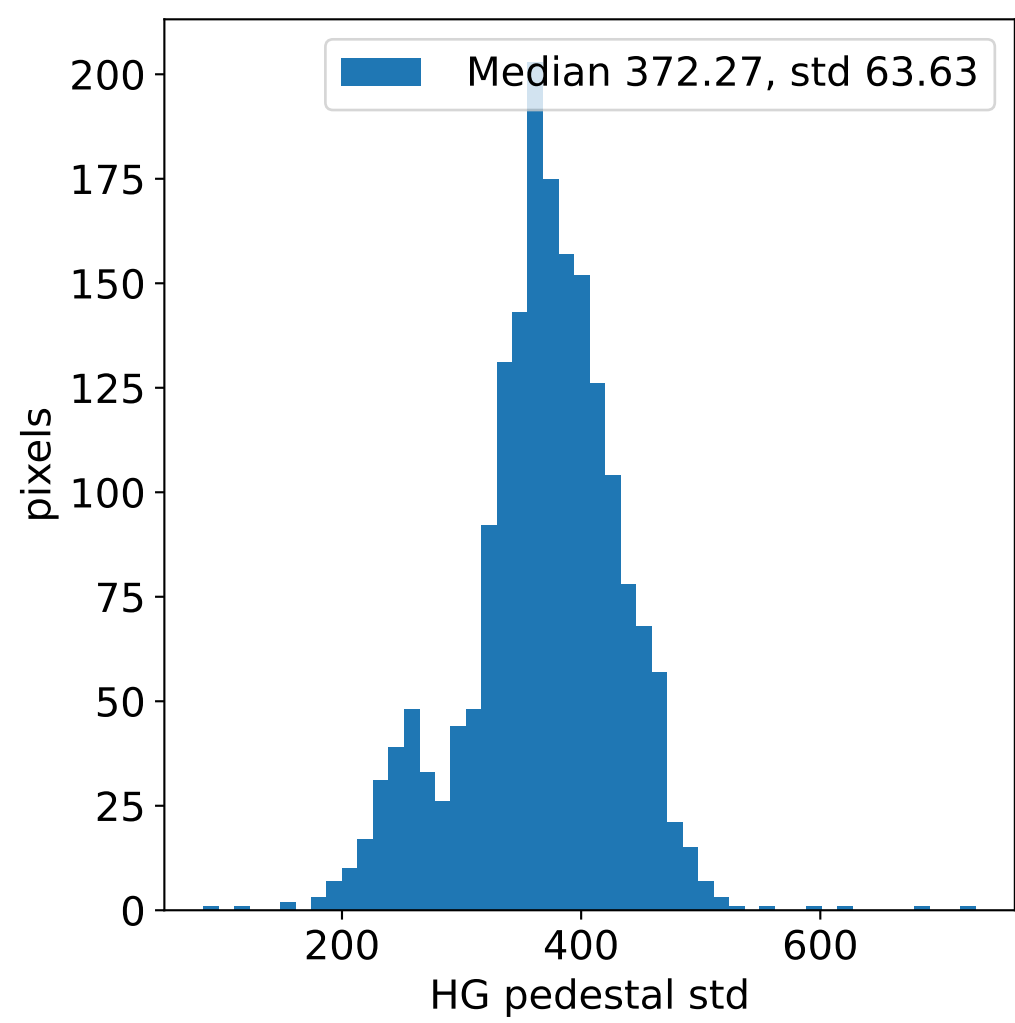

Run 11716, integration on 12 samples

Run 11716, pixel 0

Run 11716, pixel 0