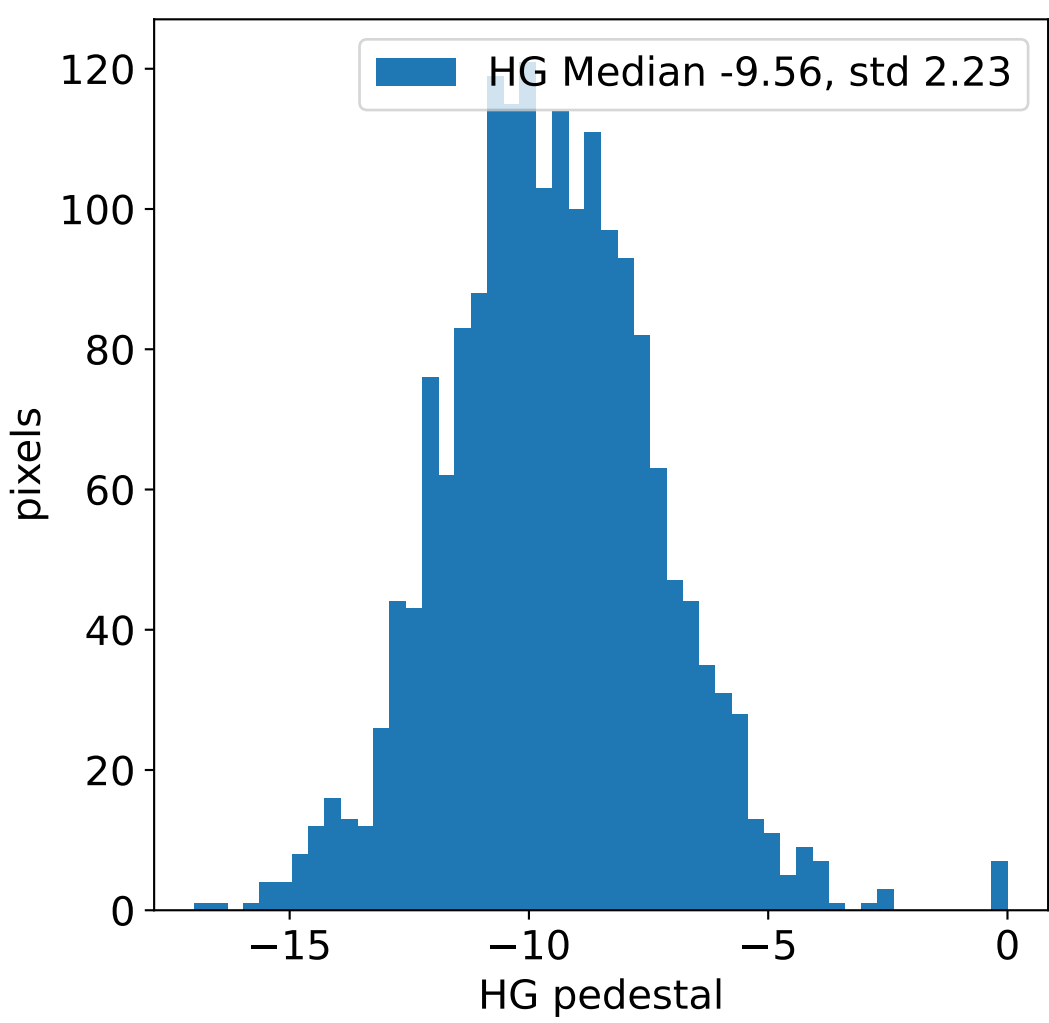

Run 11726, integration on 12 samples

Run 11726, pixel 0

Run 11726, pixel 0