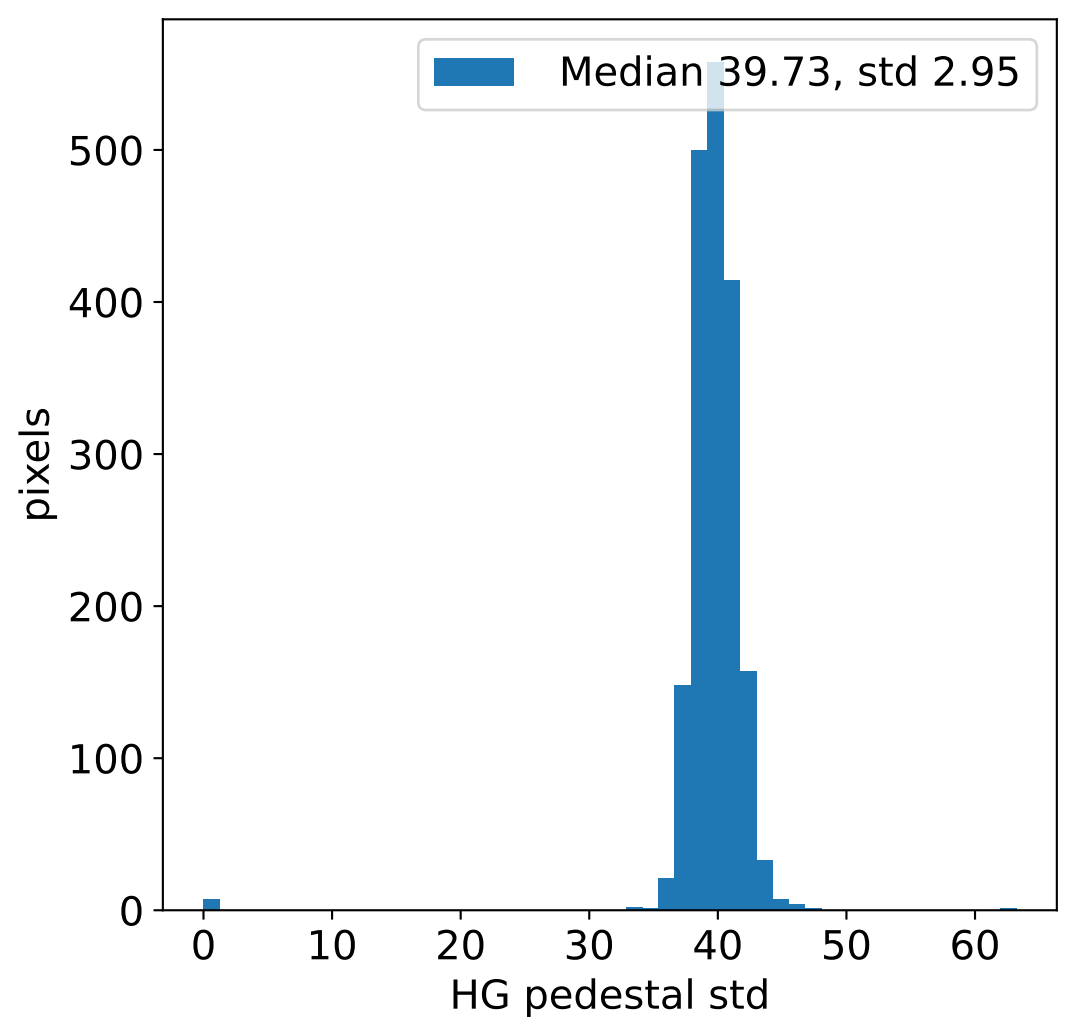

Run 11726, integration on 12 samples

Run 11726, pixel 0

Run 11726, pixel 0