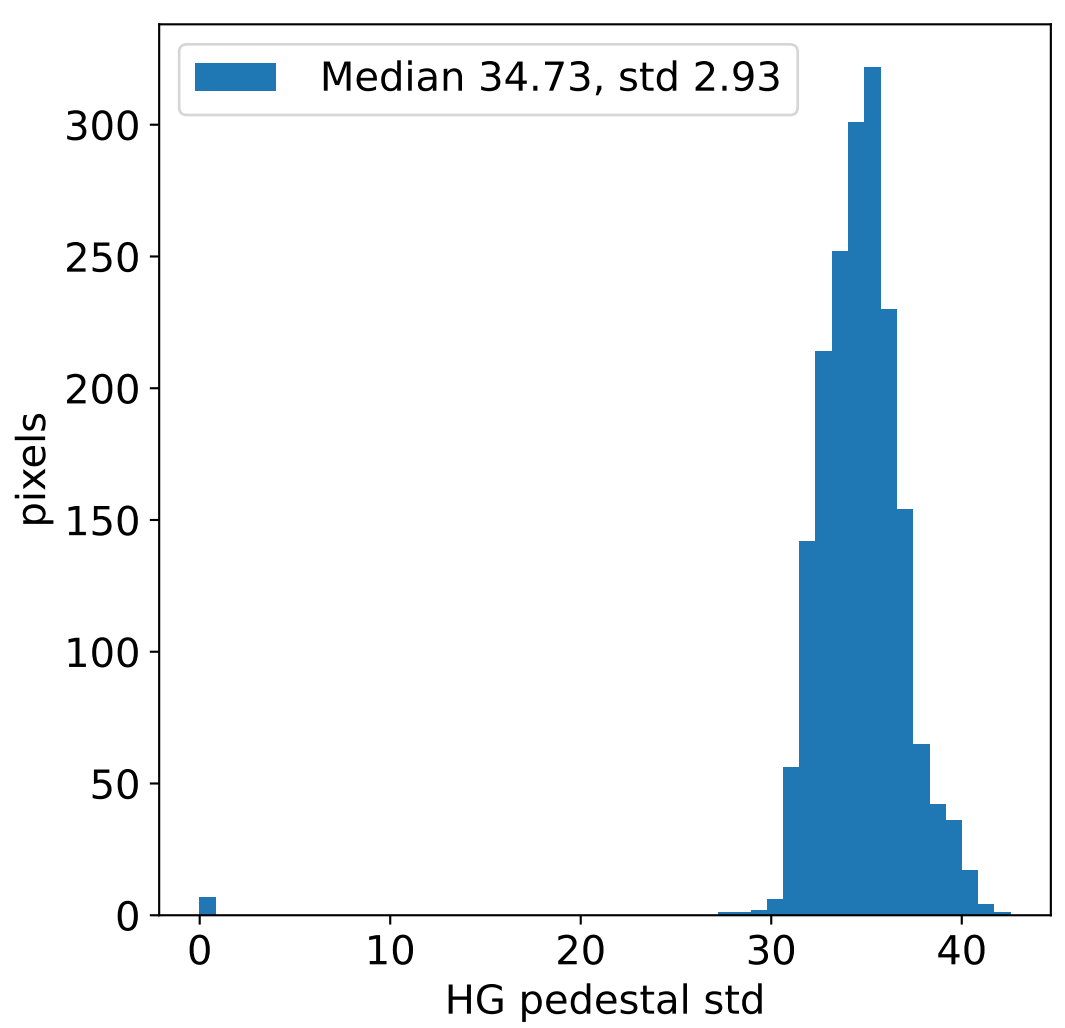

Run 11789, integration on 12 samples

Run 11789, pixel 0

Run 11789, pixel 0