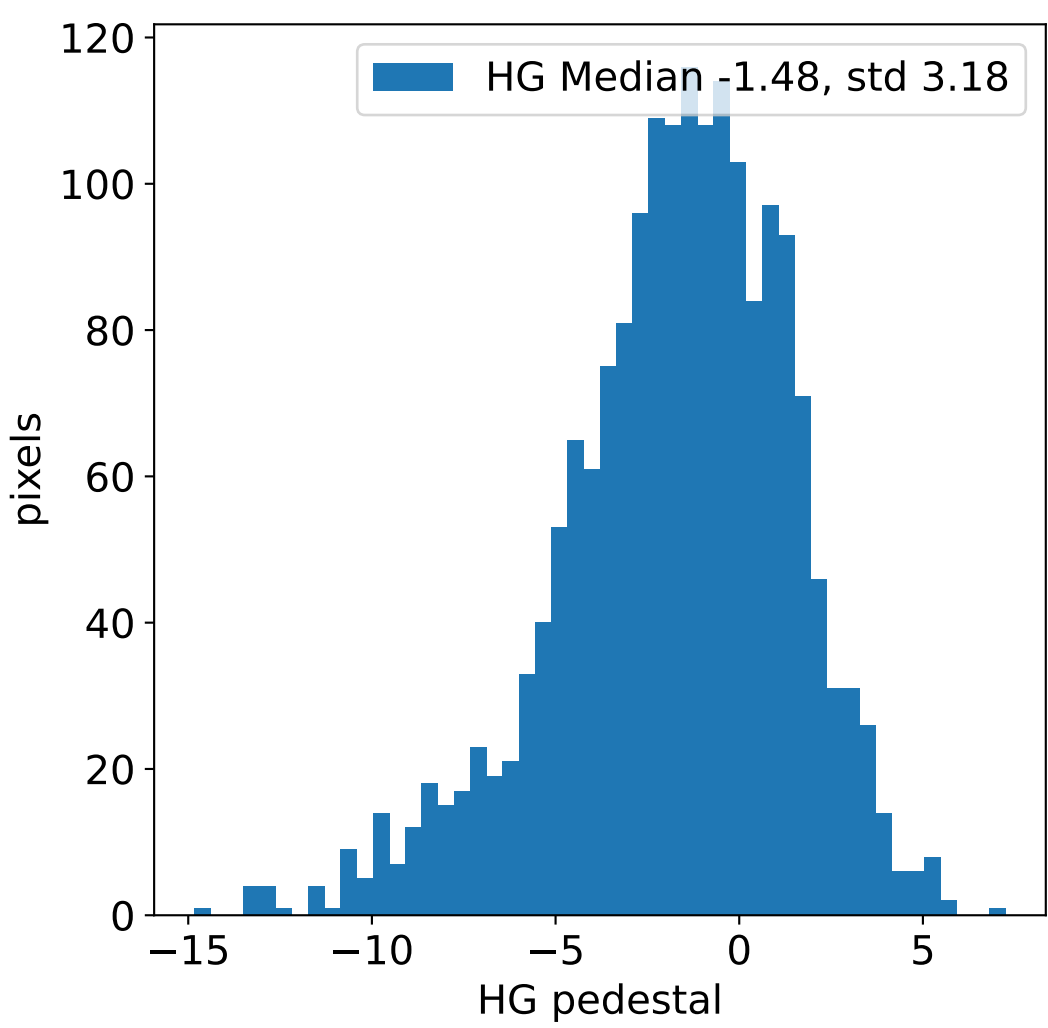

Run 11789, integration on 12 samples

Run 11789, pixel 0

Run 11789, pixel 0