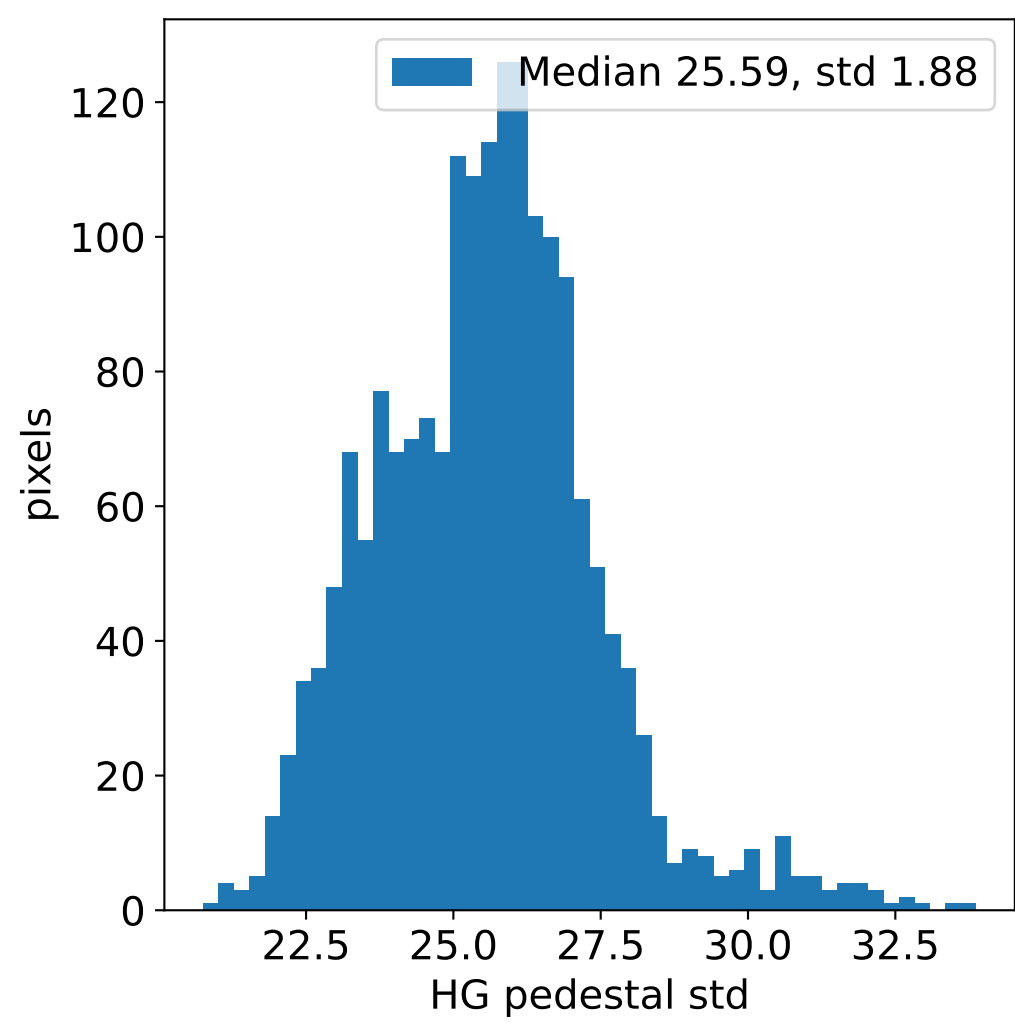

# Run 11856, integration on 12 samples

# Run 11856, pixel 0