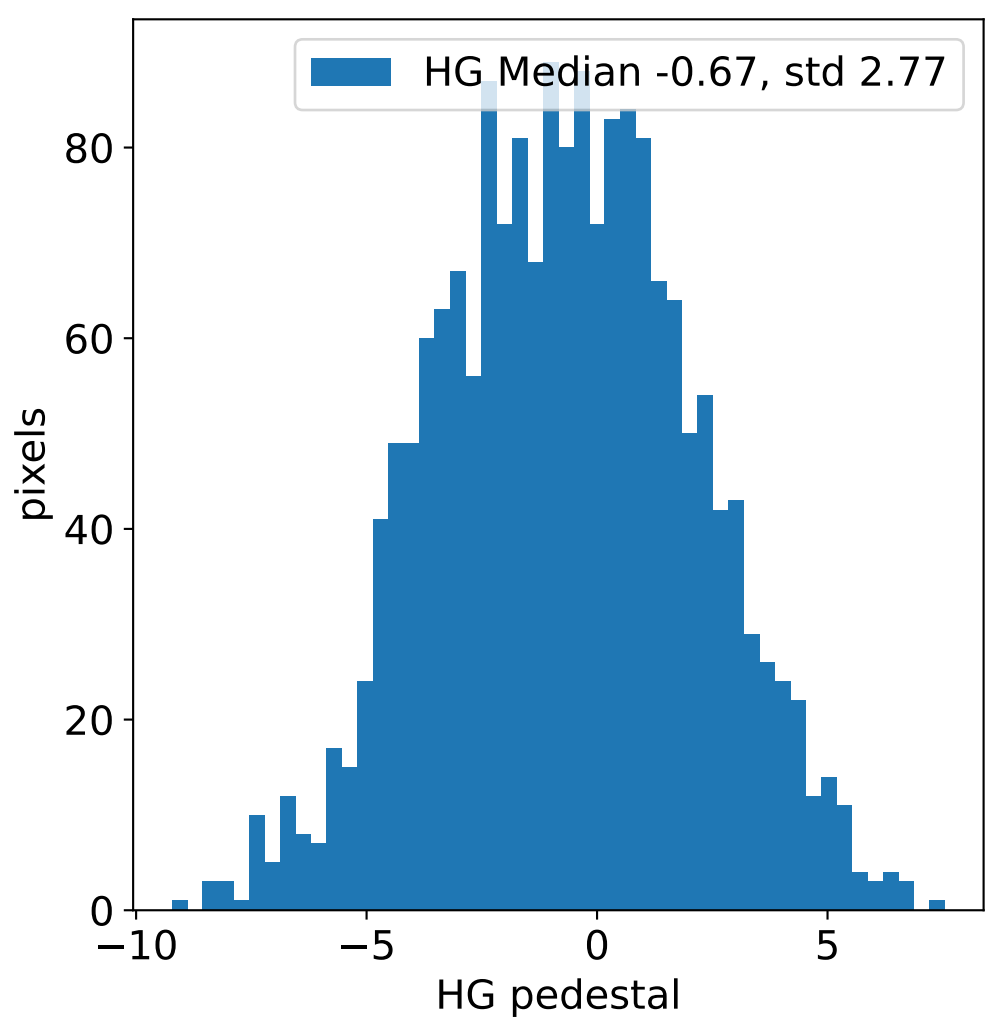

# Run 11856, integration on 12 samples

# Run 11856, pixel 0