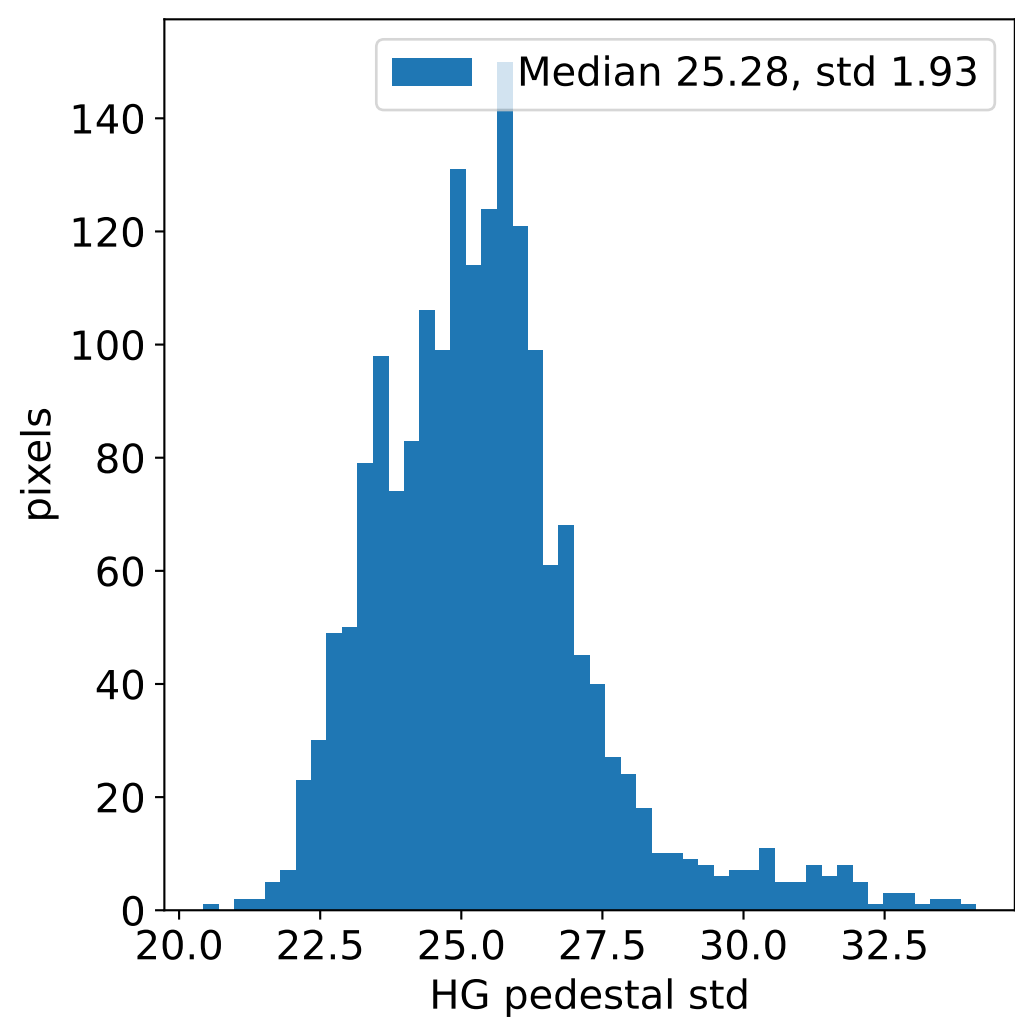

Run 11888, integration on 12 samples

Run 11888, pixel 0

Run 11888, pixel 0