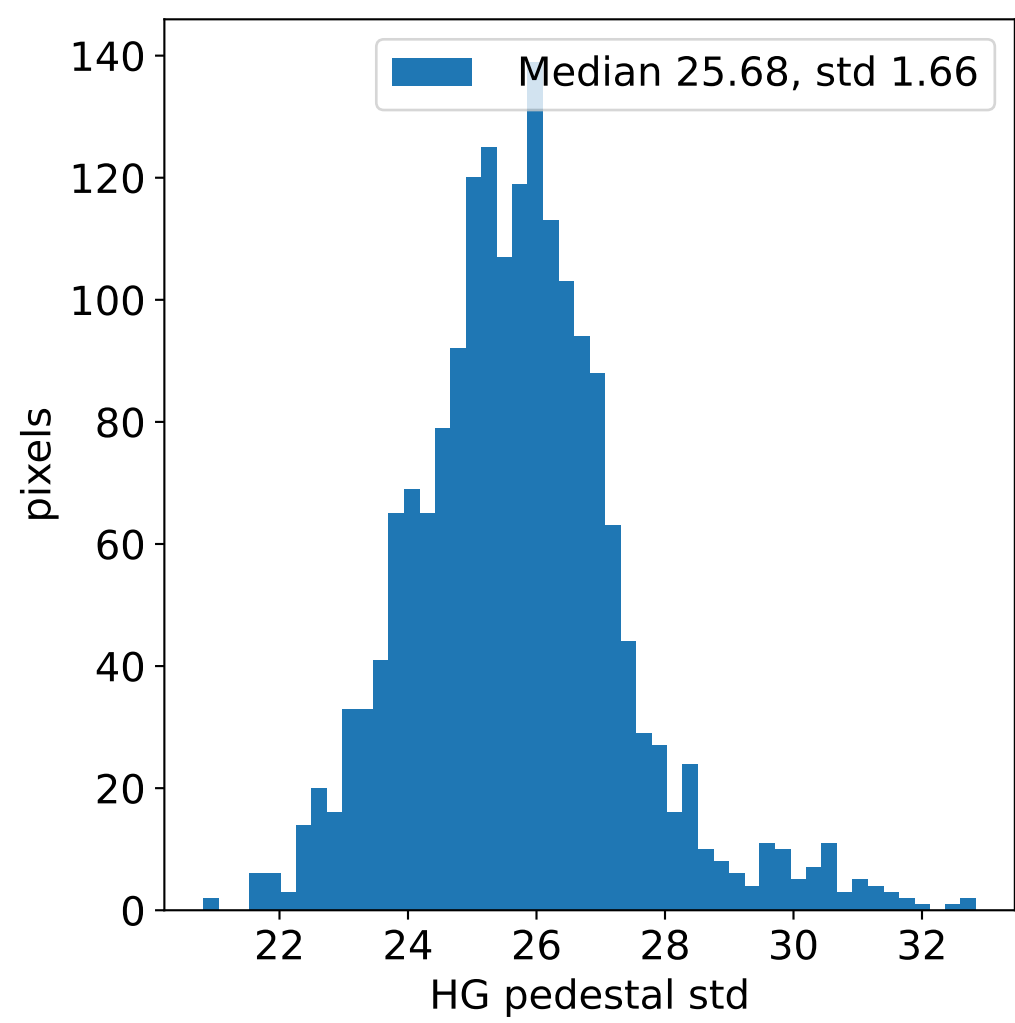

# Run 11924, integration on 12 samples

# Run 11924, pixel 0