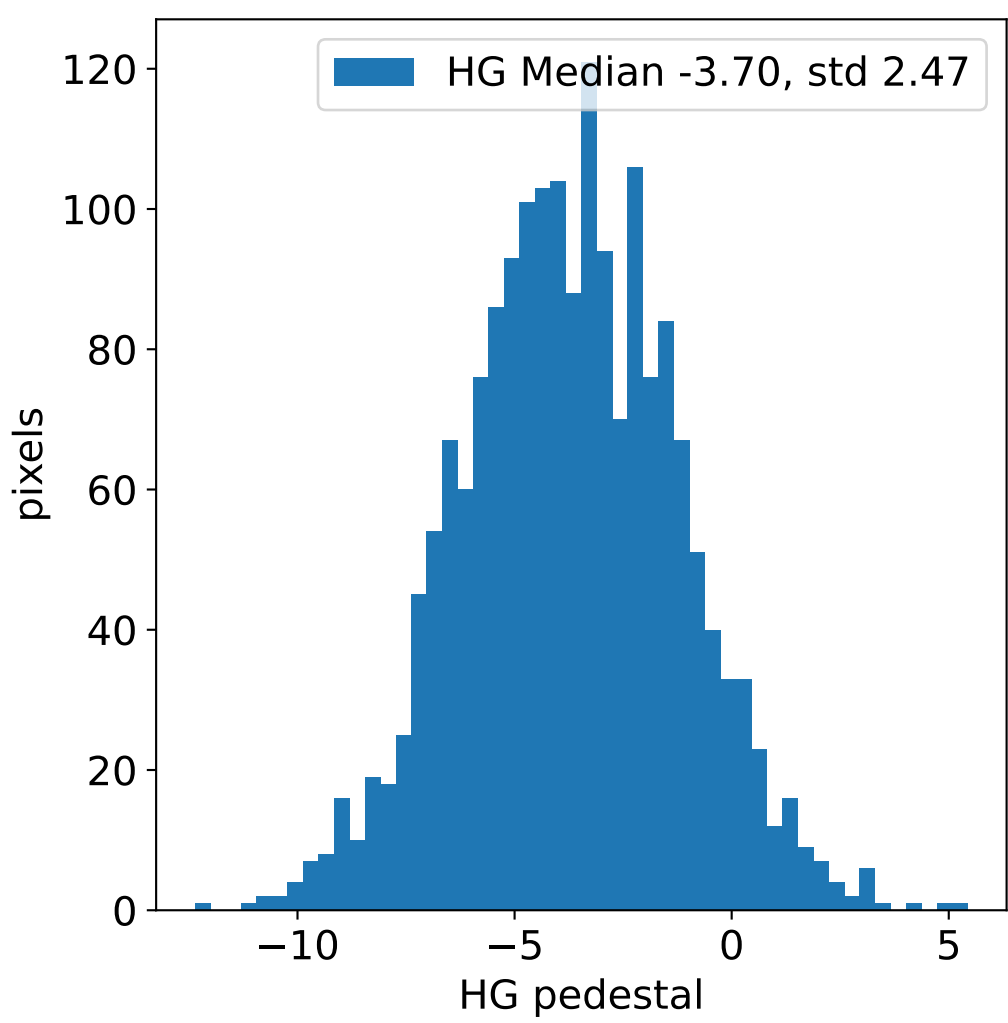

# Run 11924, integration on 12 samples

# Run 11924, pixel 0