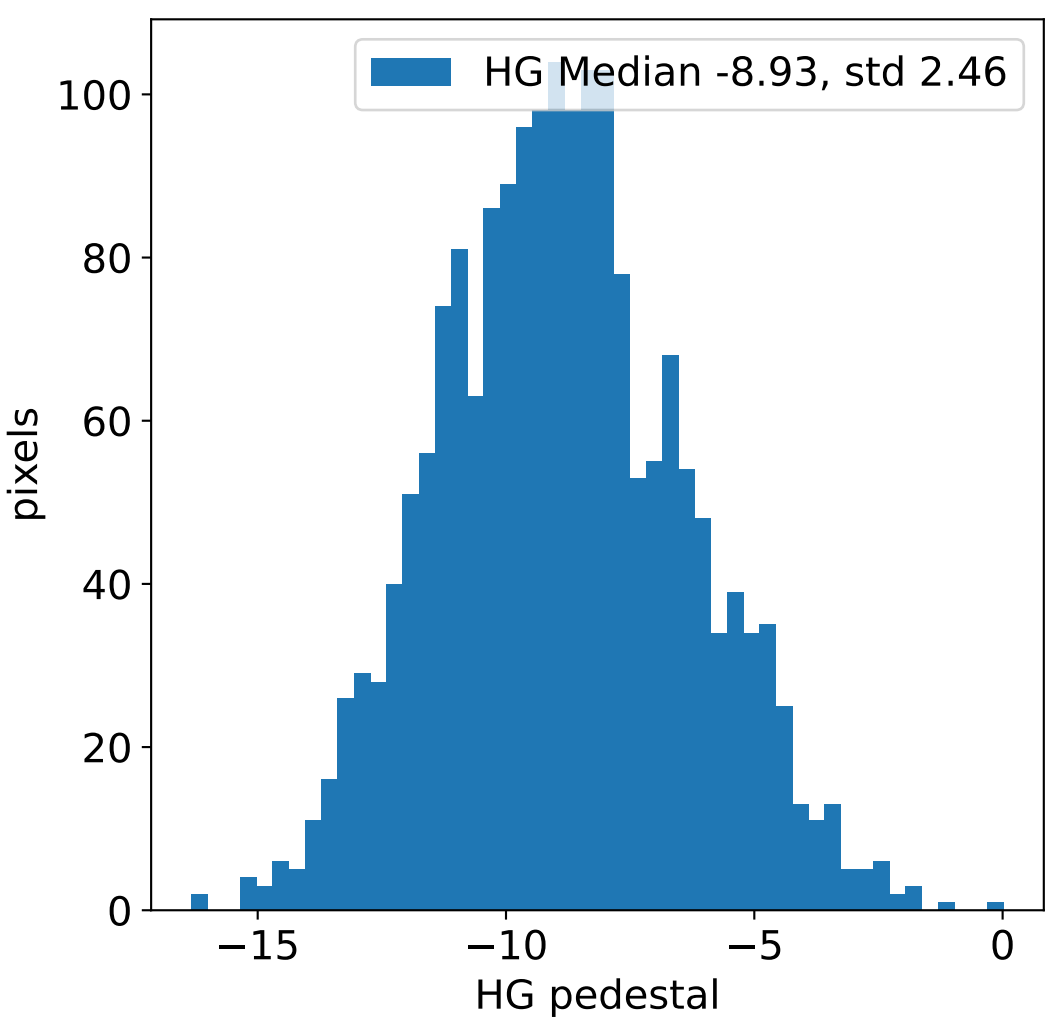

Run 12678, integration on 12 samples

Run 12678, pixel 0

Run 12678, pixel 0