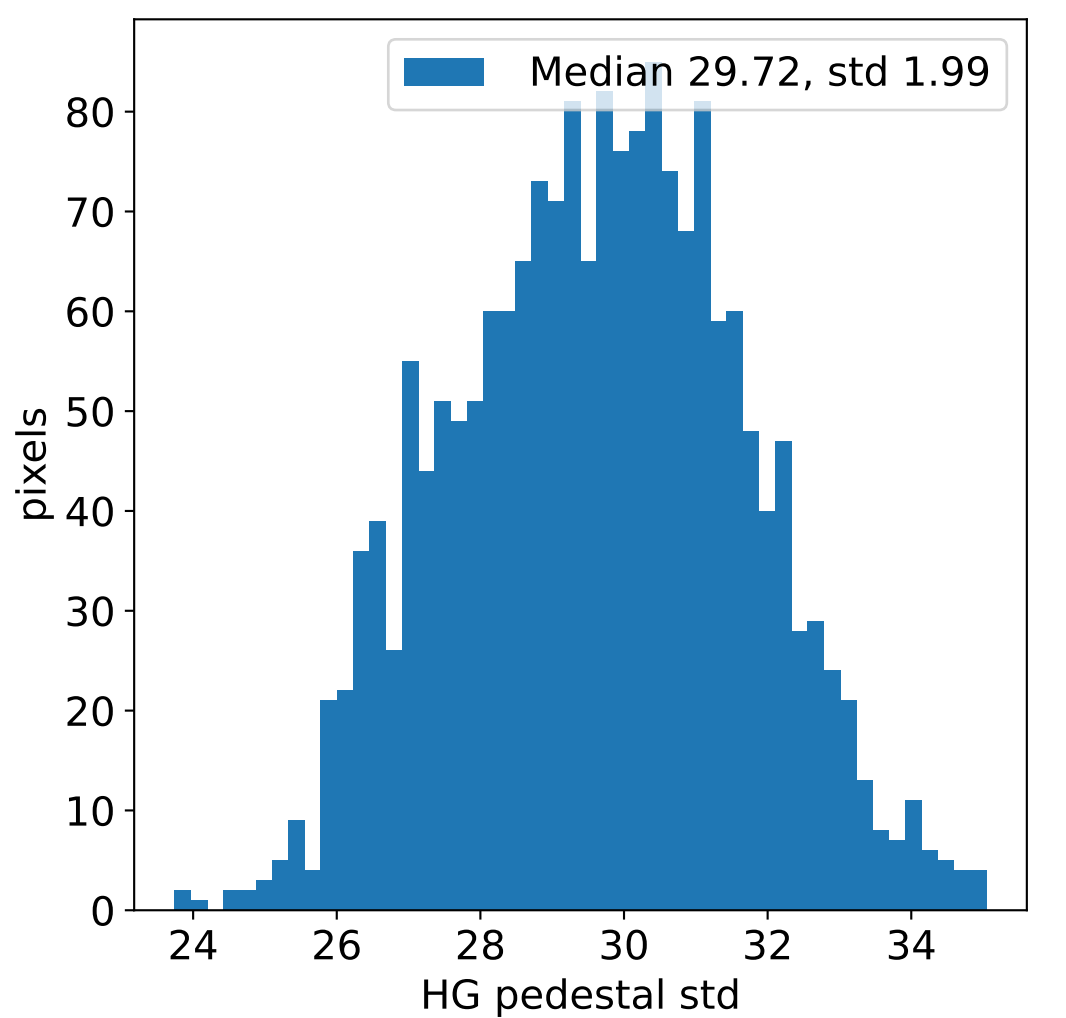

Run 12678, integration on 12 samples

Run 12678, pixel 0

Run 12678, pixel 0