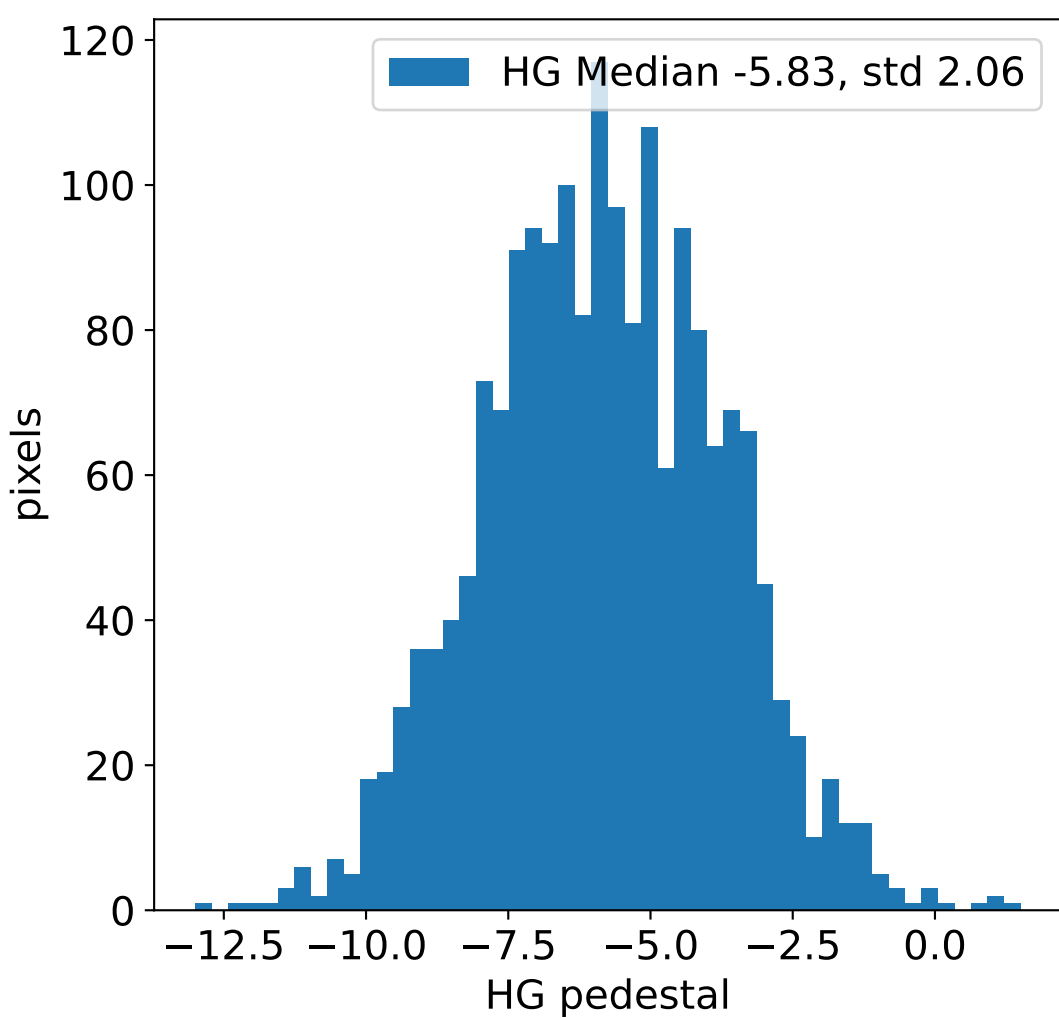

Run 12705, integration on 12 samples

Run 12705, pixel 0

Run 12705, pixel 0