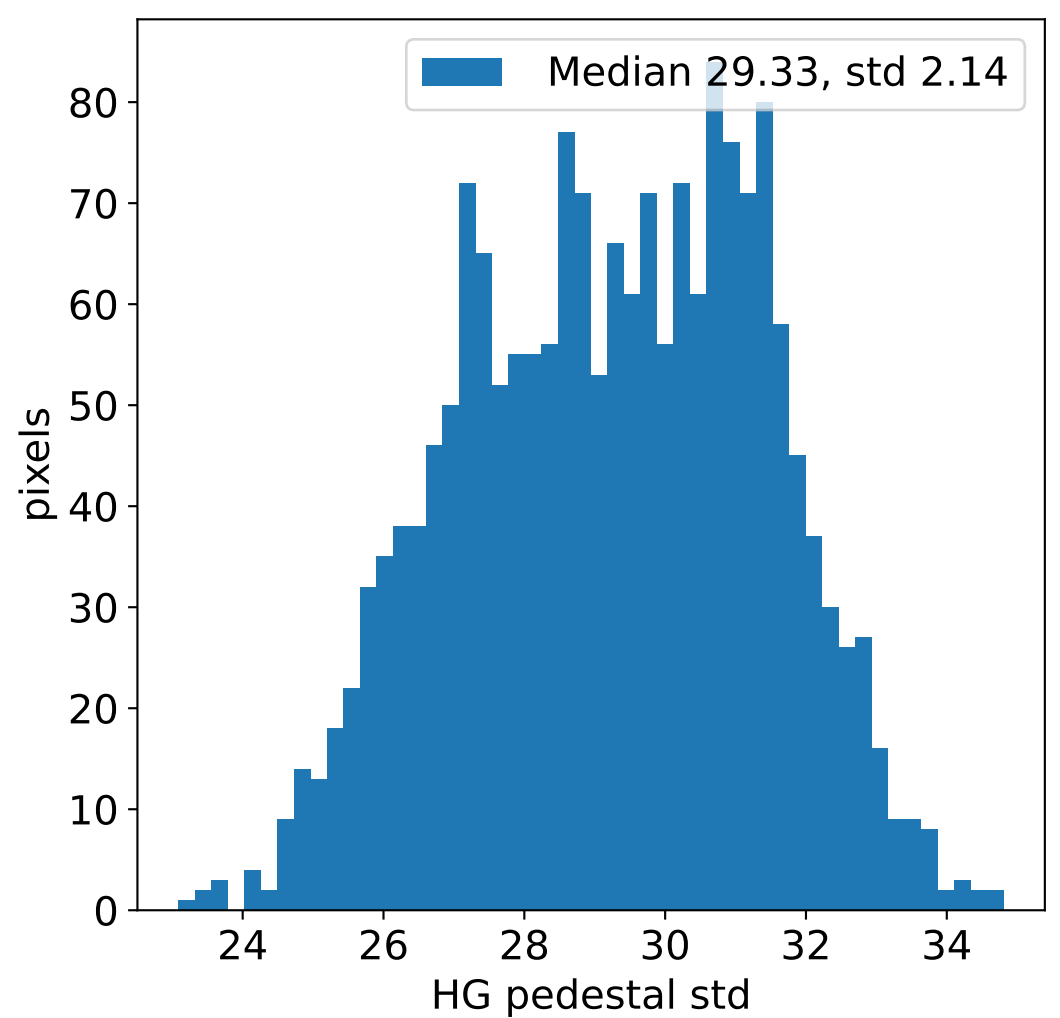

Run 12705, integration on 12 samples

Run 12705, pixel 0

Run 12705, pixel 0