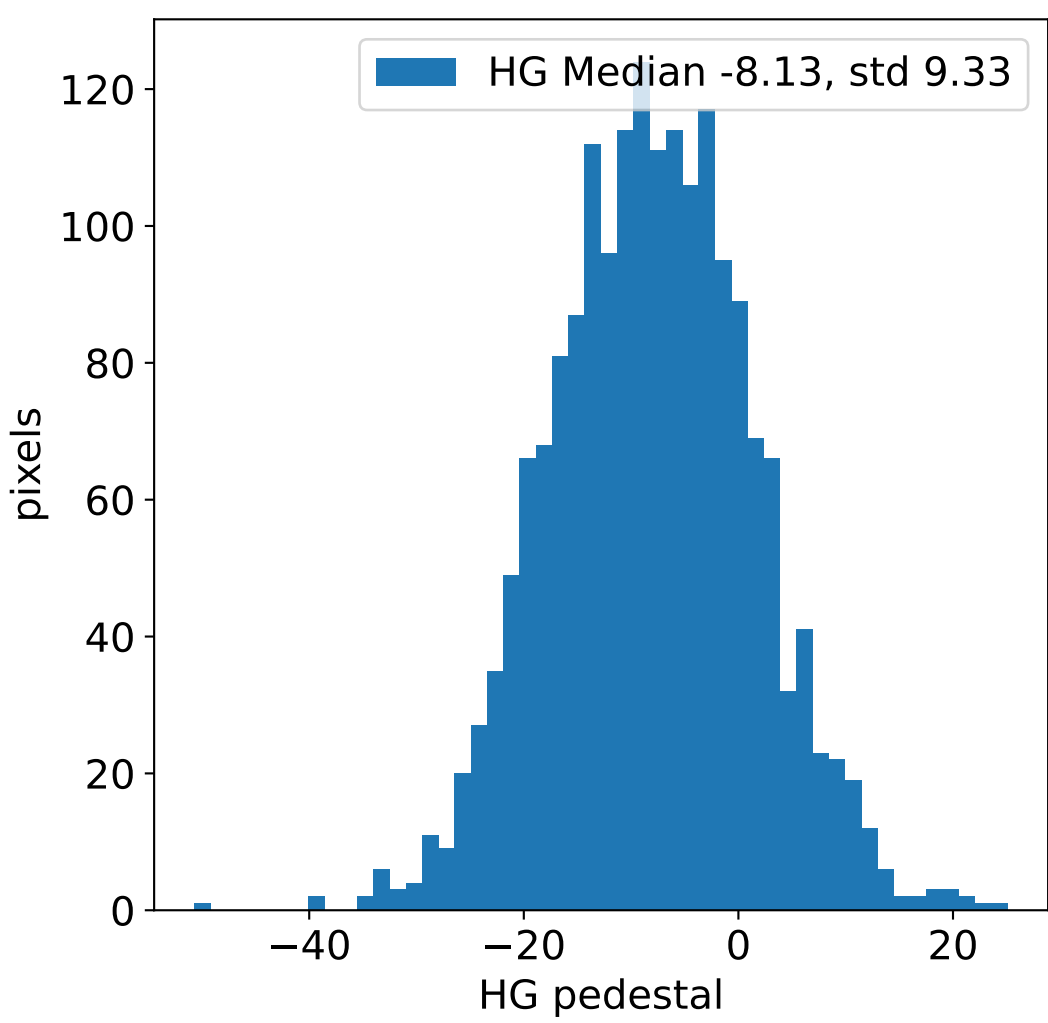

Run 12741, integration on 12 samples

Run 12741, pixel 0

Run 12741, pixel 0