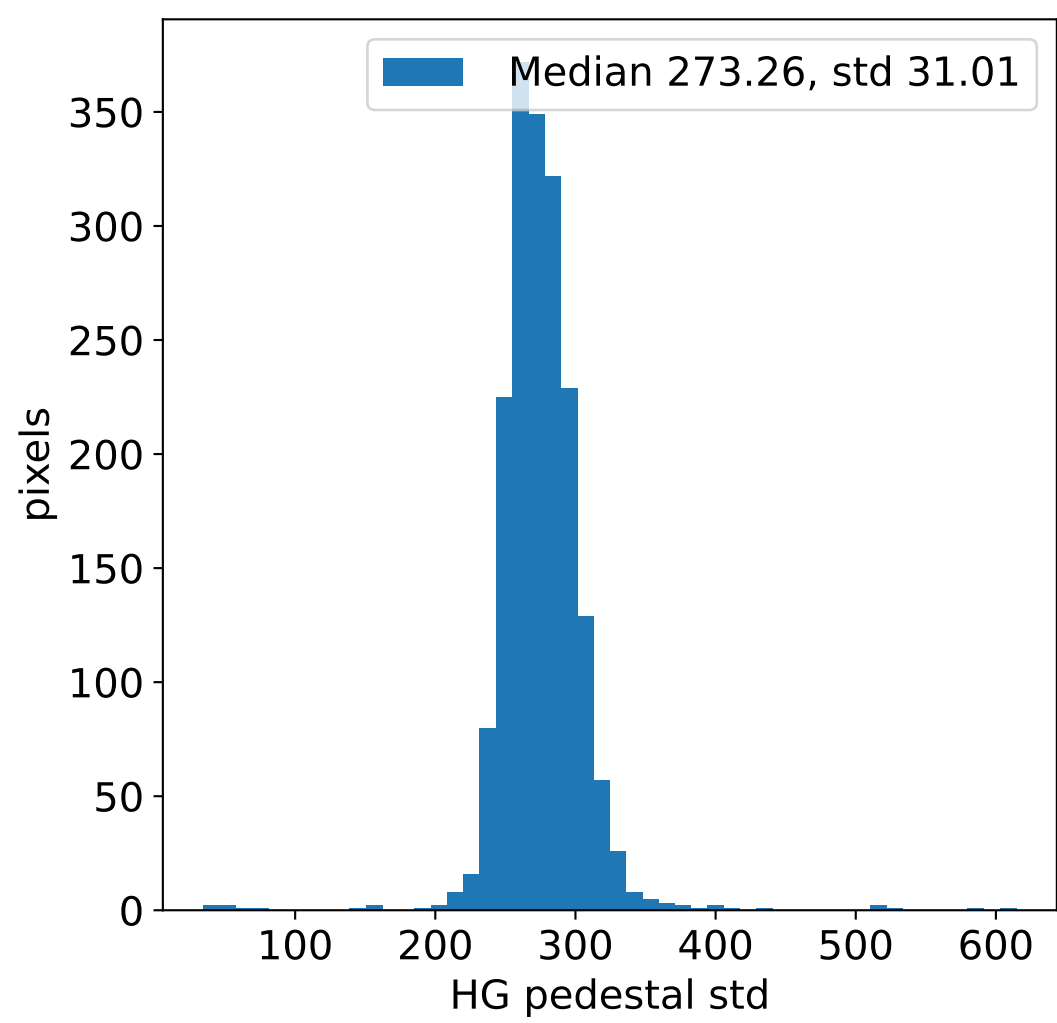

Run 12741, integration on 12 samples

Run 12741, pixel 0

Run 12741, pixel 0