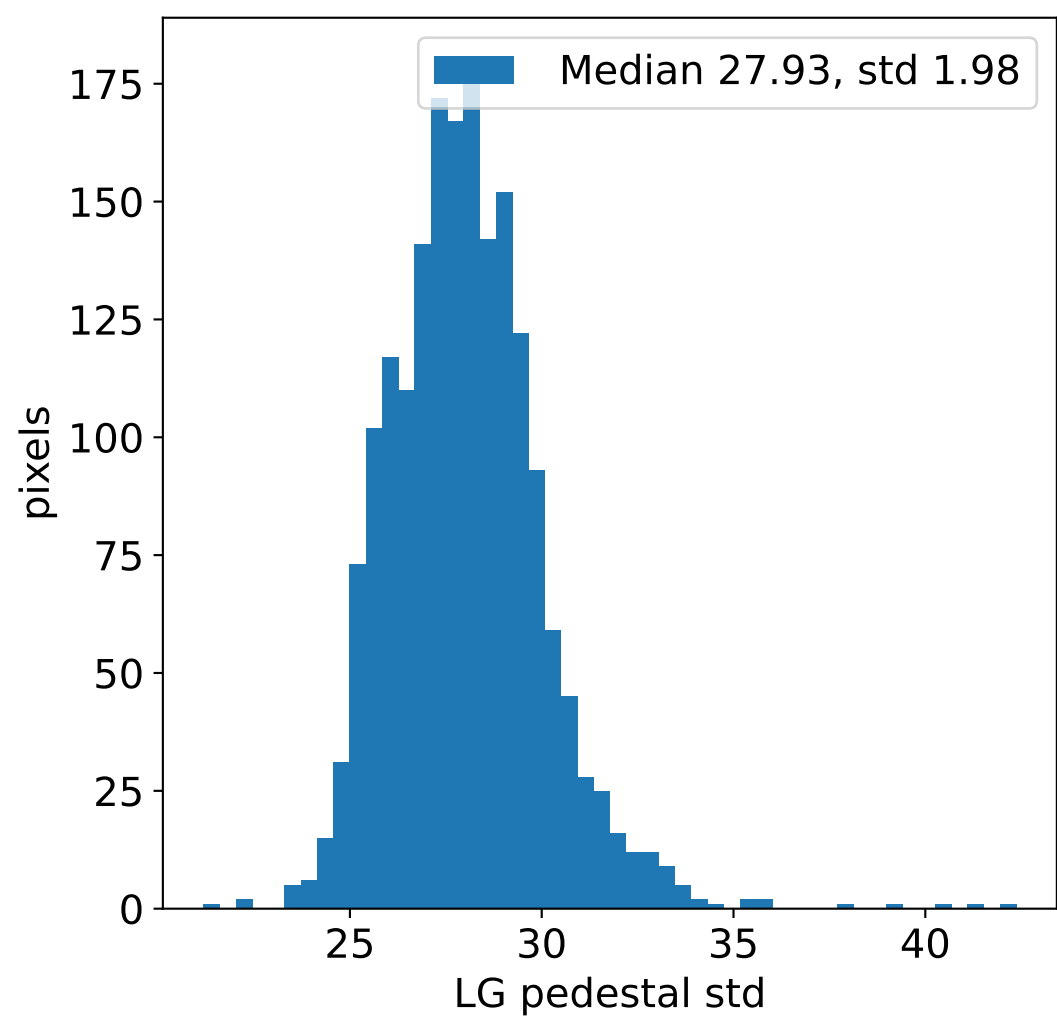

Run 12741, integration on 12 samples

Run 12741, pixel 0

Run 12741, pixel 0