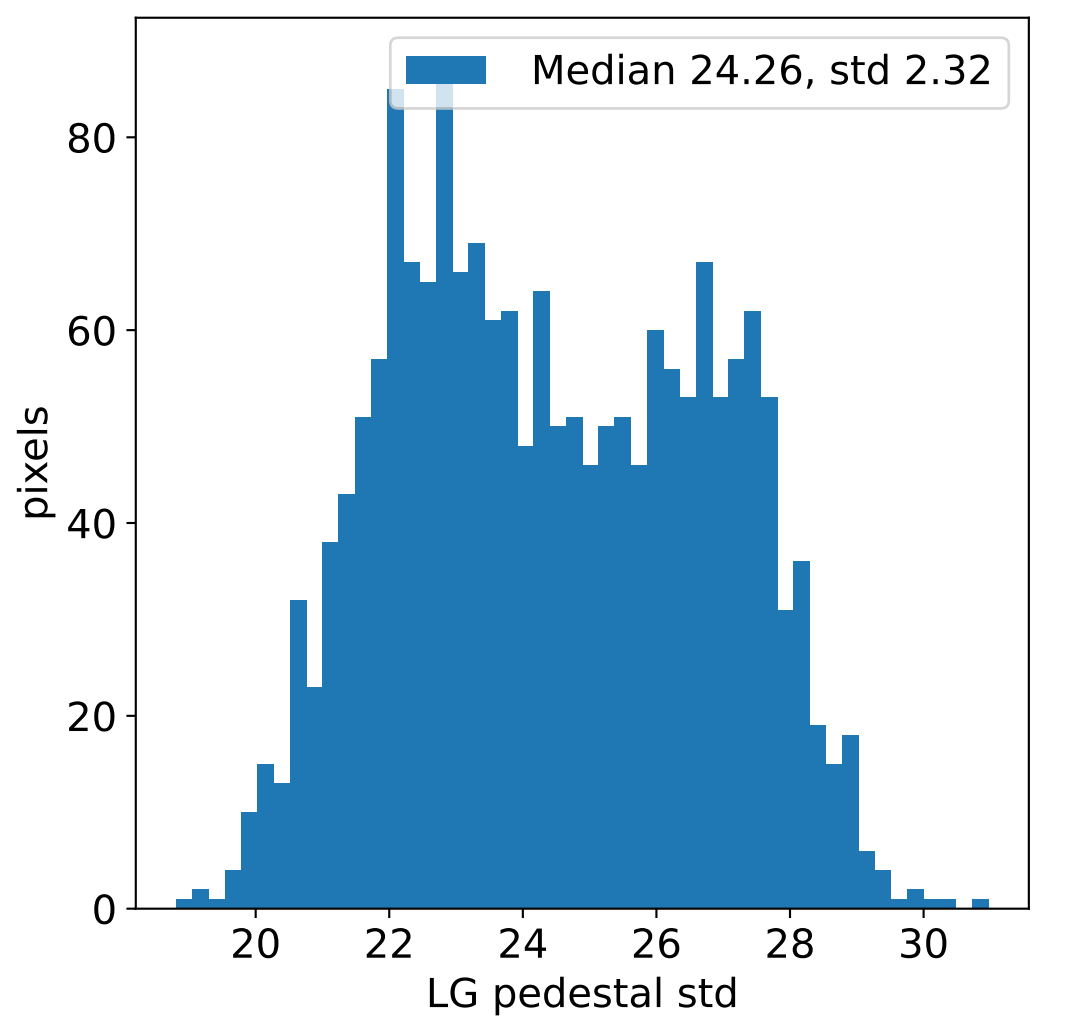

Run 12934, integration on 12 samples

Run 12934, pixel 0

Run 12934, pixel 0