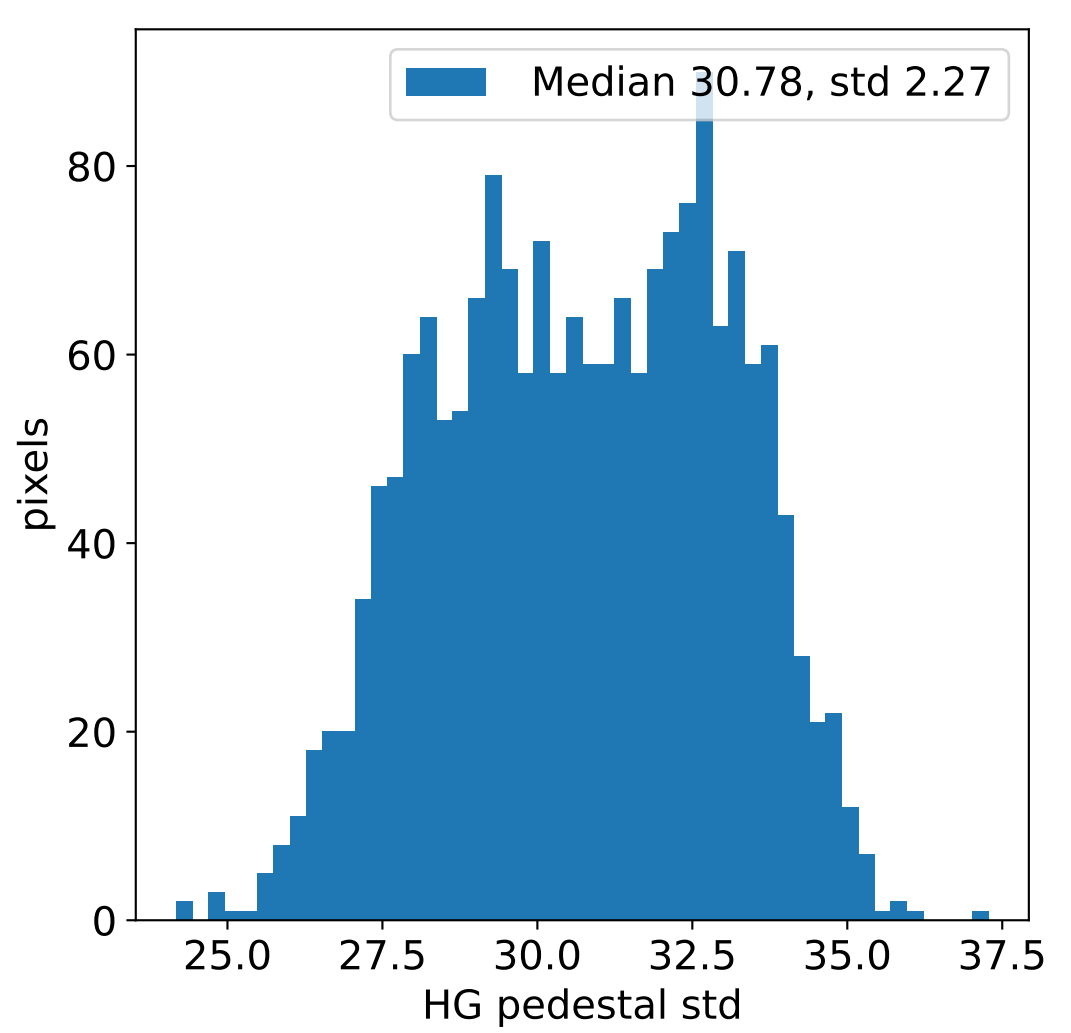

Run 12934, integration on 12 samples

Run 12934, pixel 0

Run 12934, pixel 0