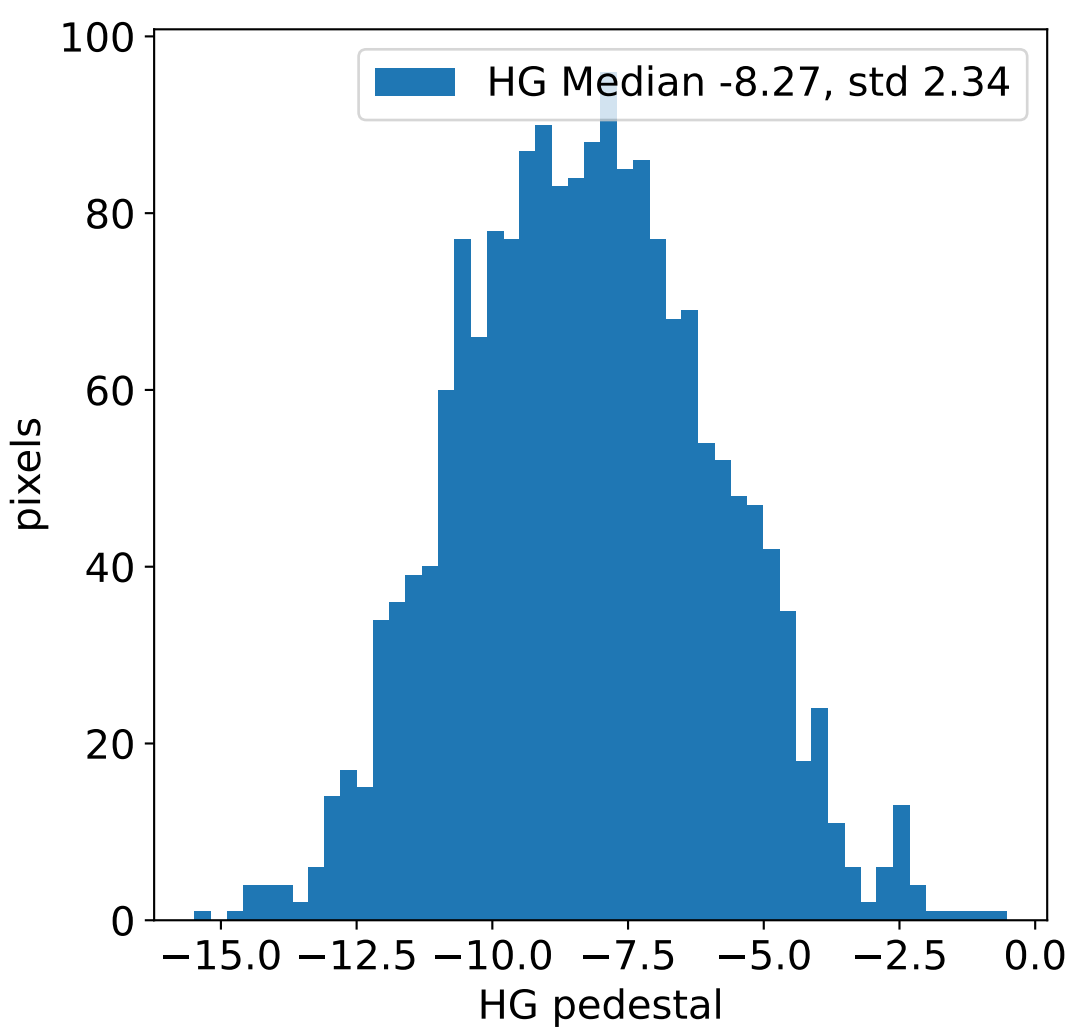

Run 12934, integration on 12 samples

Run 12934, pixel 0

Run 12934, pixel 0