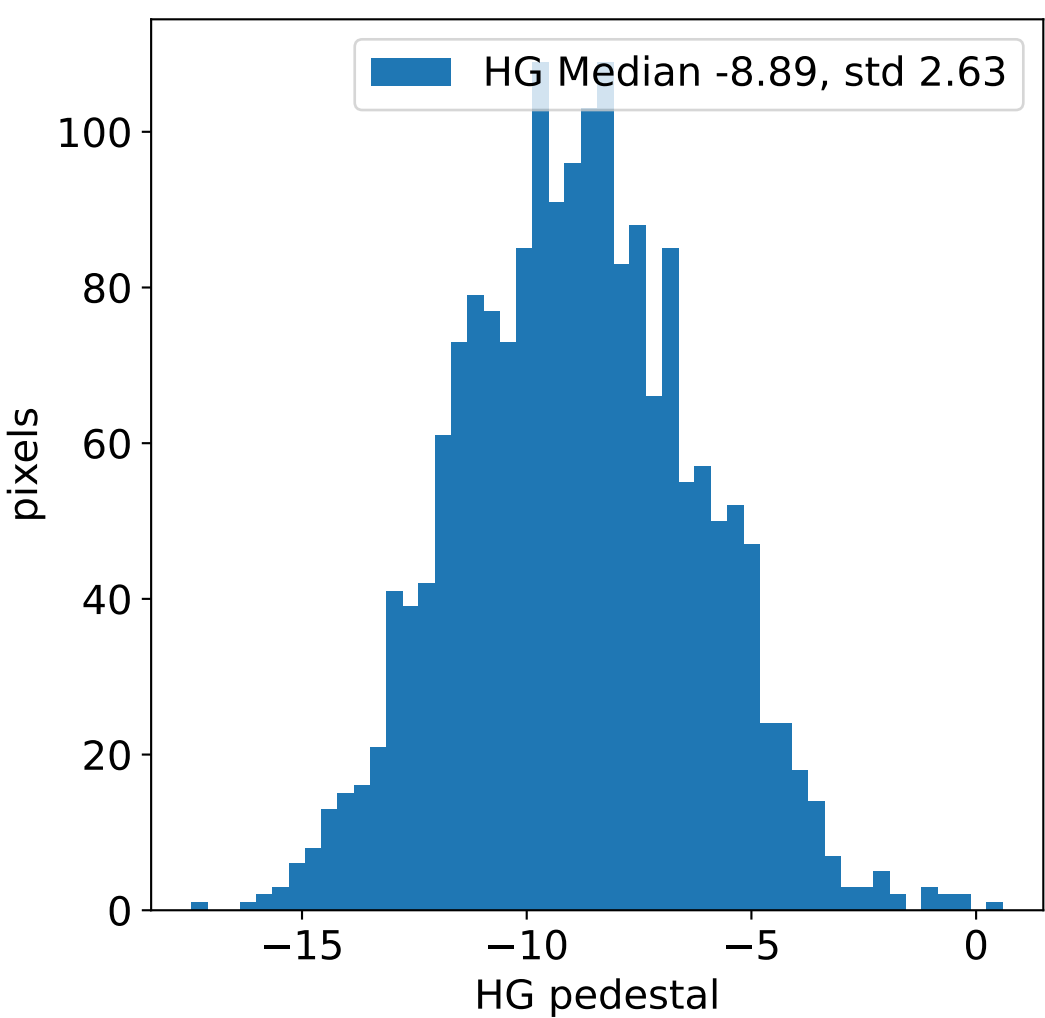

Run 13024, integration on 12 samples

Run 13024, pixel 0

Run 13024, pixel 0