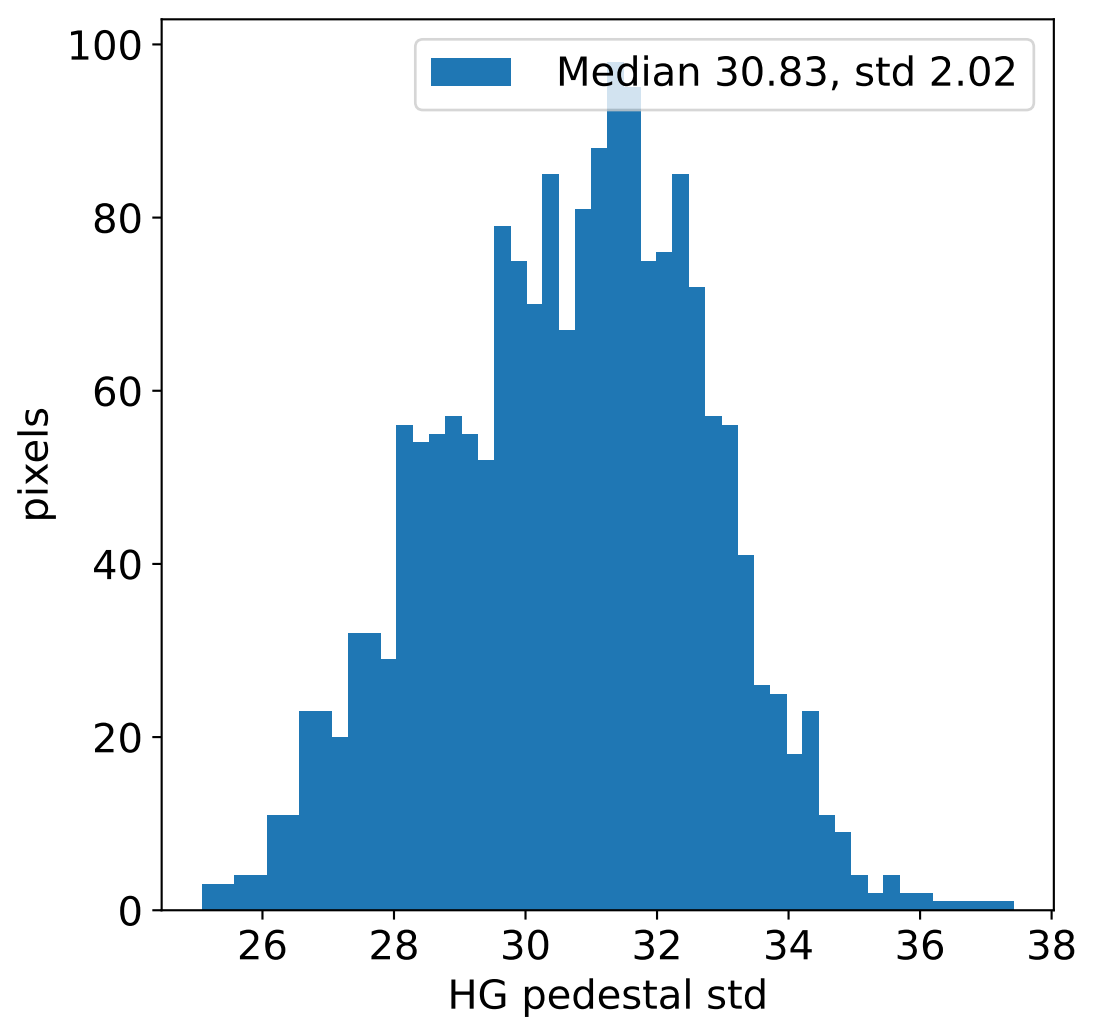

Run 13024, integration on 12 samples

Run 13024, pixel 0

Run 13024, pixel 0