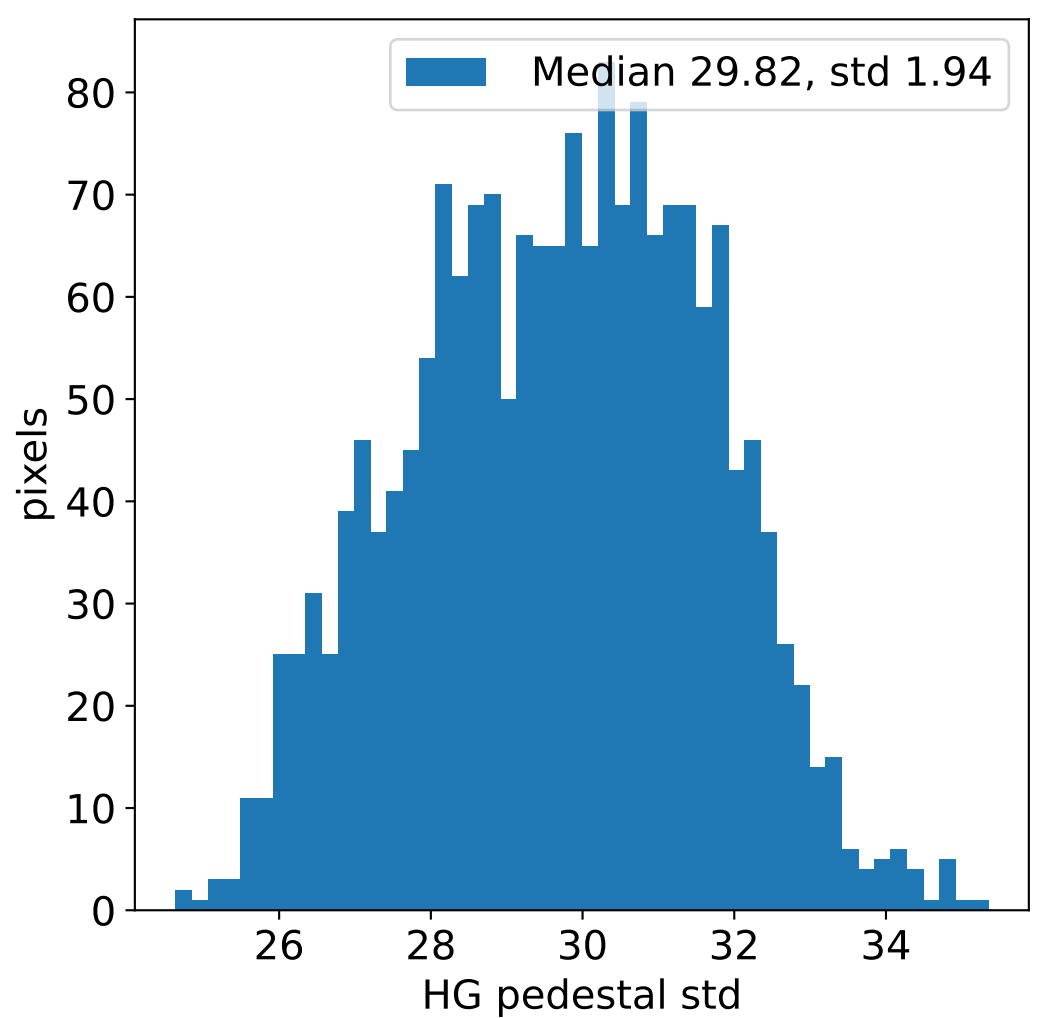

Run 13125, integration on 12 samples

Run 13125, pixel 0

Run 13125, pixel 0