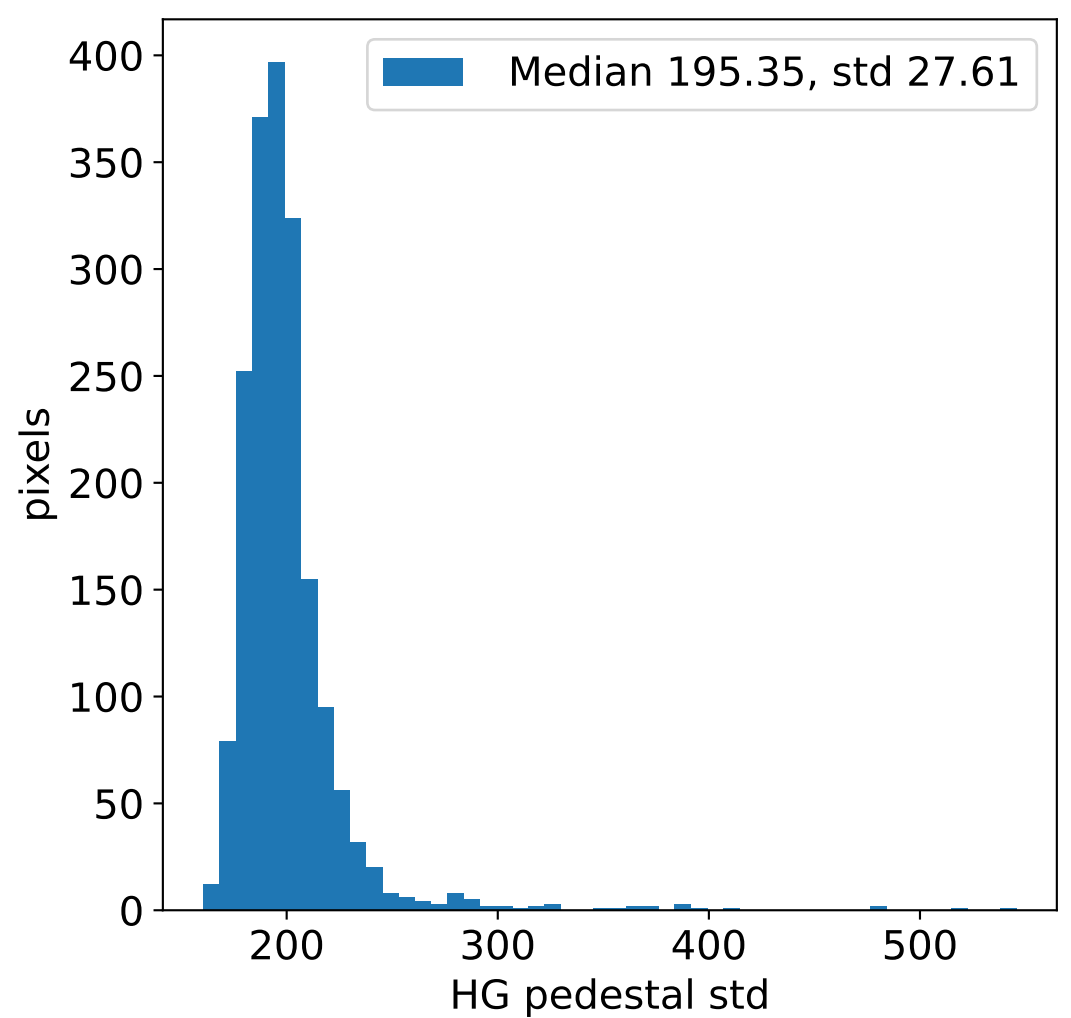

Run 13317, integration on 12 samples

Run 13317, pixel 0

Run 13317, pixel 0