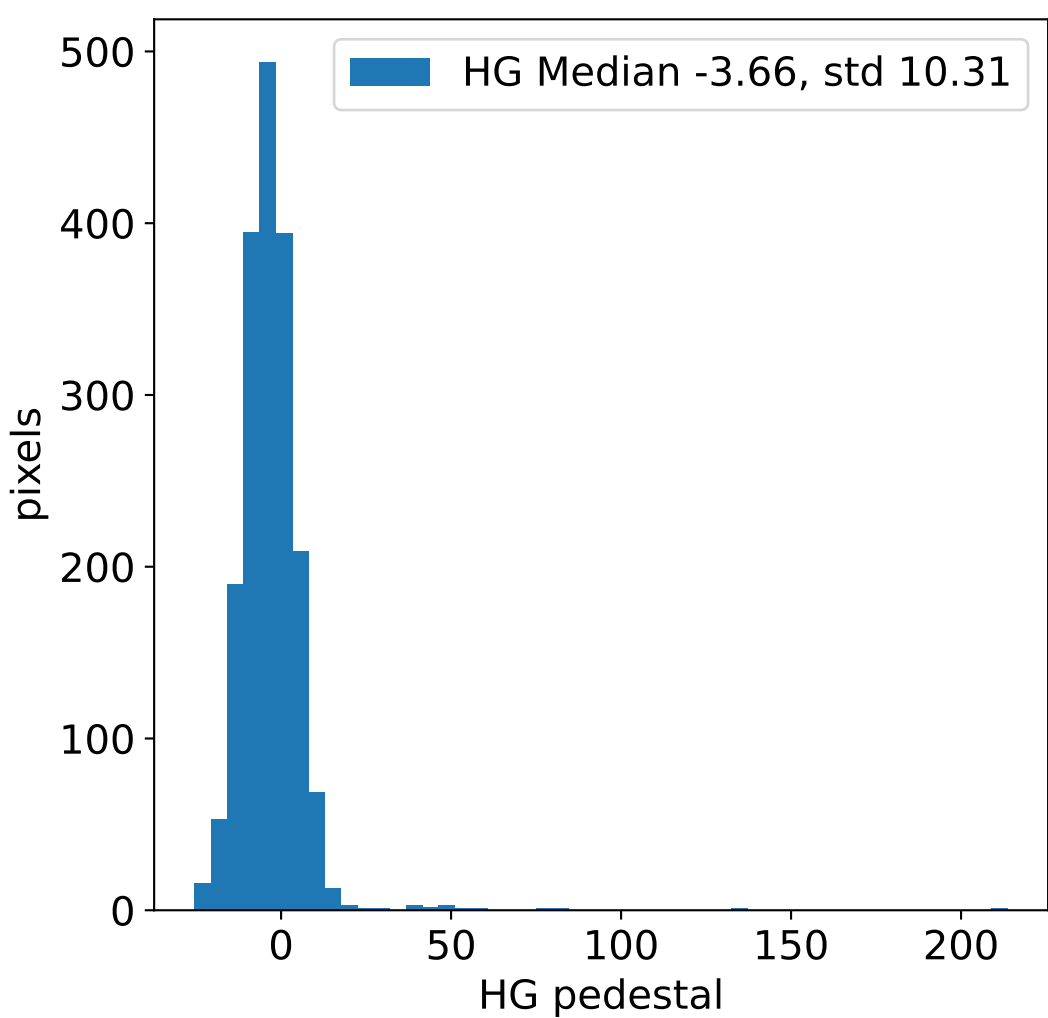

Run 13317, integration on 12 samples

Run 13317, pixel 0

Run 13317, pixel 0