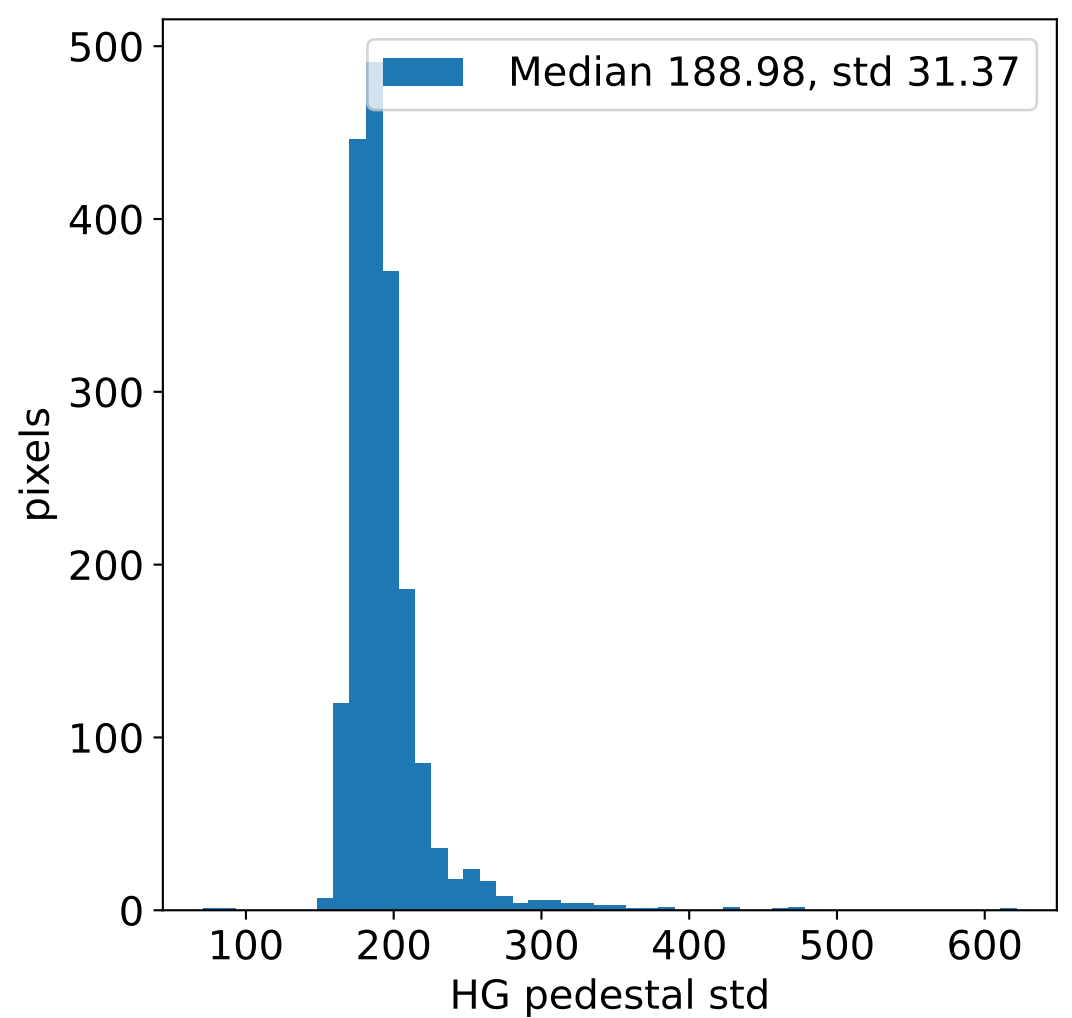

Run 13525, integration on 12 samples

Run 13525, pixel 0

Run 13525, pixel 0