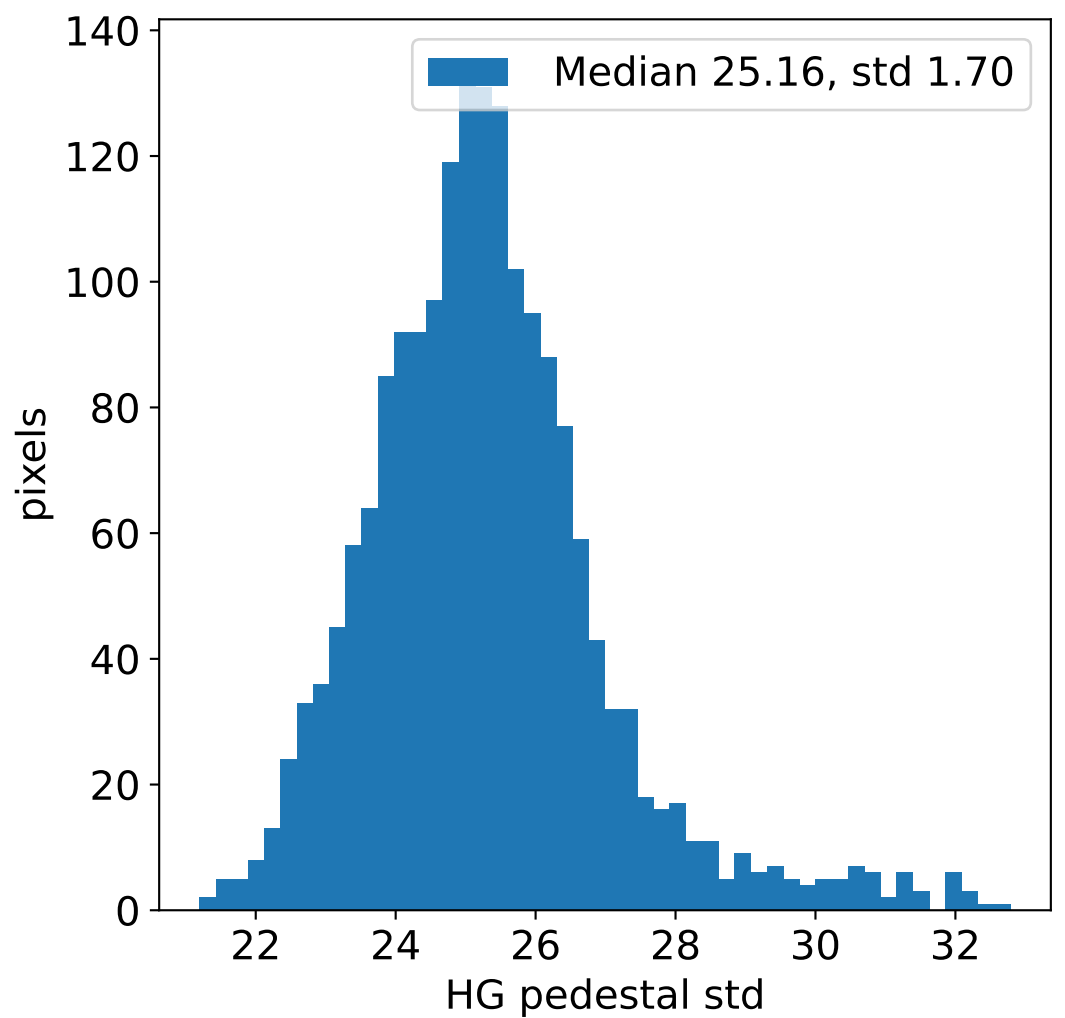

Run 13538, integration on 12 samples

Run 13538, pixel 0

Run 13538, pixel 0